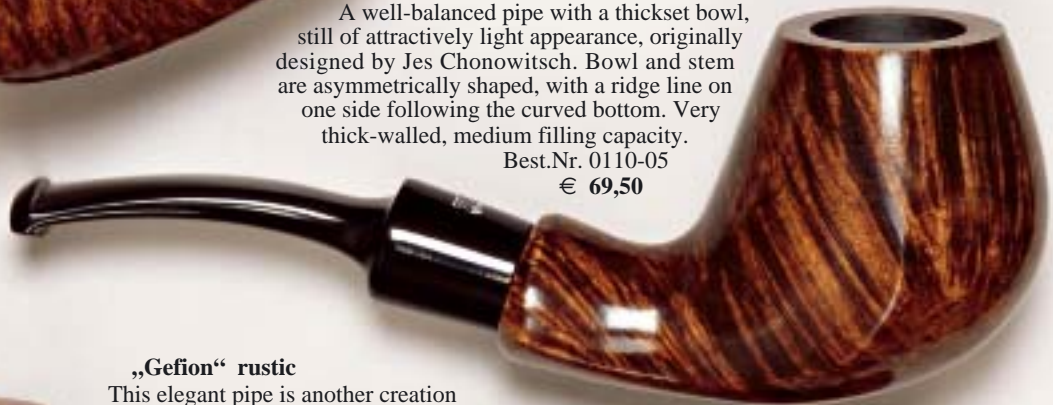

„Gefion“ rustic

This elegant pipe is another creation by Jørn Mikke. The broad bowl with an oval cross-section is a real joy to hold, and with its fairly thick walls provides a medium filling capacity.

For top view see page 6.

Best.Nr. 0111-10

€ 49,50