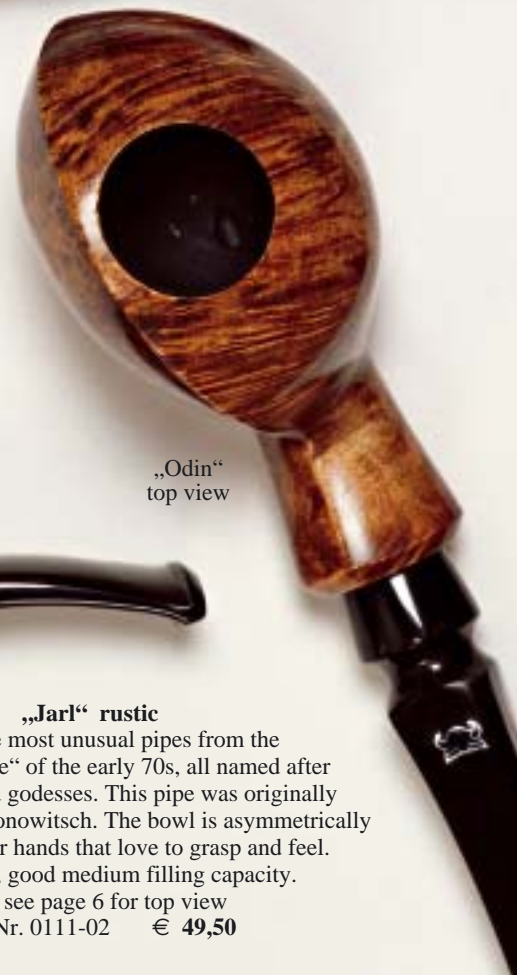

Timeless originals.

The most popular and most interesting shapes from the original TORBEN DANSK „Valhalla Series“ in the early 1970s. Then and also today impressing examples of the innovative and always modern Danish pipe design.

All pipes with black acrylic mouthpiece, made for **9mm filters**. For non-filter smoking we will supply an adaptor free of charge on request.

Shown in the original size

„Odin“ top view