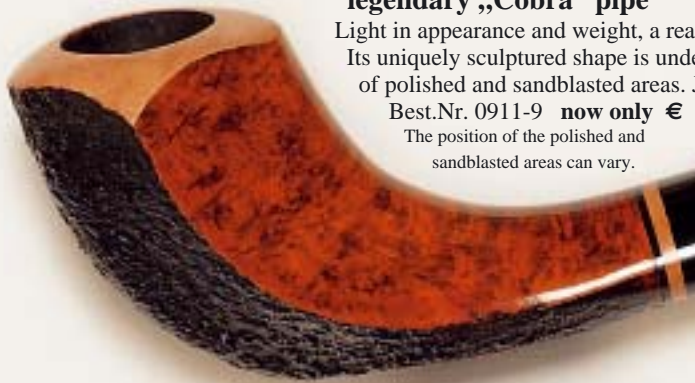

No. 1789 „Pigalle“

One of the most popular BC shapes since many years:
A small and elegantly curved Bent with a thick-walled
golfball-shaped bowl of smaller filling capacity.
Coarse-grained rustic finish. Fishtail mouth-
piece with aluminium band.
Best.Nr. 0924-789
€ 46,00

**Butz-Choquin's
legendary „Cobra“ pipe**

Light in appearance and weight, a really elegant pipe.
Its uniquely sculptured shape is underlined by the contrast
of polished and sandblasted areas. Just medium filling capacity.
Best.Nr. 0911-9 **now only € 75,00**
The position of the polished and
sandblasted areas can vary.

All pipes equipped with
an acrylic mouthpiece
made for **9mm filters**.
For non-filter smoking we
will supply an adaptor
free of charge.