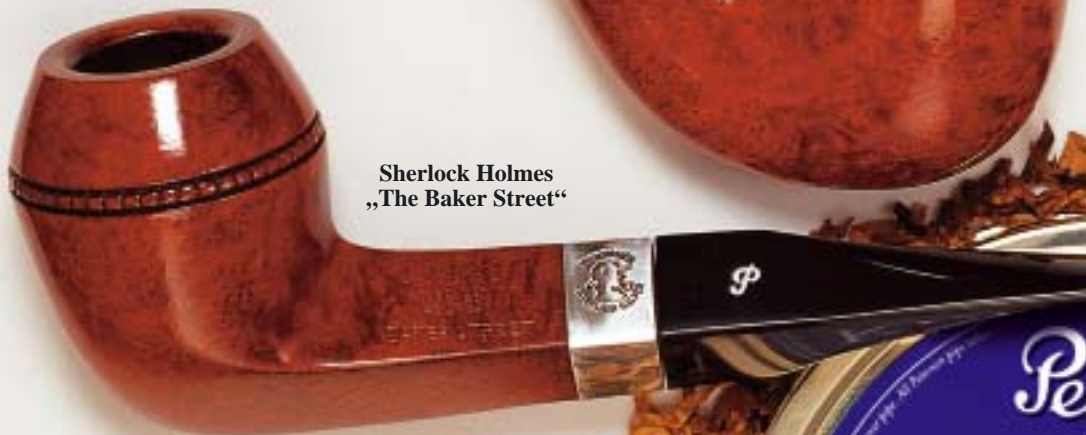

„The Original“

The very first shape in the „Sherlock Holmes Collection“, the elegant well-balanced and light-weighted Calabash Bent with a high bowl and a good medium filling capacity.
Best.Nr. 0740-01 € 225,00

Sherlock Holmes „The Baker Street“

Sherlock Holmes „The Baker Street“

Traditional Bulldog pipe with a delicate pearl string ornament on the fairly high bowl. Good medium to large filling capacity. Diamond shaped stem.
Best.Nr. 0740-03 € 225,00

Peterson® OLD DUBLIN

A classical Latakia Mixture in the Irish style based on selected sweet Virginia grades and fine flowery Oriental tobaccos. Slow burning with cool and gentle smoke of rich aroma, its pleasantly smooth taste underlined with smoky spice and discreet sweetness.
Best.Nr. 9015-05 50g Dose € 9,15

Described after the producer's information.