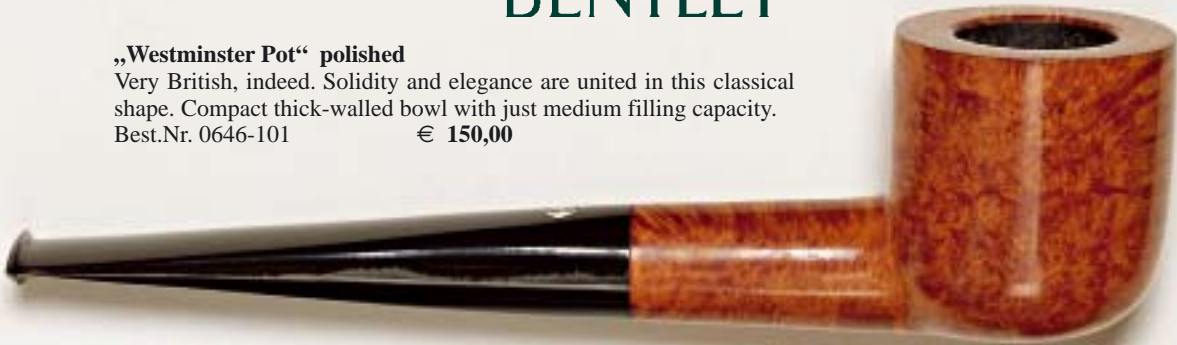

Two new attractive titbits will now join in to establish a small well-balanced range of three delicious pipe tobaccos.

BENTLEY »THE CLASSIC ONE«

A well-balanced composition of selected Virginia and Oriental leaf carefully matured together under pressure. Rubbed out ready to smoke. Slow and cool burning, providing a smooth mellow taste. A gentle pleasure for the spoilt and discerning pipe smoker.

Best.Nr. 9007-971 50g € **11,50**
Best.Nr. 9007-970 100g € **22,00**

BENTLEY »VIRGINIA HONEYDEW«

Golden and red Virginia grades blended with a gently spice-tinted sweet Black Cavendish and refined with the precious fragrance of genuine Vanilla. A colourful aromatic tobacco underlined by discreet tones of honey providing a pleasant smoke of remarkably rich character.

Best.Nr. 9007-973 50g € **10,00**
Best.Nr. 9007-974 100g € **19,50**

BENTLEY »ORANGE ORIENTAL TYPE«

Finest Oriental and Virginia tobaccos matured under pressure and carefully rubbed out, then refined with a small pinch of rich Latakia and finally left to rest for several months to reach their optimum of ripeness. A superb mixture for a cool smoke with classic tones of spice.

Best.Nr. 9007-975 50g € **9,50**
Best.Nr. 9007-976 100g € **18,50**

„Westminster Pot“ polished

Very British, indeed. Solidity and elegance are united in this classical shape. Compact thick-walled bowl with just medium filling capacity.
Best.Nr. 0646-101 € 150,00