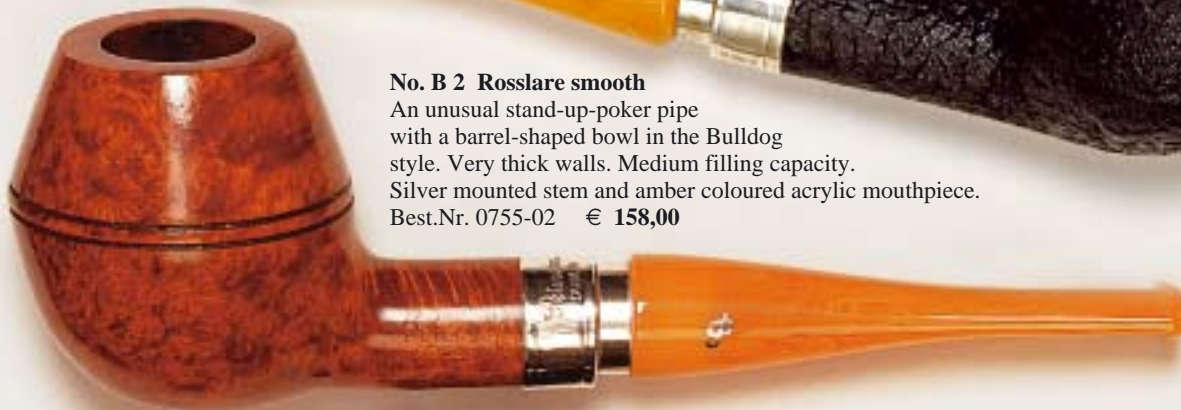

No. 502 Irish Harp

Thick-walled and handy, but still pleasantly light classical Apple pipe with medium filling capacity. „Cumberland“ acrylic mouthpiece with broad bit. Sterling Silver band stamped with the Irish Harp.
Best.Nr. 0754-502 € 125,00

Shown in the original size

No. 408 Rosslare sand

A very handy Prince shape with a thick-walled rounded bowl of just medium filling capacity. Silver mounted stem and amber coloured acrylic mouthpiece.
Best.Nr. 0757-408 € 140,00

No. B 2 Rosslare smooth

An unusual stand-up-poker pipe with a barrel-shaped bowl in the Bulldog style. Very thick walls. Medium filling capacity. Silver mounted stem and amber coloured acrylic mouthpiece.
Best.Nr. 0755-02 € 158,00