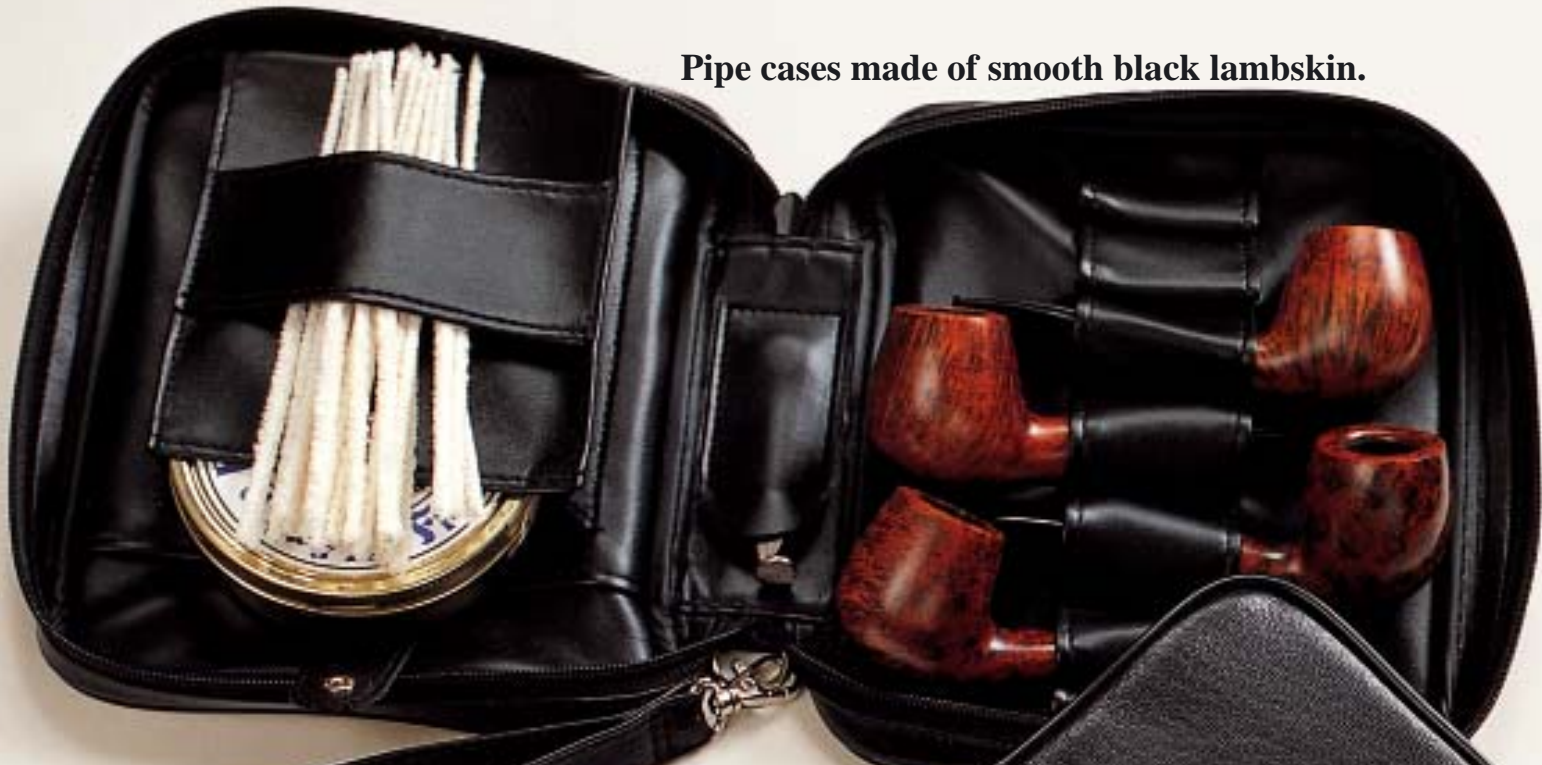

Pipe cases made of smooth black lambskin.

Case for
7 pipes

**Made in
Offenbach/Germany**

„Roll Up” - Tobacco Pouches

Smooth black lambskin with natural rubber lining.

Very practical to go in your pocket or also in your pipe case.

Small (for appr. 25g): Best.Nr. 2008-1 € 28,50

Large (for appr. 40g): Best.Nr. 2004-18 € 39,50