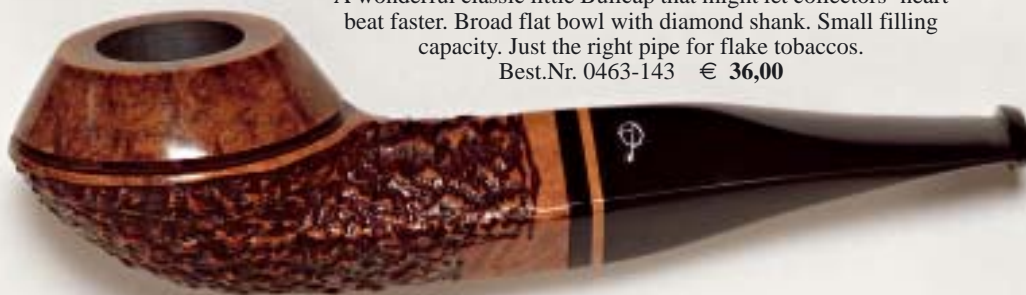

JIRSA No. 143 Rustic

A wonderful classic little Bullcap that might let collectors' heart beat faster. Broad flat bowl with diamond shank. Small filling capacity. Just the right pipe for flake tobaccos.

Best.Nr. 0463-143 € 36,00