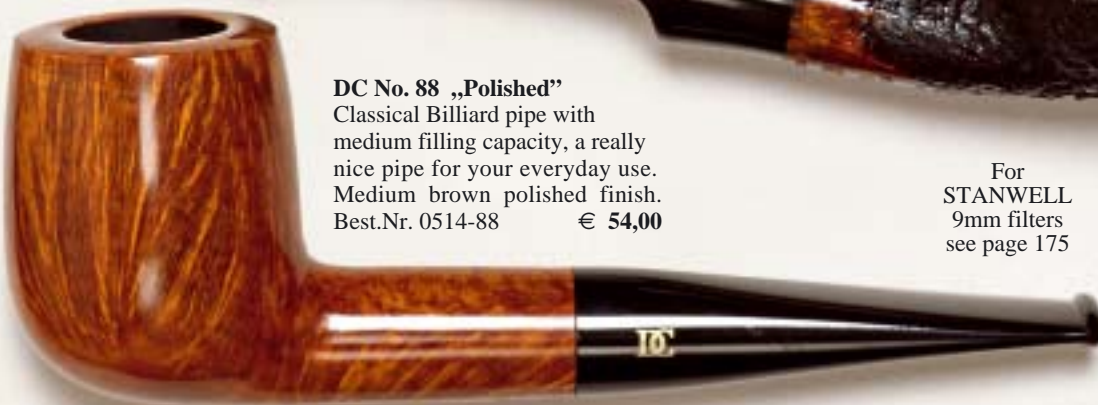

DC No. 88 „Polished”

Classical Billiard pipe with medium filling capacity, a really nice pipe for your everyday use. Medium brown polished finish.
Best.Nr. 0514-88 € 54,00

For
STANWELL
9mm filters
see page 175