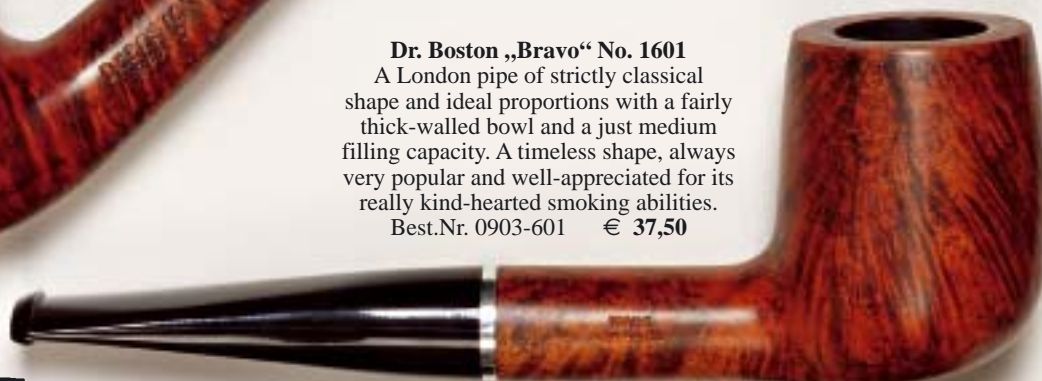

Pleasure at low cost with

each pipe only € 37,50

Dr. Boston „Bravo“

Black and orange contrast stain with a semi-matted finish. Black acrylic mouthpieces nicely decorated with a thin aluminium band.

Dr. Boston „Bravo“ No. 1789

A small and elegantly curved Bent with a thick-walled golfball-shaped bowl of smaller filling capacity.

Best.Nr. 0903-789

€ 37,50

Dr. Boston „Bravo“ No. 1688

A small well-proportioned classical Apple pipe with a handy thiock-walled bowl and a smaller filling capacity.

Best.Nr. 0903-688 € 37,50

Dr. Boston „Bravo“ No. 1304

A classical Billiard Bent light in weight and appearance. The bowl is fairly thick-walled and has a smaller filling capacity.

Best.Nr. 0903-304

€ 37,50

Under the name „Dr. Boston“, Butz-Choquin/Saint Claude offer their „Seconds“ **on an amazingly low price level:** pipes from the regular production which do not completely match with the grade of perfection claimed in the upper price ranges, but still providing the good BC quality.

Dr. Boston „Bravo“ No. 1601

A London pipe of strictly classical shape and ideal proportions with a fairly thick-walled bowl and a just medium filling capacity. A timeless shape, always very popular and well-appreciated for its really kind-hearted smoking abilities.

Best.Nr. 0903-601 € 37,50

Dr. Boston „Bravo“ No. 1771

Light-weighted Dublin Bent with a fairly flat and thick-walled bowl of just medium filling capacity.

Best.Nr. 0903-771 € 37,50

Dr. Boston „Bravo“ No. 1771

Dr. Boston „Bravo“ No. 1772

An interesting Billiard variation with chubby cheeks and very thick walls in the bottom area. Just medium filling capacity.

Best.Nr. 0903-772 € 37,50

Shown in the original size