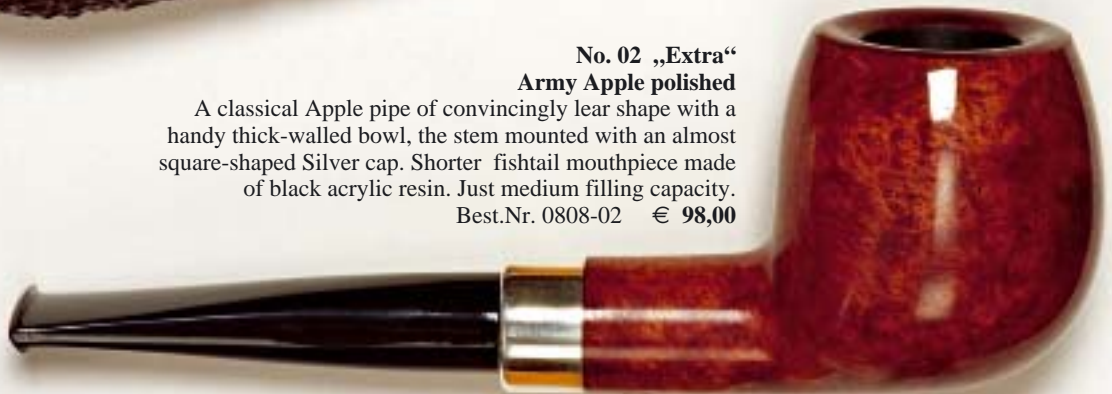

Best.Nr. 0811-050
€ 42,00

No. 01 „Extra“ Amber rustic

Short stury and very handy Rhodesian Halfbent pipe with a strong gently curved stem and a medium length saddle mouthpiece made of yellow amber coloured acrylic resin. Just medium to smaller filling capacity.

Best.Nr. 0807-01
€ 89,00

No. 02 „Extra“ Army Apple polished

A classical Apple pipe of convincingly lear shape with a handy thick-walled bowl, the stem mounted with an almost square-shaped Silver cap. Shorter fishtail mouthpiece made of black acrylic resin. Just medium filling capacity.

Best.Nr. 0808-02 € 98,00

Shown in the original size

No. 80 xL Tan Amber rustic

Large hand-filling Bent pipe with a very thick-walled high bowl and very large filling capacity. The fairly slender stem and the medium length acrylic saddle mouthpiece add a touch of lightness to its appearance.