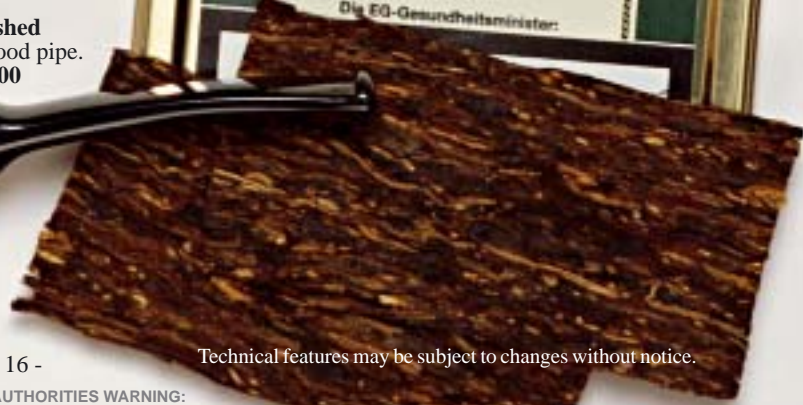

STANWELL'S »FEATHERWEIGHT«

NON-FILTER

Featherweight No. 242 polished
A swiftly bent variation of the classical Pot. Wide and flat bowl with concave top, very thick walls.
Best.Nr. 0513-242 € 62,00

Shown in the original size

Featherweight No. 239 polished
Classical Apple pipe with a fairly thick-walled bowl.
Best.Nr. 0513-239 € 72,00

Featherweight No. 241 sand
A petite Dublin variation with sloping top and a waisted stem and a long slender fancy mouthpiece.
Best.Nr. 0514-241 € 54,00

STANWELL'S »FEATHERWEIGHT«

This new range of **non-filter pipes** reflects designs from various periods in the STANWELL history. All shapes are extra light-weighted and have a small filling capacity - just right for most Flake tobaccos and fairly fine-cut mixtures. All with black acrylic mouthpiece.

NON-FILTER

Featherweight No. 243 sand
A classic example of „Danish Pipe Design“: A tall and slender bowl with a distinctly set-off pointed „chin“ on a vividly curved slender stem.
Best.Nr. 0514-243 € 54,00

No. 243 sand

THE ROSE & CROWN „Easy Flake“

Dark Cavendish, Burley and Virginia, gently pressed and matured. Refined with Cinnamon, Mirabelle and finest Jamaican Rum for a nice and gentle fruit-spiced taste and smell. Slow and evenly burning with cool smoke.
Best.Nr. 9014-33 50g tin € 9,10

No. 244 polished

Featherweight No. 244 polished
Dublin variation of amazingly elegant shape, a really unique eye-catcher.
Best.Nr. 0513-244 € 72,00

Featherweight No. 245 polished
The good old classic Cherrywood pipe.
Best.Nr. 0513-245 € 72,00

No. 245 polished