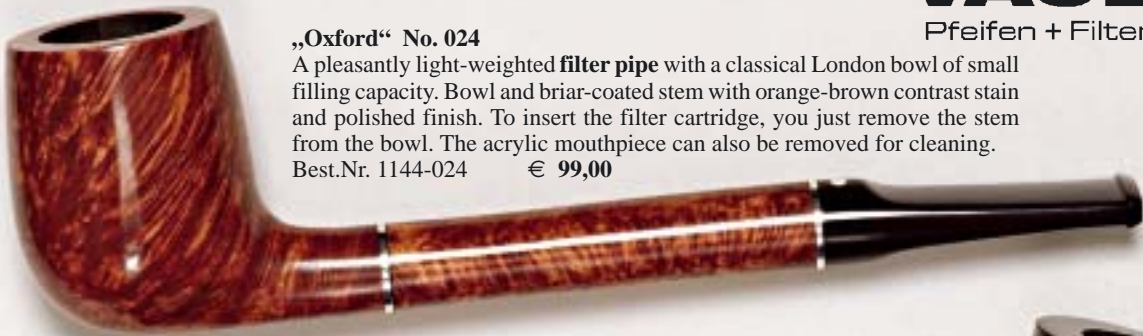

„Oxford“ No. 024

A pleasantly light-weighted **filter pipe** with a classical London bowl of small filling capacity. Bowl and briar-coated stem with orange-brown contrast stain and polished finish. To insert the filter cartridge, you just remove the stem from the bowl. The acrylic mouthpiece can also be removed for cleaning.
Best.Nr. 1144-024 € 99,00