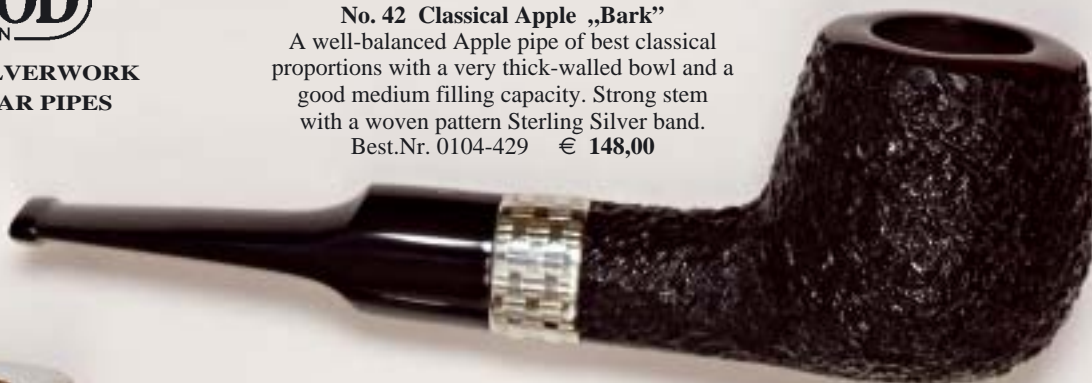

No. 42 Classical Apple „Bark”

A well-balanced Apple pipe of best classical proportions with a very thick-walled bowl and a good medium filling capacity. Strong stem with a woven pattern Sterling Silver band.
Best.Nr. 0104-429 € 148,00