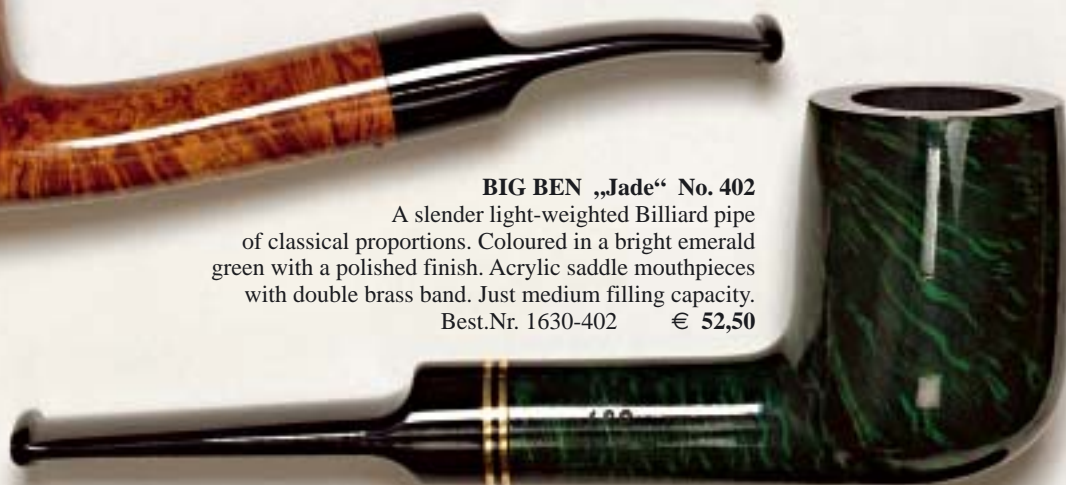

BIG BEN Royal Select „A“ No. 668
An elegant Lovat Halfbent of amazingly light appearance with a slender bowl and a gently curved oval stem. Finely grained with an orange-brown contrast stain and polished finish. Short saddle mouthpiece. Medium filling capacity.
Best.Nr. 1629-668 € 57,50