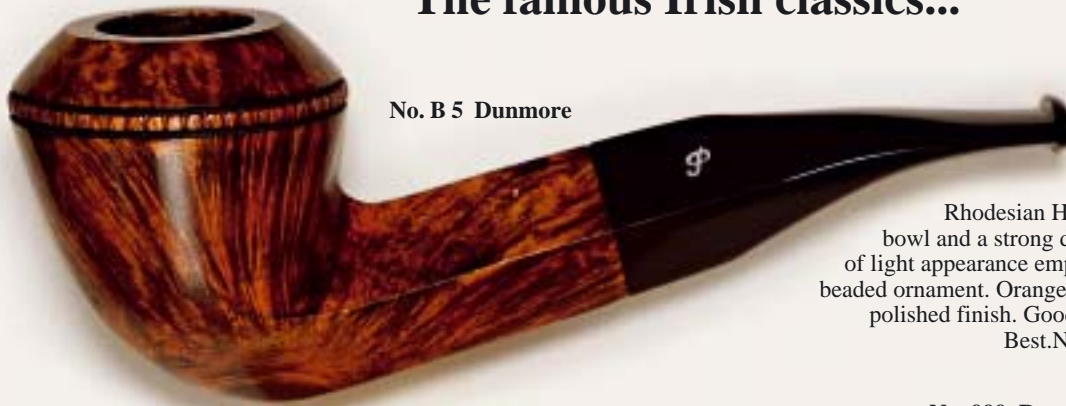

The famous Irish classics...

Peterson®

No. B 5 Dunmore