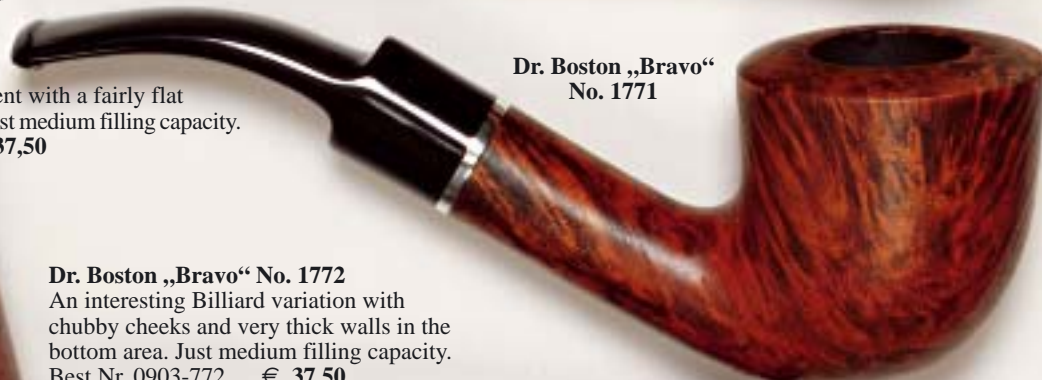

Dr. Boston „Bravo“ No. 1771

Light-weighted Dublin Bent with a fairly flat and thick-walled bowl of just medium filling capacity.

Best.Nr. 0903-771 € 37,50

Dr. Boston „Bravo“ No. 1771

Dr. Boston „Bravo“ No. 1772

An interesting Billiard variation with chubby cheeks and very thick walls in the bottom area. Just medium filling capacity.

Best.Nr. 0903-772 € 37,50