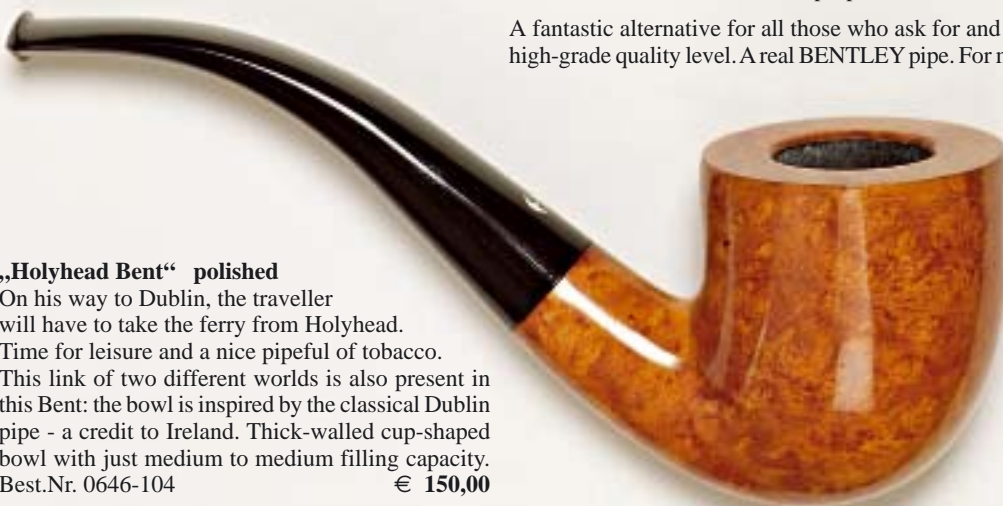

„Holyhead Bent“ polished

On his way to Dublin, the traveller will have to take the ferry from Holyhead. Time for leisure and a nice pipeful of tobacco. This link of two different worlds is also present in this Bent: the bowl is inspired by the classical Dublin pipe - a credit to Ireland. Thick-walled cup-shaped bowl with just medium to medium filling capacity.
Best.Nr. 0646-104 € 150,00