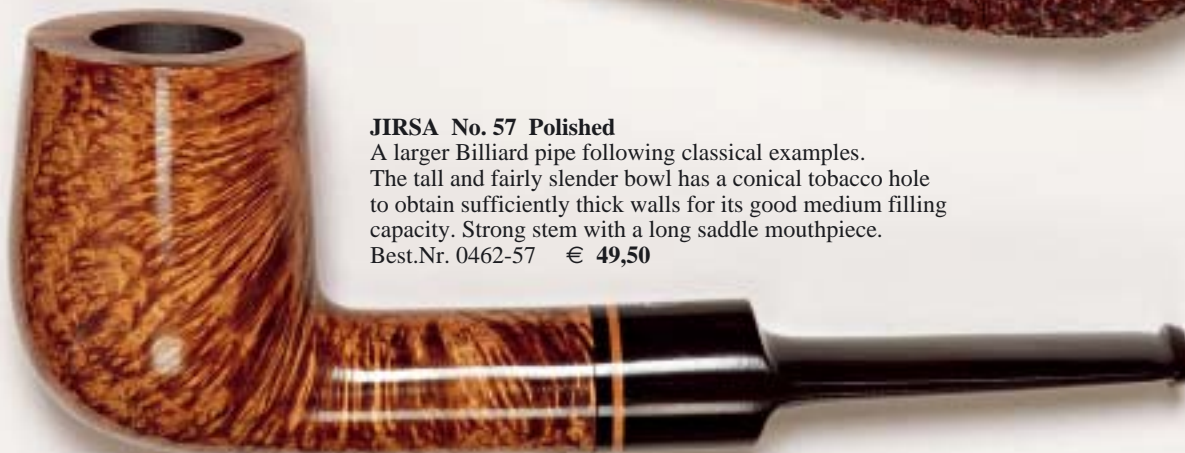

JIRSA No. 57 Polished

A larger Billiard pipe following classical examples. The tall and fairly slender bowl has a conical tobacco hole to obtain sufficiently thick walls for its good medium filling capacity. Strong stem with a long saddle mouthpiece.

Best.Nr. 0462-57 € 49,50