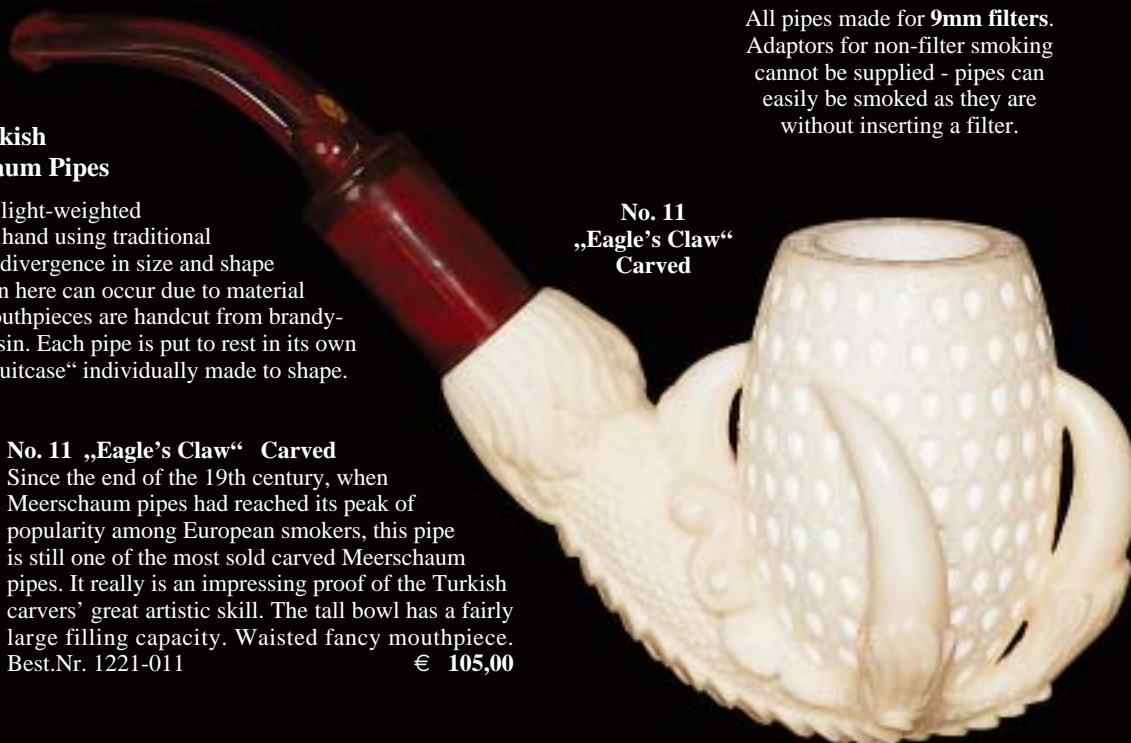

No. 11 „Eagle’s Claw“ Carved

Since the end of the 19th century, when Meerschaum pipes had reached its peak of popularity among European smokers, this pipe is still one of the most sold carved Meerschaum pipes. It really is an impressive proof of the Turkish carvers’ great artistic skill. The tall bowl has a fairly large filling capacity. Waisted fancy mouthpiece.

Best.Nr. 1221-011 € 105,00

No. 11
„Eagle’s Claw“
Carved