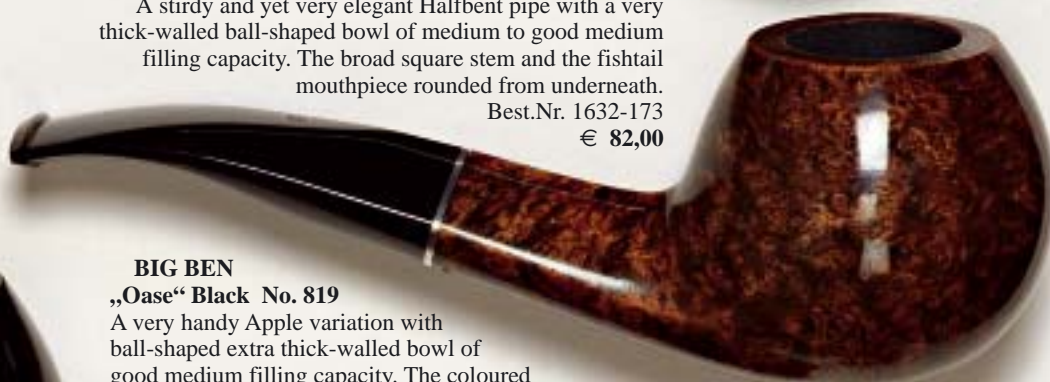

BIG BEN „Giant“ Tan No. 173

A sturdy and yet very elegant Halfbent pipe with a very thick-walled ball-shaped bowl of medium to good medium filling capacity. The broad square stem and the fishtail mouthpiece rounded from underneath.
Best.Nr. 1632-173 € 82,00