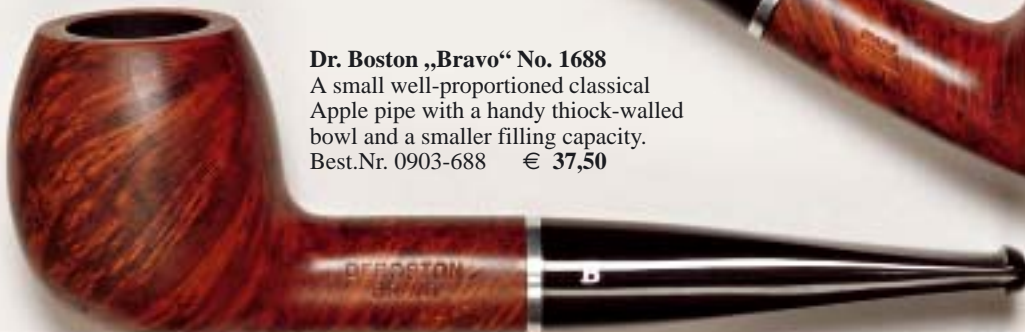

Pleasure at low cost with

each pipe only € 37,50

Dr. Boston „Bravo“

Black and orange contrast stain with a semi-matted finish. Black acrylic mouthpieces nicely decorated with a thin aluminium band.

Dr. Boston „Bravo“ No. 1789

A small and elegantly curved Bent with a thick-walled golfball-shaped bowl of smaller filling capacity.

Best.Nr. 0903-789

€ 37,50

Dr. Boston „Bravo“ No. 1688

A small well-proportioned classical Apple pipe with a handy thiock-walled bowl and a smaller filling capacity.

Best.Nr. 0903-688 € 37,50

Dr. Boston „Bravo“ No. 1304

A classical Billiard Bent light in weight and appearance. The bowl is fairly thick-walled and has a smaller filling capacity.

Best.Nr. 0903-304

€ 37,50

Under the name „Dr. Boston“, Butz-Choquin/Saint Claude offer their „Seconds“ **on an amazingly low price level:** pipes from the regular production which do not completely match with the grade of perfection claimed in the upper price ranges, but still providing the good BC quality.

Dr. Boston „Bravo“ No. 1601

A London pipe of strictly classical shape and ideal proportions with a fairly thick-walled bowl and a just medium filling capacity. A timeless shape, always very popular and well-appreciated for its really kind-hearted smoking abilities.

Best.Nr. 0903-601 € 37,50

Dr. Boston „Bravo“ No. 1771

Light-weighted Dublin Bent with a fairly flat and thick-walled bowl of just medium filling capacity.

Best.Nr. 0903-771 € 37,50

Dr. Boston „Bravo“ No. 1771

Dr. Boston „Bravo“ No. 1772

An interesting Billiard variation with chubby cheeks and very thick walls in the bottom area. Just medium filling capacity.

Best.Nr. 0903-772 € 37,50

Shown in the original size