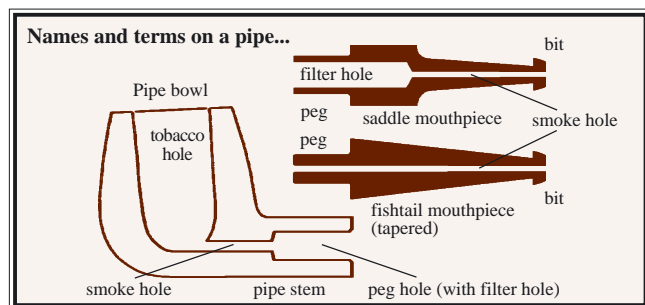

Some remarks on our pipe assortment

Trust is an important aspect when buying a pipe, i. e. your trust as a customer in us as the seller. There is, no doubt, a certain degree of anonymity about any mail order business. Well aware of this fact, we thoroughly check every single pipe before it is put into storage. This means more than just examining by eye-sight for superficial dents or dull spots. Filter pipes are mounted with a filter cartridge (it may seem strange, but many producers do not find it necessary!) to check their unobstructed draught ability. We also check for a firm fit of mouthpieces in the stem and control the accurate position of the smokehole in stem and bowl of the pipe.

Most pipes in our catalogue are shown in their original size. To make the illustrations even more vivid, individual characteristics are additionally described in our text.

In our pipe descriptions we generally tell the filling capacity which is of quite some importance for an unspoilt smoking pleasure. Most pipes have a tobacco hole of 19 to 21 mm width, its depth is normally appr. 6 to 8 mm less than the height of the bowl.

small filling capacity: suitable for fine cut mixtures and flake tobaccos, can also take broad cuts if filled in fairly loosely.

medium filling capacity: suitable for all long or short medium width cut tobaccos with parts of ready rubbed flake or broad cuts, also for flakes if the bowl is not too high.

large filling capacity: suitable for all medium to broad cut mixtures, for square cuts and blends with high amount of broad leaf.

Guarantee terms for pipes

Briar pipes are manufactured from *natural material* that is fairly heat resistant but *can still burn* like all other kinds of wood. The appropriate use of a briar pipe inevitably goes along with a *partial destruction of material*: the inner surface of the tobacco hole is affected and burnt to a certain extent. So, your new pipe’s lifespan mainly depends on *how cautious and gentle you proceed when breaking it in*.

Manufacturers normally guarantee their pipes for a certain period against cracks or burns caused by material or production defects, provided that the pipe was broken in and handled with proper care. In cases of complaints, manufacturers reserve the right to closely examine the pipe to find out the reasons for its defect and then to decide whether it will be repaired or even replaced.

About handmade pipes

As in all the years before, you will find a small choice of **handmade pipes** in this catalogue that stand out from the rest of our assortment by their shape and design and, of course, by their price level. Now, are these pipes so much better than the rest? And for what reason is their price so much higher?

✔ **Handmade** in the true sense goes for pipes that have been completely shaped and carved by hand. But working without the use of machines would not make sense: you won’t find a workshop that is not equipped with drilling and sanding machines, turning lathes and buffing machines. Quite an number of pipemakers have been working professionally before starting to make pipes and can now benefit from their former experience.

✔ There are roughly two production ways in pipemaking. One is **mainly based on the material**: the shape is created according to the briar’s grain structure on a grinding reel, tobacco hole, smoke hole and peg hole are not drilled before an optimum of shape and grain has been achieved. The results of this method are individual and often unusual artistic creations clearly different from classical pipe shapes.