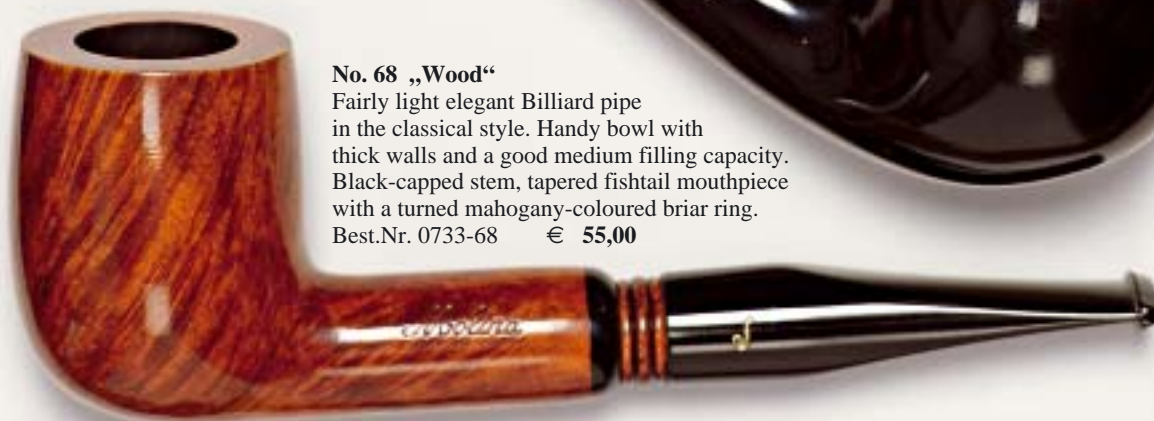

No. 68 „Wood“

Fairly light elegant Billiard pipe in the classical style. Handy bowl with thick walls and a good medium filling capacity. Black-capped stem, tapered fishtail mouthpiece with a turned mahogany-coloured briar ring.

Best.Nr. 0733-68 € 55,00