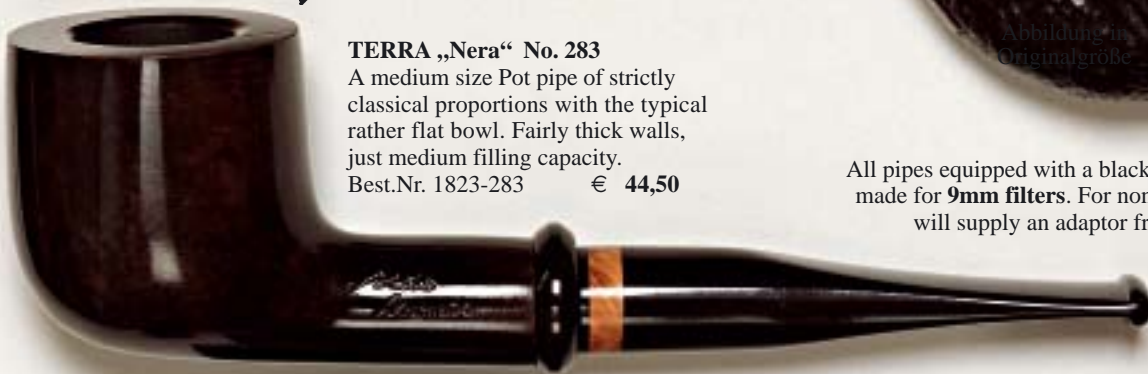

TERRA „Nera“ No. 283

A medium size Pot pipe of strictly classical proportions with the typical rather flat bowl. Fairly thick walls, just medium filling capacity.

Best.Nr. 1823-283 € 44,50