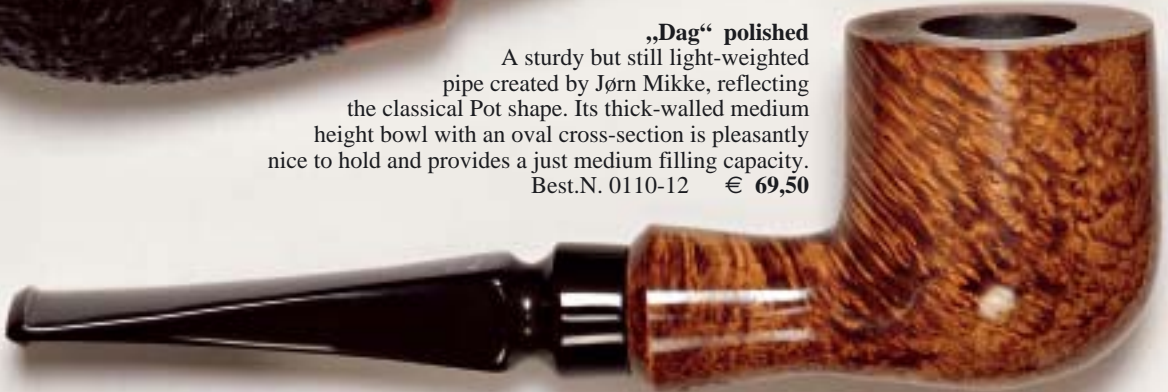

„Dag“ polished

A sturdy but still light-weighted pipe created by Jørn Mikke, reflecting the classical Pot shape. Its thick-walled medium height bowl with an oval cross-section is pleasantly nice to hold and provides a just medium filling capacity.
Best.Nr. 0110-12 € 69,50