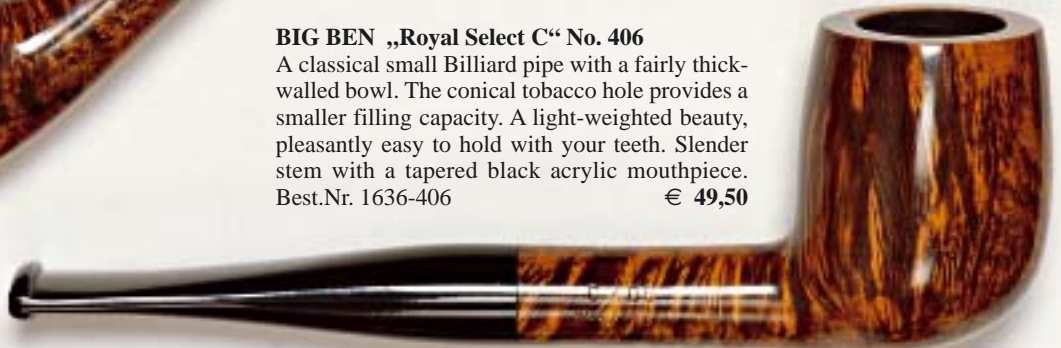

BIG BEN „Royal Select C“ No. 406

A classical small Billiard pipe with a fairly thick-walled bowl. The conical tobacco hole provides a smaller filling capacity. A light-weighted beauty, pleasantly easy to hold with your teeth. Slender stem with a tapered black acrylic mouthpiece.
Best.Nr. 1636-406 € 49,50