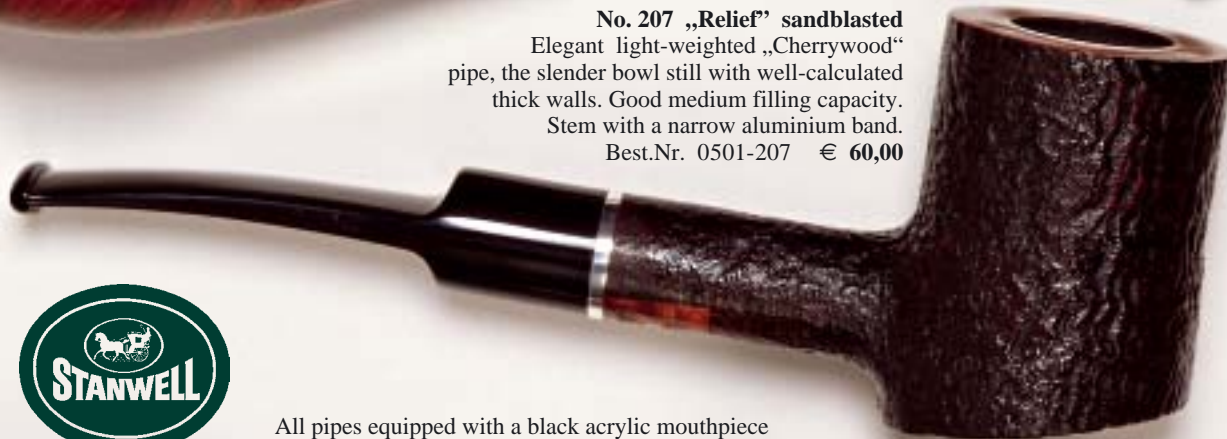

No. 207 „Relief” sandblasted

Elegant light-weighted „Cherrywood” pipe, the slender bowl still with well-calculated thick walls. Good medium filling capacity. Stem with a narrow aluminium band.

Best.Nr. 0501-207 € 60,00