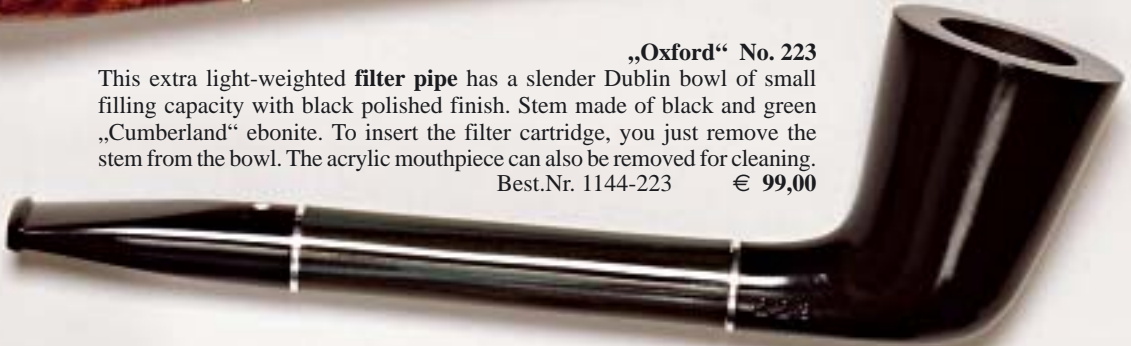

„Oxford“ No. 223

This extra light-weighted **filter pipe** has a slender Dublin bowl of small filling capacity with black polished finish. Stem made of black and green „Cumberland“ ebonite. To insert the filter cartridge, you just remove the stem from the bowl. The acrylic mouthpiece can also be removed for cleaning.
Best.Nr. 1144-223 € 99,00