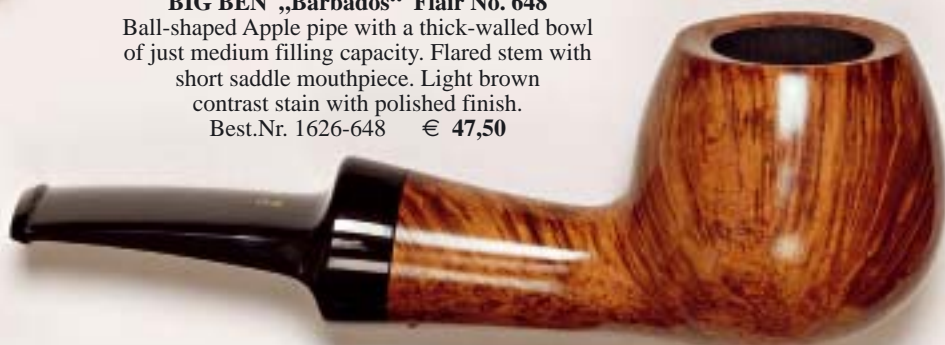

„Bora“
Flair No. 574