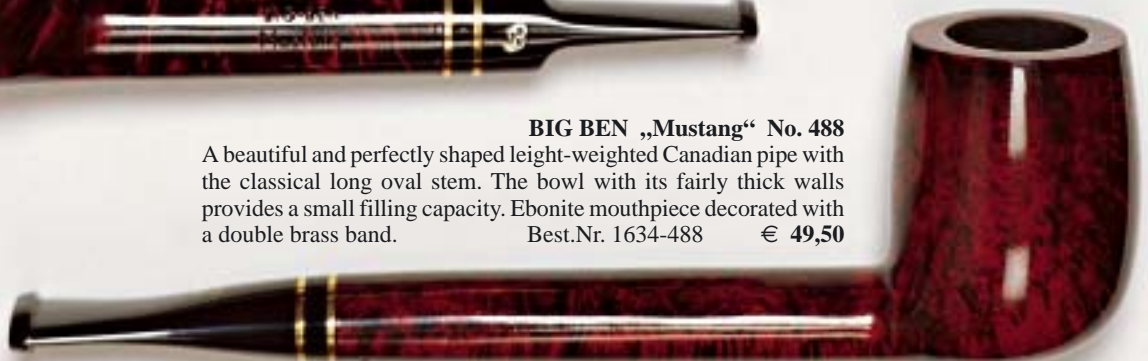

PIPES WITHOUT FILTER

BIG BEN „Mustang“ No. 488

A beautiful and perfectly shaped leight-weighted Canadian pipe with the classical long oval stem. The bowl with its fairly thick walls provides a small filling capacity. Ebonite mouthpiece decorated with a double brass band.
Best.Nr. 1634-488 € 49,50