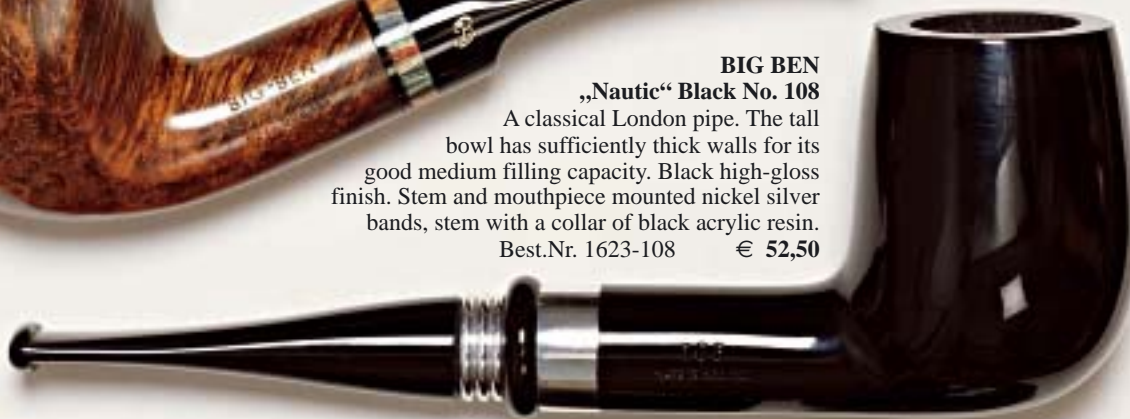

BIG BEN „Nautic“ Black No. 108

A classical London pipe. The tall bowl has sufficiently thick walls for its good medium filling capacity. Black high-gloss finish. Stem and mouthpiece mounted nickel silver bands, stem with a collar of black acrylic resin.

Best.Nr. 1623-108 € 52,50

All pipes equipped with an acrylic mouthpiece made for **9mm filters**. For non-filter smoking we will supply an adaptor free of charge.