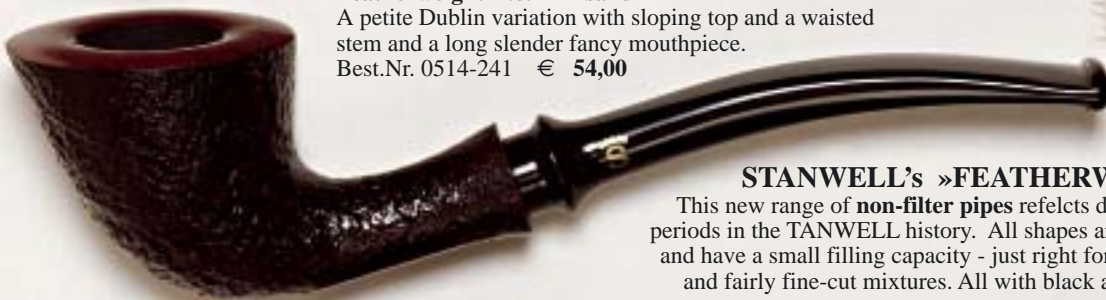

Featherweight No. 241 sand
A petite Dublin variation with sloping top and a waisted stem and a long slender fancy mouthpiece.
Best.Nr. 0514-241 € 54,00