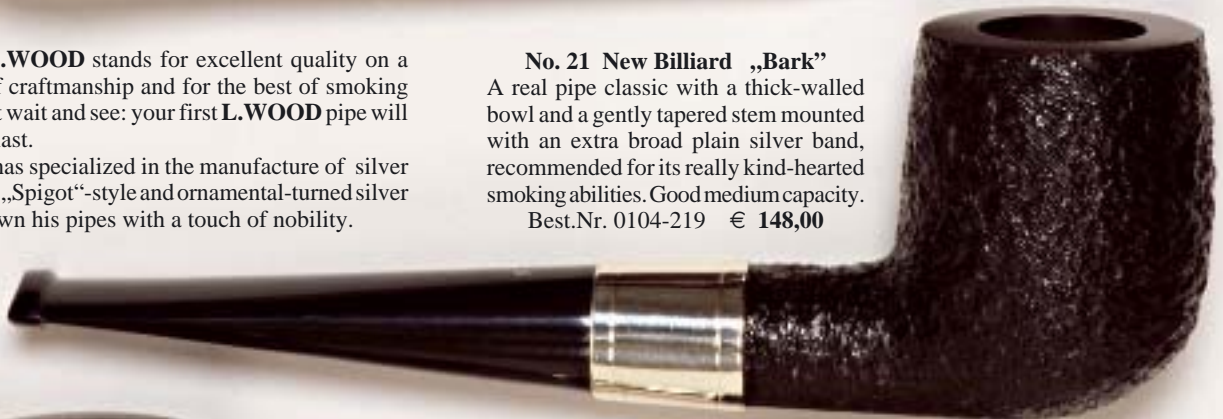

No. 21 New Billiard „Bark“
A real pipe classic with a thick-walled bowl and a gently tapered stem mounted with an extra broad plain silver band, recommended for its really kind-hearted smoking abilities. Good medium capacity.
Best.Nr. 0104-219 € 148,00