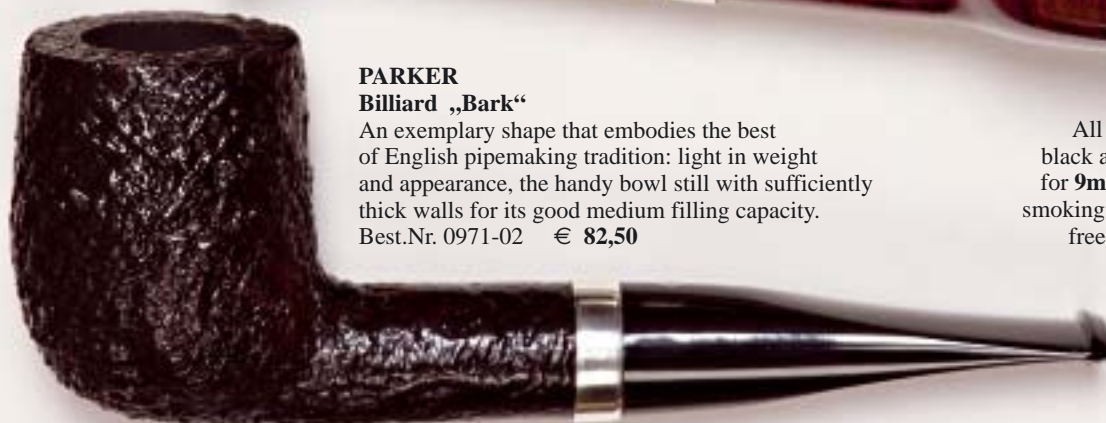

PARKER Billiard „Bark“

An exemplary shape that embodies the best of English pipemaking tradition: light in weight and appearance, the handy bowl still with sufficiently thick walls for its good medium filling capacity. Best.Nr. 0971-02 € 82,50

All pipe equipped with a black acrylic mouthpiece made for **9mm Filters**. For non-filter smoking we will supply an adaptor free of charge on request.