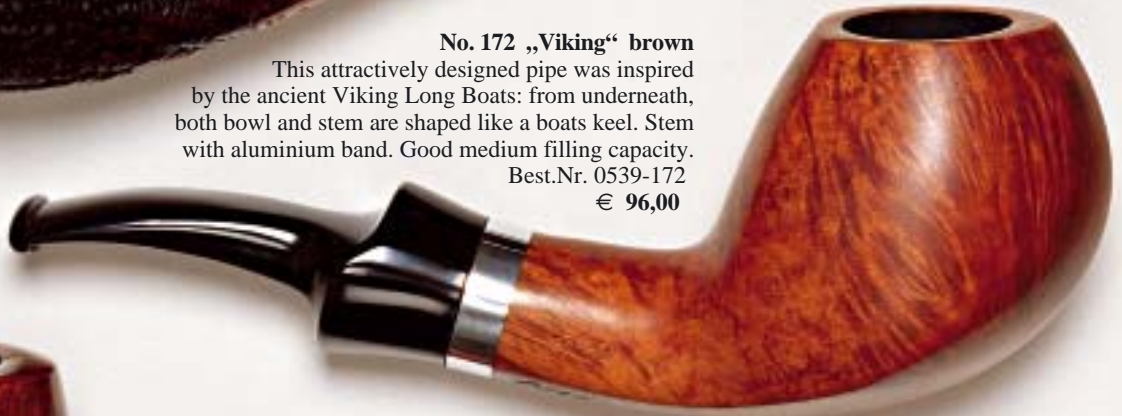

No. 172 „Viking“ brown

This attractively designed pipe was inspired by the ancient Viking Long Boats: from underneath, both bowl and stem are shaped like a boats keel. Stem with aluminium band. Good medium filling capacity.
Best.Nr. 0539-172 € 96,00