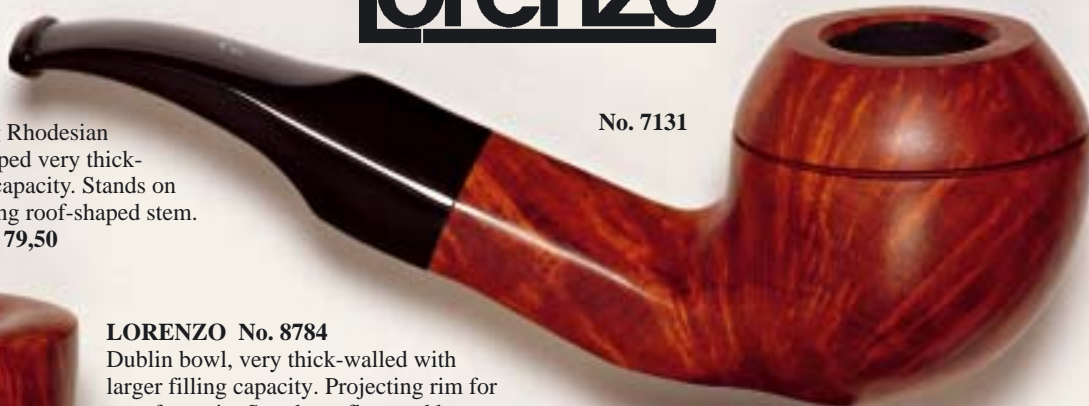

LORENZO No. 7131

An extraordinarily strong Rhodesian style pipe with a ball-shaped very thick-walled bowl of medium capacity. Stands on its flattened bottom. Strong roof-shaped stem. Best.Nr. 1523-131 € 79,50

No. 7131

LORENZO No. 8784

Dublin bowl, very thick-walled with larger filling capacity. Projecting rim for a perfect grip. Stands on flattened bottom. Triangular stem rounded from underneath. Best.Nr. 1526-784 € 79,50