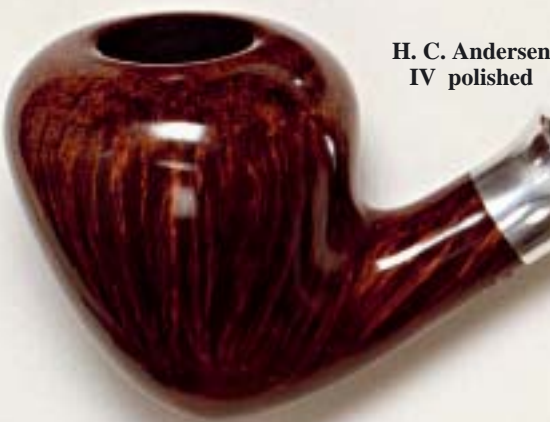

STANWELL H. C. Andersen IV polished
This pipe reflects the „Strawberry“, one of the very first shapes created by STANWELL in the early 1950s. Fairly thick-walled bowl with just medium filling capacity.
Best.Nr. 0503-4 € 105,00

H. C. Andersen IV polished

All H. C. Andersen pipes come with two mouthpieces: a short acrylic mouthpiece and a churchwarden ebonite mouthpiece.