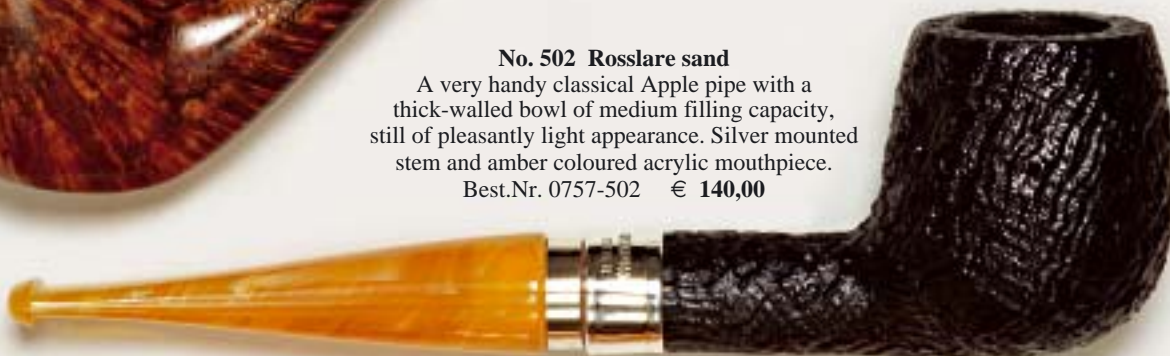

No. 502 Rosslare sand

A very handy classical Apple pipe with a thick-walled bowl of medium filling capacity, still of pleasantly light appearance. Silver mounted stem and amber coloured acrylic mouthpiece.

Best.Nr. 0757-502 € 140,00