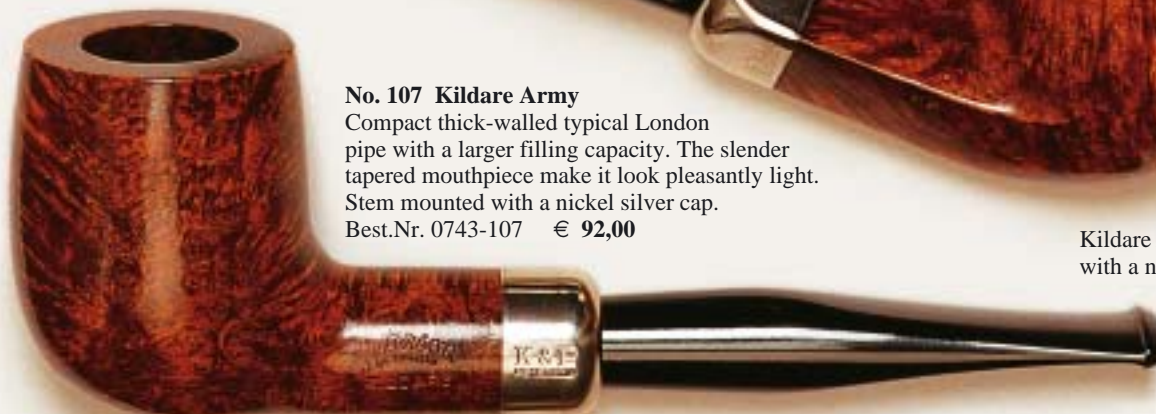

Kildare Army mounted
with a nickel silver cap

The famous Irish classics...

Peterson®

If not described otherwise, all pipes are equipped with a standard bit acrylic mouthpiece.

No. 502 Irish Harp

Thick-walled and handy, but still pleasantly light classical Apple pipe with medium filling capacity. „Cumberland“ acrylic mouthpiece with broad bit. Sterling Silver band stamped with the Irish Harp.
Best.Nr. 0754-502 € 125,00