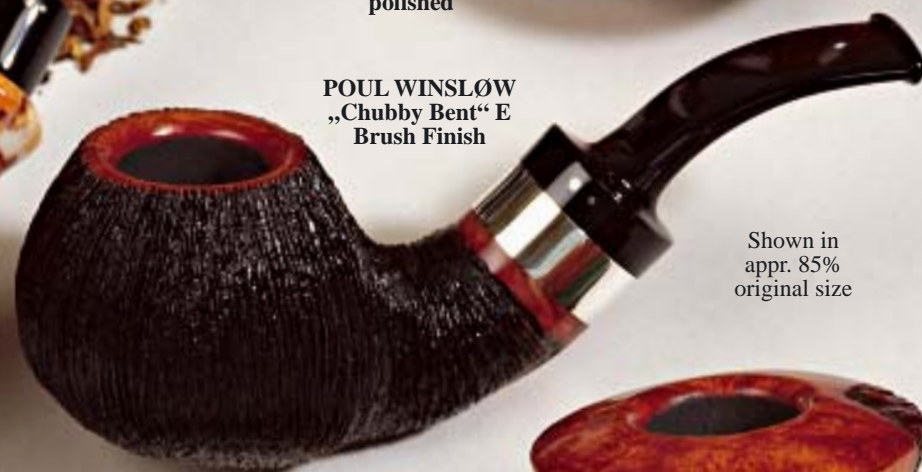

POUL WINSLØW No. 1

Smooth Black Cavendish, selected Burley and various sweet matured Virginia grades are carefully blended by hand to maintain each tobacco's individual characteristics. This vividly coloured blend is deliciously seasoned with flavours of Vanilla, Coconut and Plum and refined with a small dash of rich tasty Jamaican Rum.
Best.Nr. 9001-25 100g tin € 14,70

POUL WINSLØW
„Large Fullbent“ D
polished

POUL WINSLØW
„Chubby Bent“ E
Brush Finish

Shown in
appr. 85%
original size

POUL WINSLØW
„Fancy Bent“ E
semi-rustic

BRIAR PIPES
OF
DENMARK

Our friendly connections with the Danish pipe artist Poul Winsløw date back to the year 1988 when we first presented his individually handcarved pipes in our 1889 catalogue. And even though, for „political“ reasons in terms of sales relations, we were no longer permitted to show them in the following catalogues, his artistic pipes have constantly been an important part of our shop's assortment of high-grade handmade pipes. So we feel very glad to be able to show you a fine choice of Poul Winsløw pipes again in this 2007 catalogue.