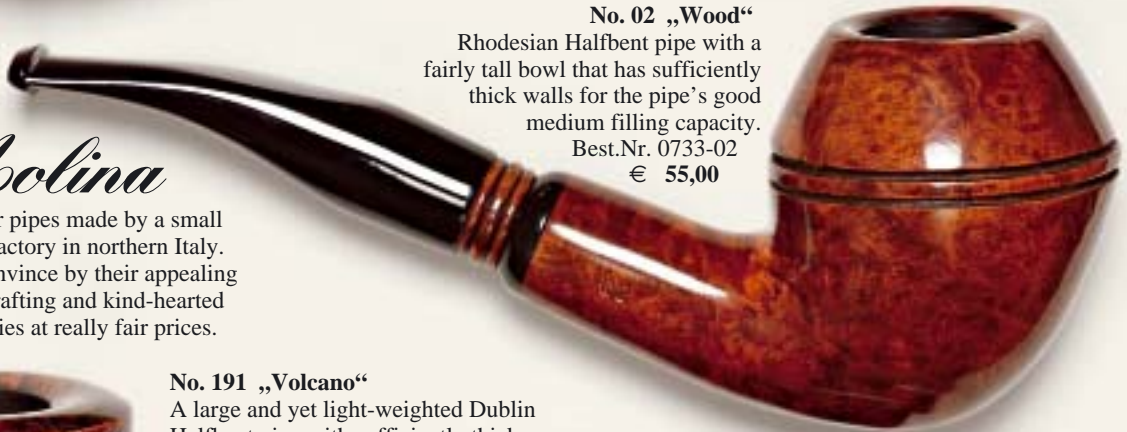

No. 02 „Wood“

Rhodesian Halfbent pipe with a fairly tall bowl that has sufficiently thick walls for the pipe's good medium filling capacity.

Best.Nr. 0733-02
€ 55,00