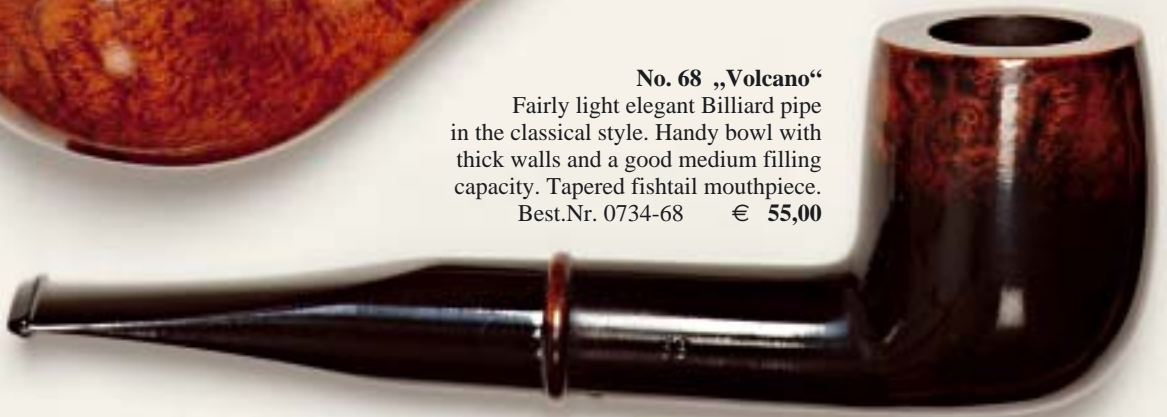

Best.Nr. 0733-11 € 55,00

No. 68 „Volcano“

Fairly light elegant Billiard pipe in the classical style. Handy bowl with thick walls and a good medium filling capacity. Tapered fishtail mouthpiece.

Best.Nr. 0734-68 € 55,00