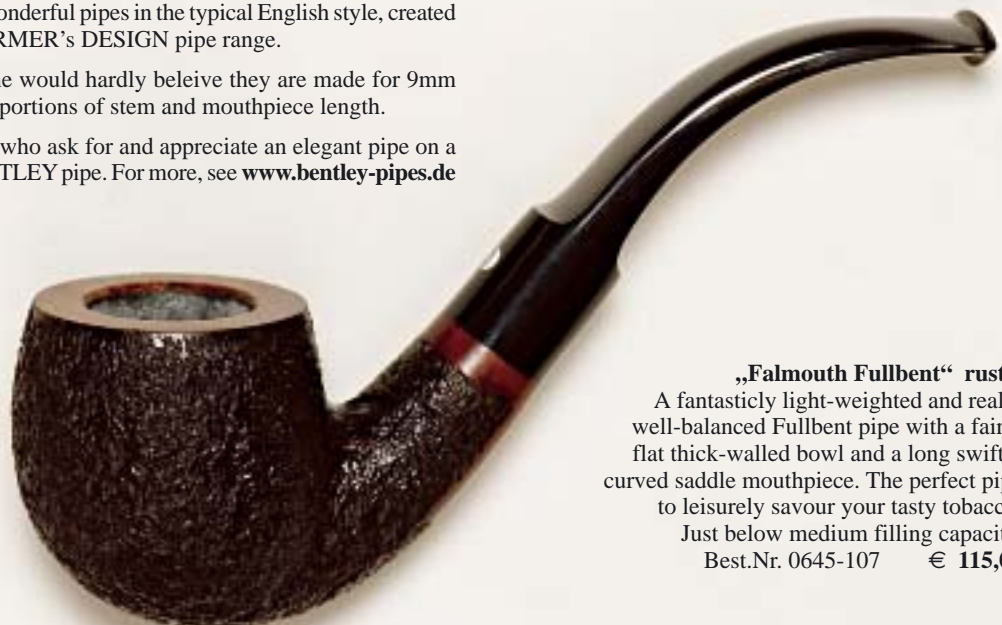

„Falmouth Fullbent“ rustic

A fantastically light-weighted and really well-balanced Fullbent pipe with a fairly flat thick-walled bowl and a long swiftly curved saddle mouthpiece. The perfect pipe to leisurely savour your tasty tobacco. Just below medium filling capacity.
Best.Nr. 0645-107 € 115,00