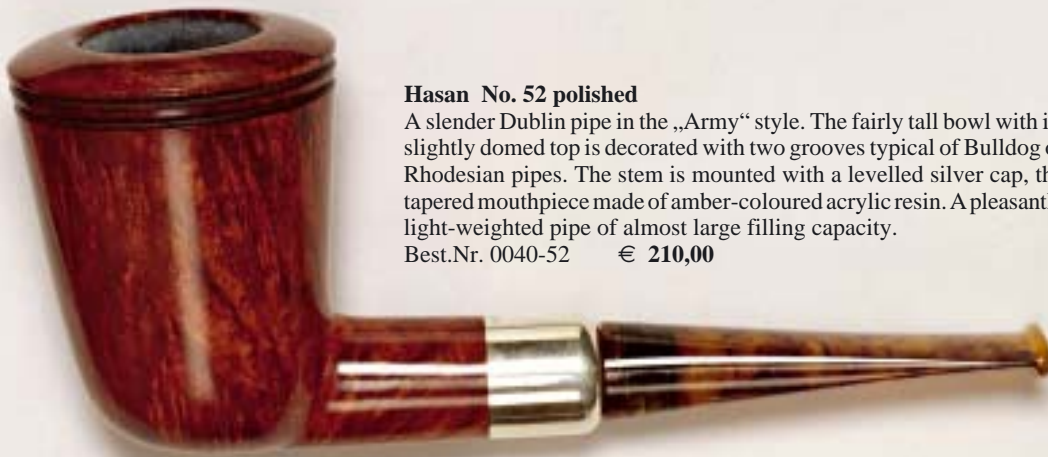

Hasan No. 52 polished

A slender Dublin pipe in the „Army“ style. The fairly tall bowl with its slightly domed top is decorated with two grooves typical of Bulldog or Rhodesian pipes. The stem is mounted with a levelled silver cap, the tapered mouthpiece made of amber-coloured acrylic resin. A pleasantly light-weighted pipe of almost large filling capacity.

Best.Nr. 0040-52 € 210,00

Shown in the original size

All pipes equipped with an acrylic mouthpiece made for **9mm filters**. They can also be made in a non-filter version on request - please note in your order.