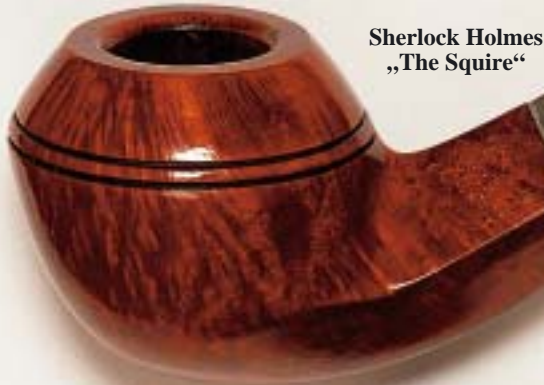

The famous Irish classics...

Peterson® SHERLOCK HOLMES

The great detective might very well have appreciated this tobacco...
A traditionally English Red Virginia Mixture dominated by the sweet and spice-tinted flavours of the matured tobaccos. Slow and evenly burning with cool and gentle smoke and a nice smell in the air.

Best.Nr. 9015-01 50g round tin € 9,15

Described after the producer's information.

Sherlock Holmes „The Squire“

Traditional Rhodesian Bent with a very thick-walled bowl and medium filling capacity. Strong diamond-shaped stem with a compact medium length tapered mouthpiece.

Best.Nr. 0740-005 € 225,00

Sherlock Holmes „The Squire“