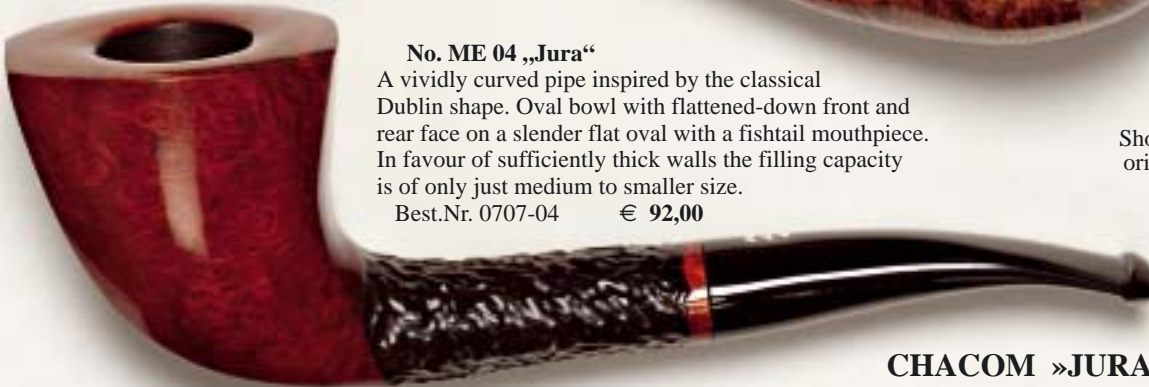

All pipes equipped with acrylic mouthpieces made for **9mm filters**. For non-filter smoking we will supply an adaptor free of charge.

No. ME 04 „Jura“
A vividly curved pipe inspired by the classical Dublin shape. Oval bowl with flattened-down front and rear face on a slender flat oval with a fishtail mouthpiece. In favour of sufficiently thick walls the filling capacity is of only just medium to smaller size.
Best.Nr. 0707-04 € 92,00

Shown in the original size