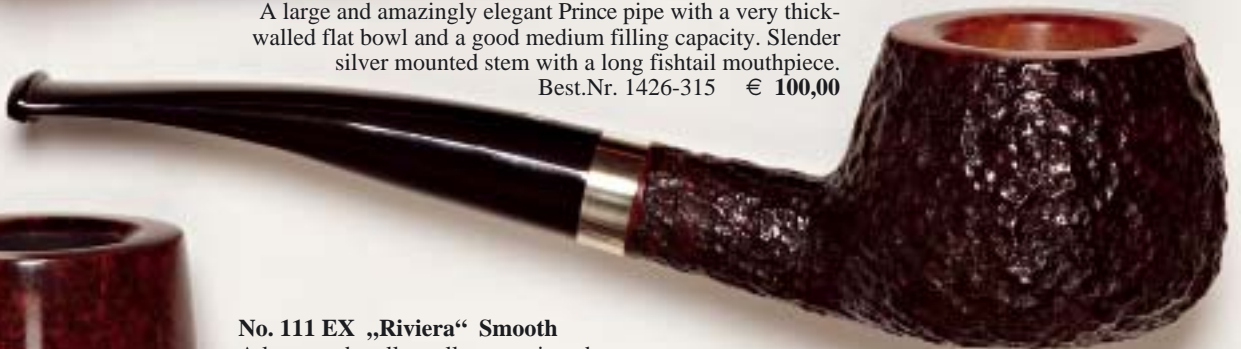

A fairly large compact Billiard pipe with a sturdy thick-walled bowl and correspondingly strong stem with a tapered fishtail mouthpiece. Almost large filling capacity.
Best.Nr. 1430-140 € 62,00

No. 315 EX „Riviera“ Rustic

A large and amazingly elegant Prince pipe with a very thick-walled flat bowl and a good medium filling capacity. Slender silver mounted stem with a long fishtail mouthpiece.
Best.Nr. 1426-315 € 100,00

No. 111 EX „Riviera“ Smooth