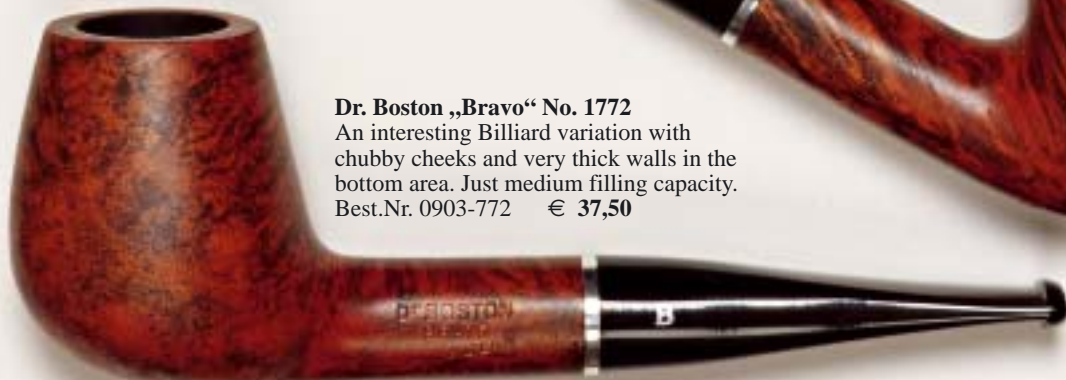

Dr. Boston „Bravo“ No. 1772

An interesting Billiard variation with chubby cheeks and very thick walls in the bottom area. Just medium filling capacity.

Best.Nr. 0903-772 € 37,50

Shown in the original size