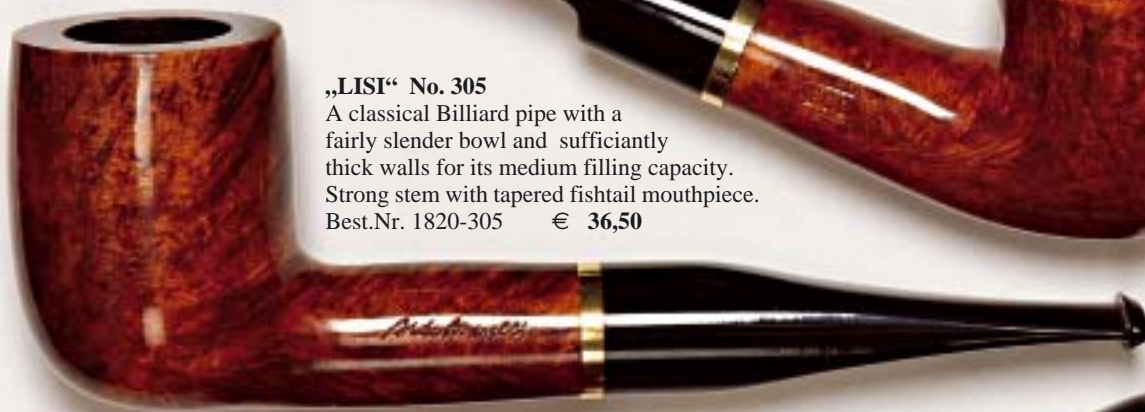

„LISI“ No. 301

A powerful Bent pipe with a very thick-walled and handy rounded bowl. Medium to good medium filling capacity. Fairly strong stem with a classical saddle mouthpiece.

Best.Nr. 1820-301

€ 36,50

Ado Morelli
»LISI«

Attractive pipes - attractive price.

A range of larger powerfully styled pipe influenced by the classics. Attractive light mahogany brown contrast stain with polished finish. Black acrylic mouthpieces with a narrow solid brass band.

„LISI“ No. 304

„LISI“ No. 304

Almost dainty Rhodesian pipel with a rounded thick-walled bowl of smaller filling capacity. The slender stem emphasizes its light appearance. Best.Nr. 1820-304 € 36,50

Shown in the original size

„LISI“ No. 300

Halfbent pipe in the Rhodesian style with a rather tall bowl, fairly thick-walled with a good medium filling capacity.

Best.Nr. 1820-300

€ 36,50

„LISI“ No. 305

A classical Billiard pipe with a fairly slender bowl and sufficiently thick walls for its medium filling capacity. Strong stem with tapered fishtail mouthpiece.

Best.Nr. 1820-305 € 36,50

„LISI“ No. 302

„LISI“ No. 302

A large and yet light-weighted Dublin Halfbent pipe with rather thick walls and a larger filling capacity. Fairly long and strong stem with a classical saddle mouthpiece. Best.Nr. 1820-302 € 36,50

All pipes made for **9mm filters**. For non-filter smoking we will supply an adaptor on request.