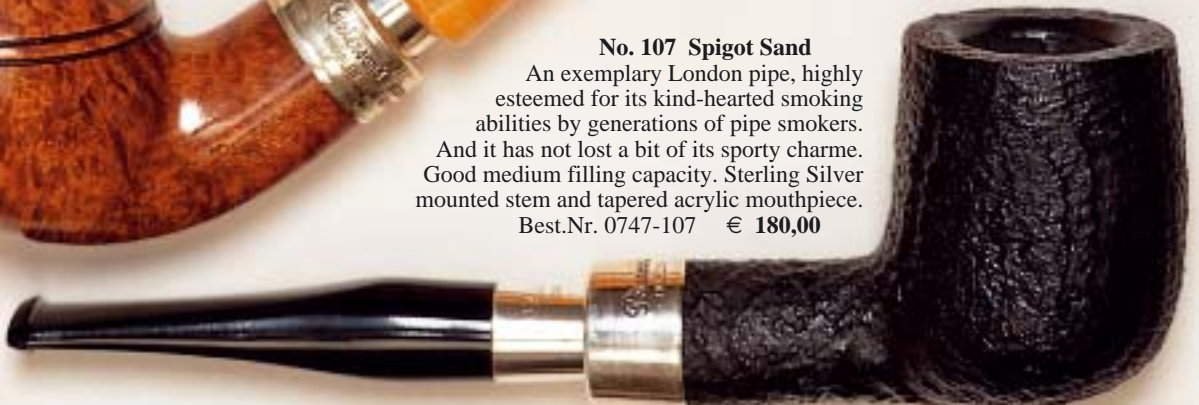

No. 107 Spigot Sand

An exemplary London pipe, highly esteemed for its kind-hearted smoking abilities by generations of pipe smokers. And it has not lost a bit of its sporty charme. Good medium filling capacity. Sterling Silver mounted stem and tapered acrylic mouthpiece.
Best.Nr. 0747-107 € 180,00