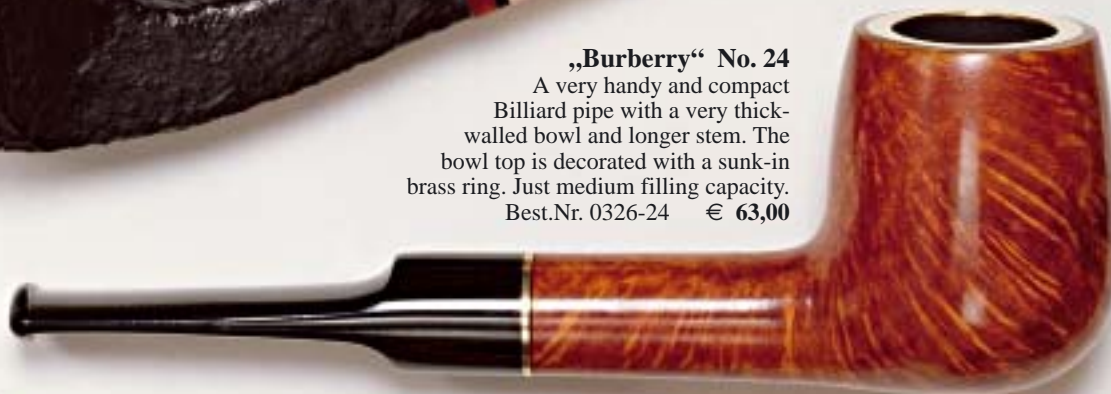

„Burberry“ No. 24

A very handy and compact Billiard pipe with a very thick-walled bowl and longer stem. The bowl top is decorated with a sunk-in brass ring. Just medium filling capacity.

Best.Nr. 0326-24 € 63,00