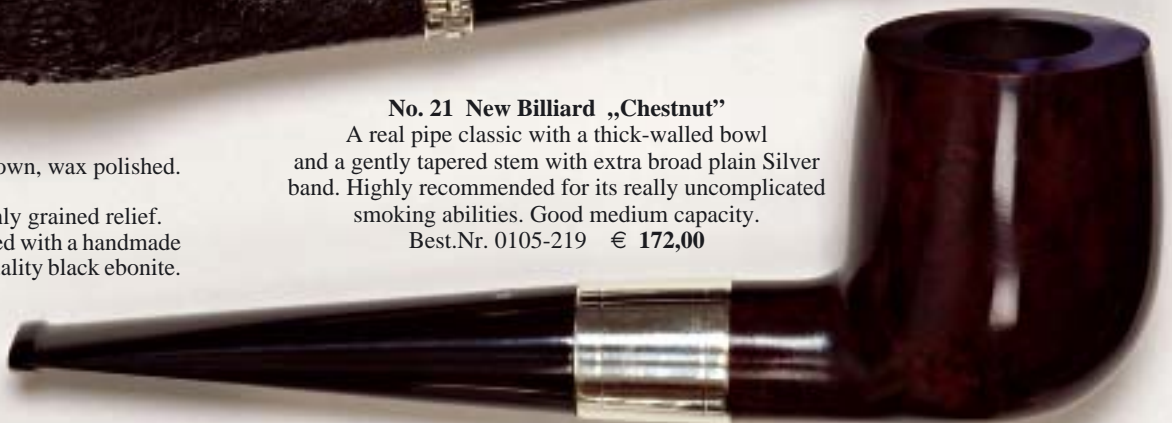

„Chestnut“:
dark red chestnut brown, wax polished.
„Bark“:
black, with a smoothly grained relief.
All pipes are equipped with a handmade mouthpiece of 1st quality black ebonite.

No. 21 New Billiard „Chestnut“
A real pipe classic with a thick-walled bowl and a gently tapered stem with extra broad plain Silver band. Highly recommended for its really uncomplicated smoking abilities. Good medium capacity.
Best.Nr. 0105-219 € **172,00**