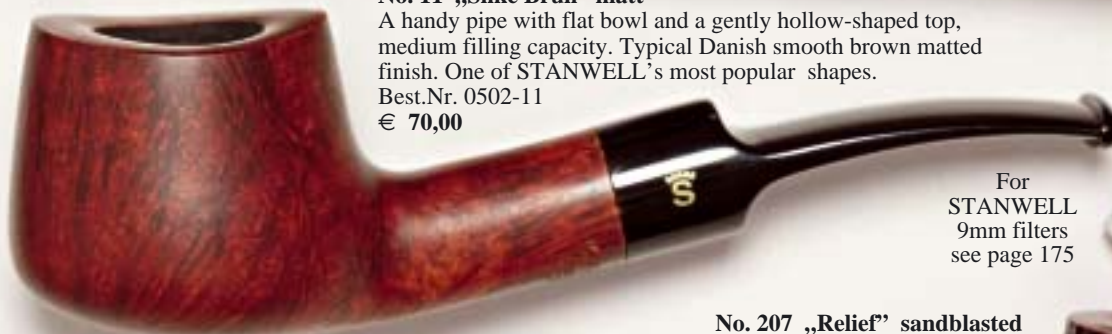

No. 11 „Silke Brun” matt

A handy pipe with flat bowl and a gently hollow-shaped top, medium filling capacity. Typical Danish smooth brown matted finish. One of STANWELL's most popular shapes.

Best.Nr. 0502-11

€ 70,00