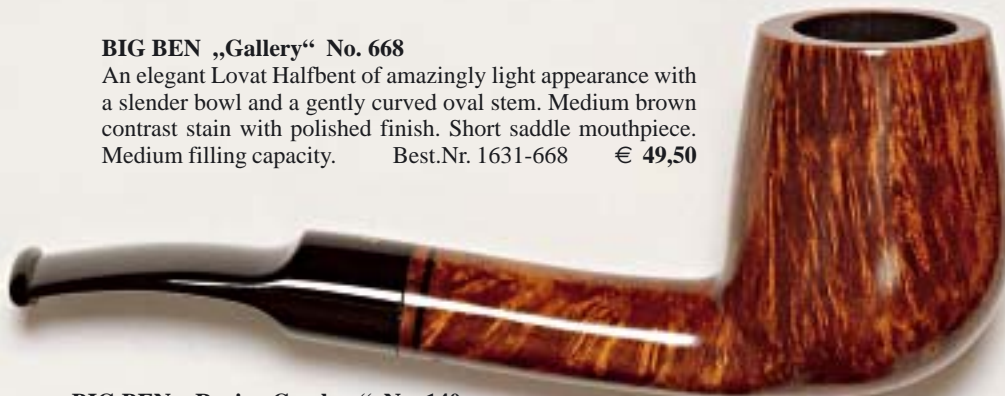

BIG BEN „Gallery“ No. 668

An elegant Lovat Halfbent of amazingly light appearance with a slender bowl and a gently curved oval stem. Medium brown contrast stain with polished finish. Short saddle mouthpiece. Medium filling capacity. Best.Nr. 1631-668 € 49,50

BIG BEN „Racine Cambon“ No. 140

Halfbent pipe with a powerful six-panel Dublin bowl and a fairly slender round stem. Very thick-walled for just a smaller filling capacity. Traditional saddle mouthpiece with a band of multi-coloured intarsia wood.

Best.Nr. 1622-140
€ 49,50