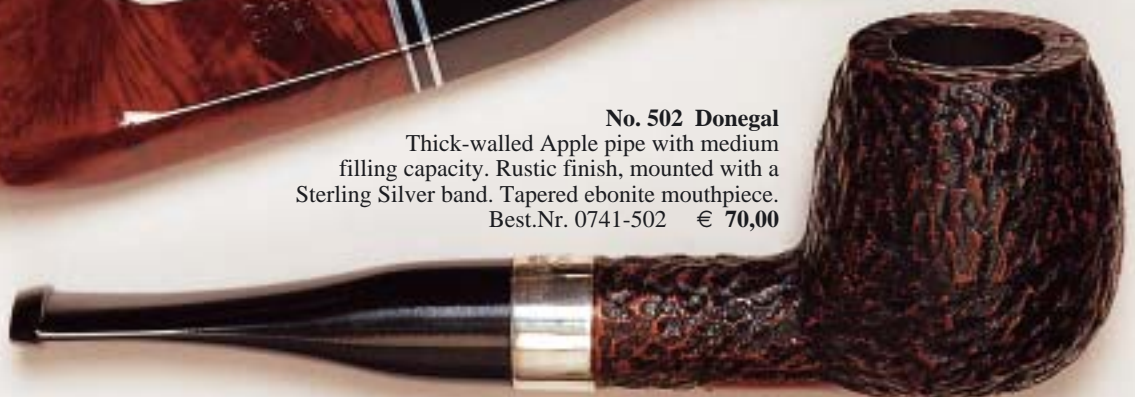

No. 502 Donegal

Thick-walled Apple pipe with medium
filling capacity. Rustic finish, mounted with a
Sterling Silver band. Tapered ebonite mouthpiece.
Best.Nr. 0741-502 € 70,00