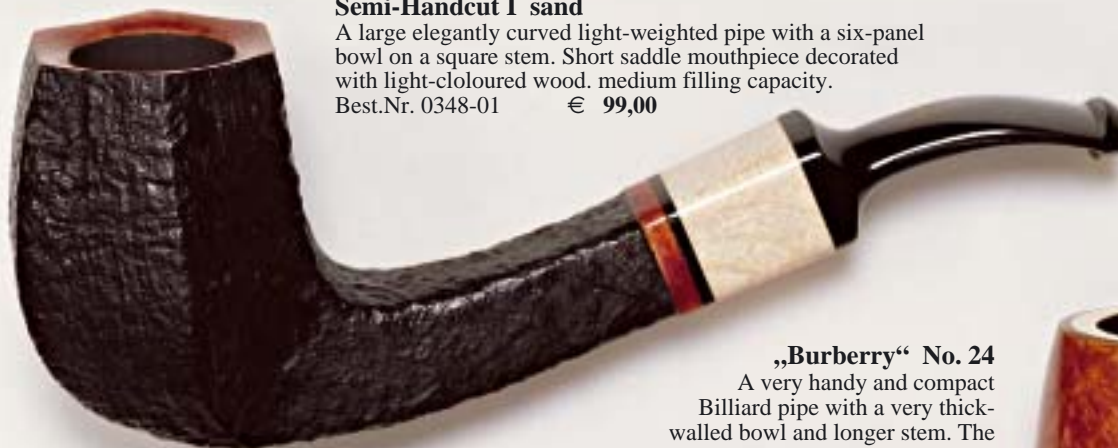

Semi-Handcut I sand

A large elegantly curved light-weighted pipe with a six-panel bowl on a square stem. Short saddle mouthpiece decorated with light-coloured wood. medium filling capacity.

Best.Nr. 0348-01 € 99,00