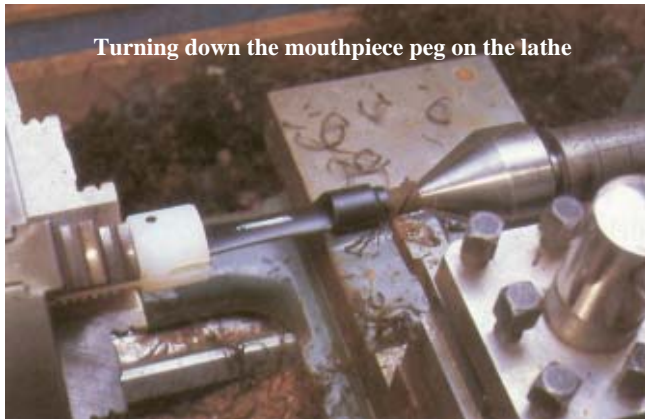

PIPE REPAIR SERVICE

In most cases this means replacing a worn or broken mouthpiece by a new one, which is generally done by hand individually on every single pipe and requires more than just a quick grasp into some spare parts box. After having chosen the right blank mouthpiece the peg diameter has to be turned on a lathe for a tight fit in the stem hole. This means turning, trying, turning again, trying again and again, which affords patience and a very experienced sensitive hand to avoid damage to the pipe stem. Once the peg fits properly the mouthpiece girth is papered down to match the stem size, in the course of which the stem itself will also be gently papered to maintain a smooth alignment. After a final smooth grid papering the stem is re-stained and then varnished before being polished together with the mouthpiece.