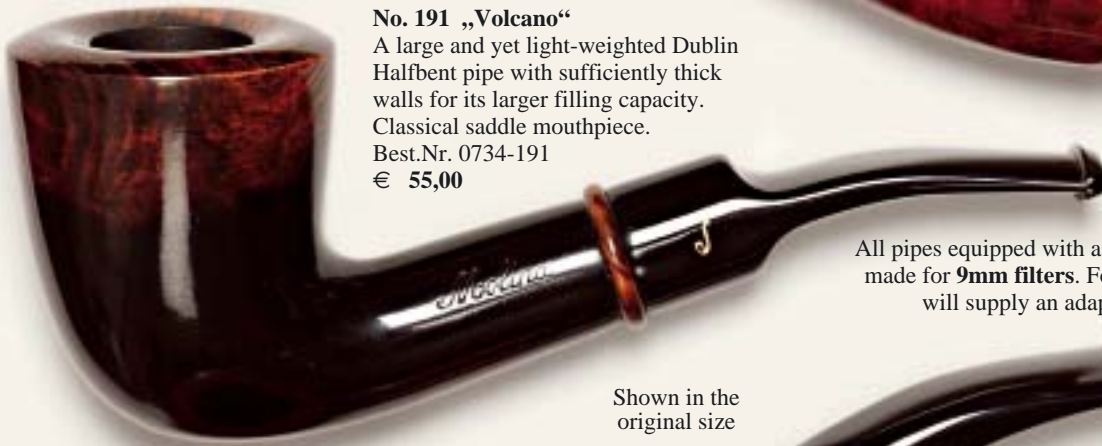

No. 191 „Volcano“

A large and yet light-weighted Dublin Halfbent pipe with sufficiently thick walls for its larger filling capacity. Classical saddle mouthpiece.

Best.Nr. 0734-191
€ 55,00