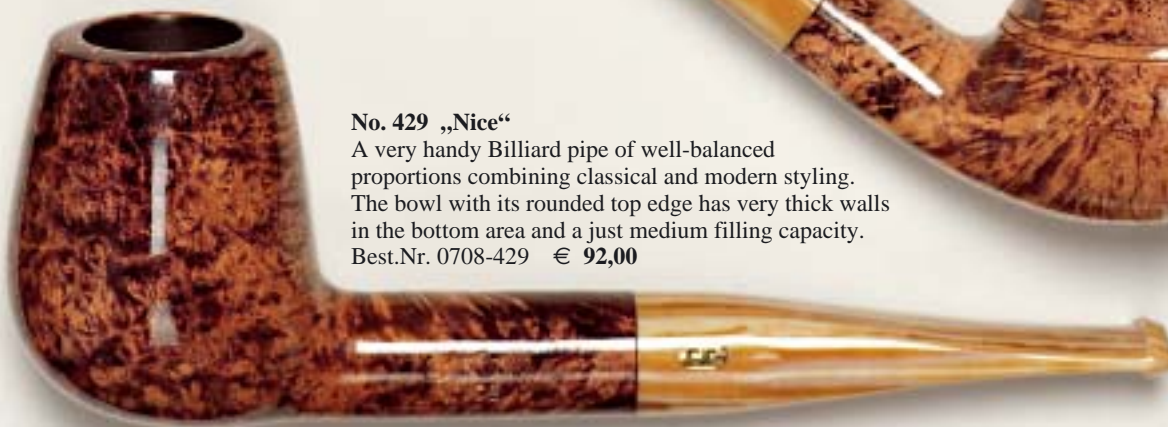

No. 429 „Nice“
A very handy Billiard pipe of well-balanced proportions combining classical and modern styling. The bowl with its rounded top edge has very thick walls in the bottom area and a just medium filling capacity.
Best.Nr. 0708-429 € 92,00