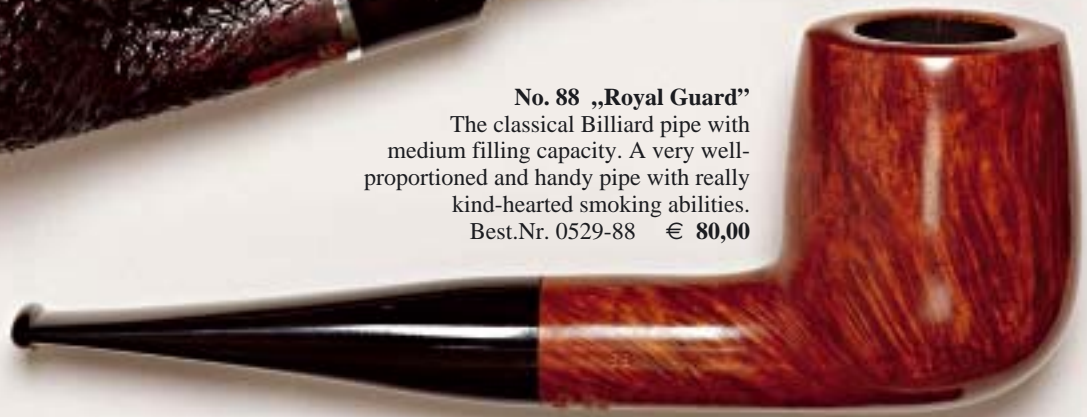

Best.Nr. 0529-252 € 80,00

No. 11 „Relief” sandblasted

A handy pipe with flat bowl and medium filling capacity. Sandblasted finish with solid aluminium band on the stem. One of STANWELL’s most popular shapes

Best.Nr. 0501-011
€ 60,00

No. 88 „Royal Guard”

The classical Billiard pipe with medium filling capacity. A very well-proportioned and handy pipe with really kind-hearted smoking abilities.

Best.Nr. 0529-88 € 80,00