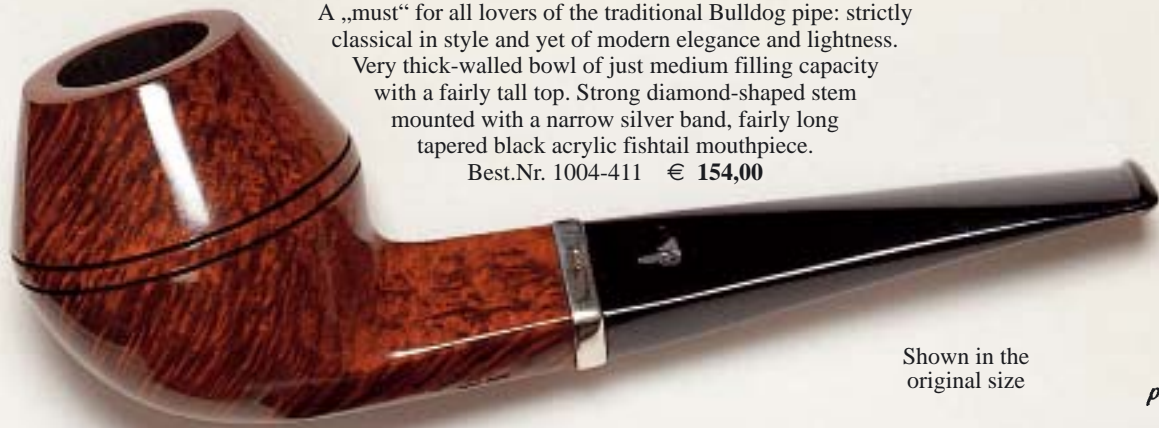

Leather quivers for PE-glass jars.

A plastic jar to hold your tobacco may be very practical - but not necessarily nice to look at... What about a decorative cover made of Water Buffalo leather?!
Best.Nr. 2007-100 (100g PE-glass jar included) € 31,50