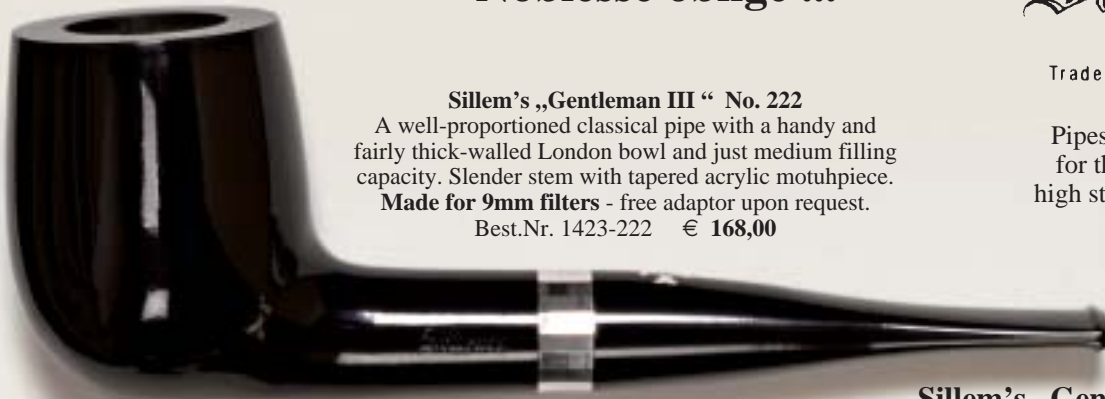

Noblesse oblige ...

Sillem's

Pipes and accessories
for the smoker with
high standard demands.

Sillem's „Gentleman III“ No. 222

A well-proportioned classical pipe with a handy and fairly thick-walled London bowl and just medium filling capacity. Slender stem with tapered acrylic mouthpiece.

Made for 9mm filters - free adaptor upon request.

Best.Nr. 1423-222 € 168,00

Sillem's „Gentleman III“

Classical pipe shapes with black polished finish. Stems mounted with a solid Sterling Silver band. Acrylic mouthpiece with Sterling Silver cross inlay. **Made for 9mm filters.** For non-filter smoking we will supply an adaptor free of charge.

Sillem's Pipe Tamper

Elegant two-parts pipe smoker's tool.

Sterling Silver: Best.Nr. 3720-1110 € 158,00

Silver Plated: Best.Nr. 3720-3110 € 79,00

Sillem's „Tobacco Pouch“

Small single-fold Roll-Up Pouch made of finest lambskin, inner lined with natural rubber. Stud fastener with Sterling Silver ornament.

Best.Nr. 3720-6020 € 58,00

Sillem's

Shown in the
original size