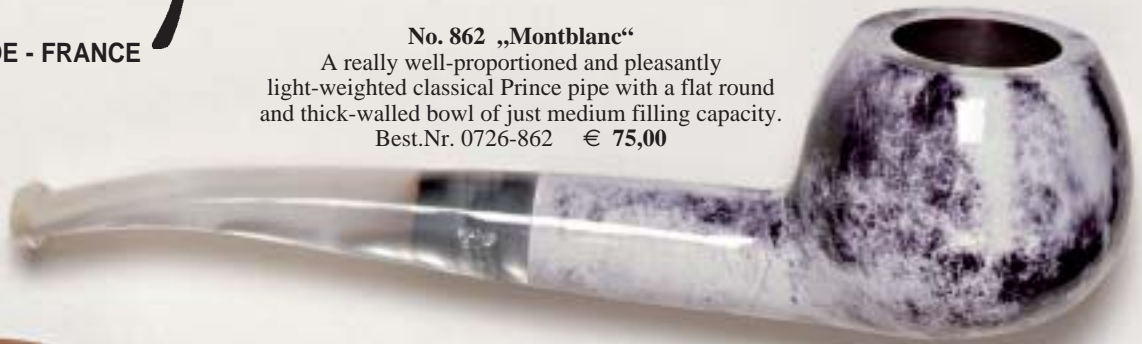

Chacom

SAINT CLAUDE - FRANCE

Colours bring joy into life!

No. 862 „Montblanc“

A really well-proportioned and pleasantly light-weighted classical Prince pipe with a flat round and thick-walled bowl of just medium filling capacity.
Best.Nr. 0726-862 € 75,00