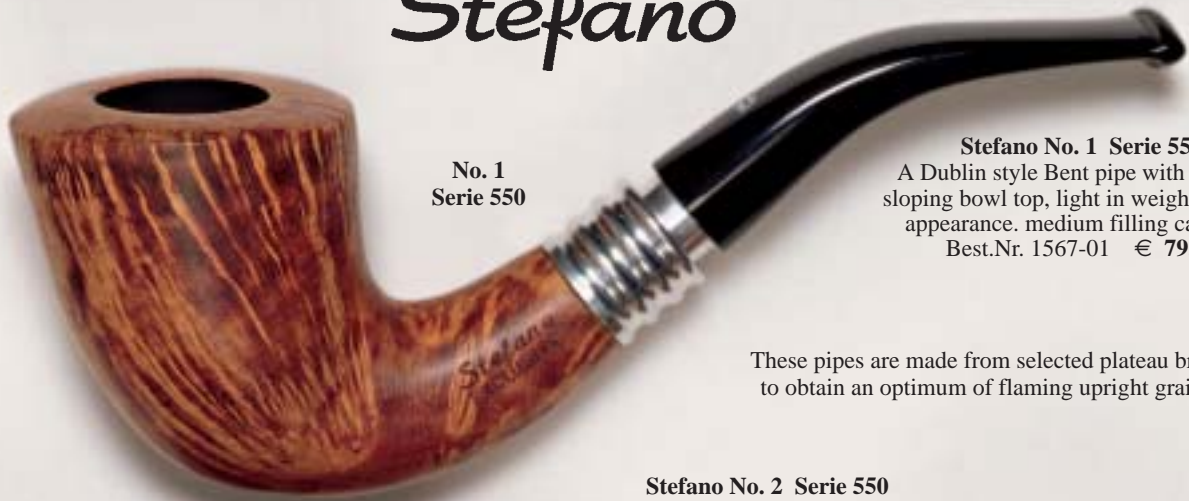

Stefano

No. 1
Serie 550

Stefano No. 1 Serie 550
A Dublin style Bent pipe with a gently sloping bowl top, light in weight and also appearance. medium filling capacity.
Best.Nr. 1567-01 € 79,00

These pipes are made from selected plateau briar to obtain an optimum of flaming upright grain.