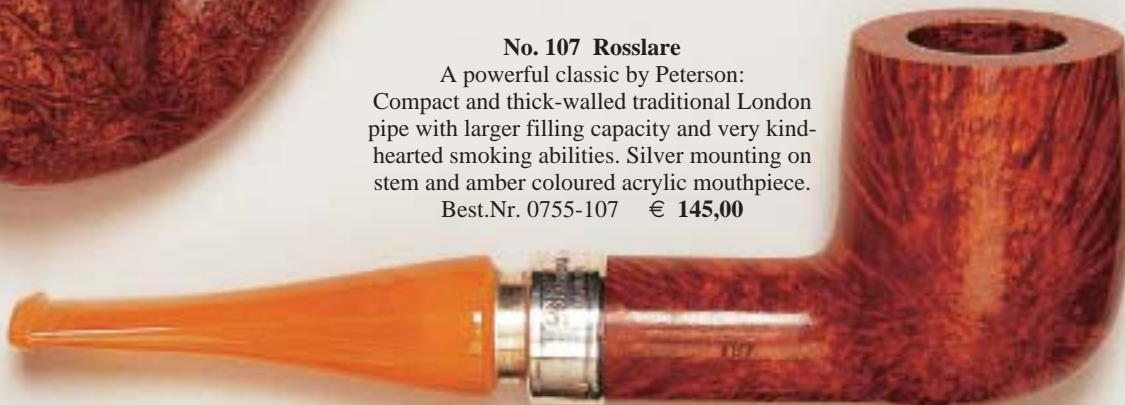

No. 107 Rosslare

A powerful classic by Peterson: Compact and thick-walled traditional London pipe with larger filling capacity and very kind-hearted smoking abilities. Silver mounting on stem and amber coloured acrylic mouthpiece.

Best.Nr. 0755-107 € 145,00

If not described otherwise, all pipe have an acrylic mouthpiece with fishtail bit.

No. B 5 Connemara

Rhodesian Halfbent of light appearance with higher bowl and diamond-shaped stem. Good medium filling capacity. Tapered Ebonite mouthpiece. Decorated with a narrow aluminium and black acrylic band.

Best.Nr. 0752-005 € 65,00