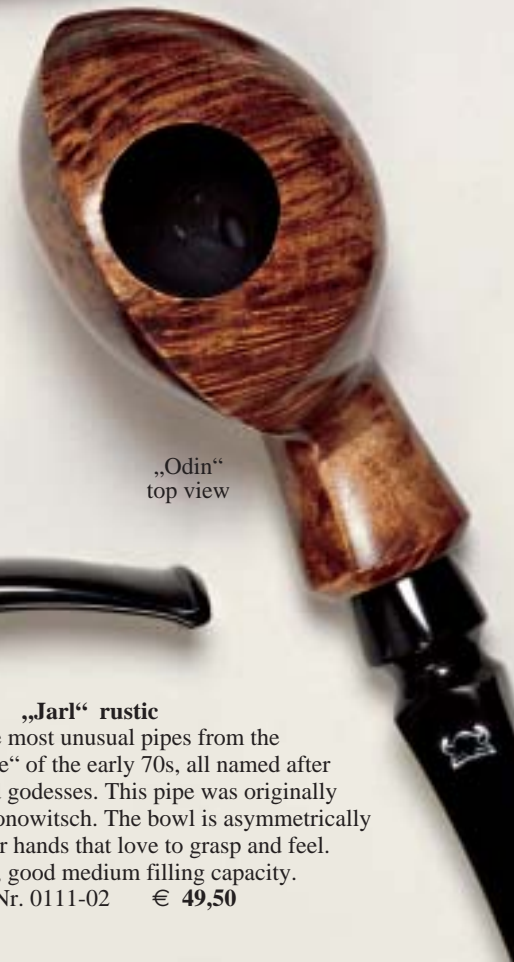

Timeless originals.

The most popular and most interesting shapes from the original TORBEN DANSK „Valhalla Series“ in the early 1970s. Then and also today impressing examples of the innovative and always modern Danish pipe design.

All pipes with black acrylic mouthpiece, made for **9mm filters**. For non-filter smoking we will supply an adaptor free of charge on request.