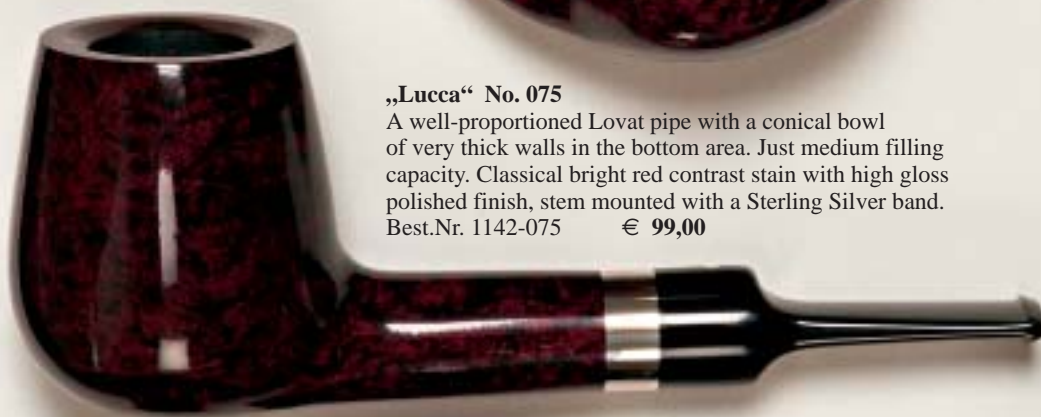

**Attraktive Neuheiten
aus dem Hause VAUEN**

„Sword“ No. 093

An attractive and unusual Fullbent pipe with a high, thick-walled bowl and a pointed „chin“. Slender tapered tem and mouthpiece. The bowl is coated with a special grained metallic laquer, both top and stem left in a bright mahogany polished finish. Medium capacity.
Best.Nr. 1142-093 € 89,00

**„Sword“
No. 093**

Shown in the original size

„Lucca“ No. 078

A wonderfully well-balanced Fullbent pipe with a nice thick-walled rounded bowl of medium filling capacity. Classical bright red contrast stain with high gloss polished finish, stem mounted with a Sterling Silver band.
Best.Nr. 1142-078 € 99,00

**„Lucca“
No. 078**

All pipes equipped with a black acrylic mouthpiece made for **9mm filters**. For non-filter smoking we will supply an adaptor free of charge.

„Lucca“ No. 075

A well-proportioned Lovat pipe with a conical bowl of very thick walls in the bottom area. Just medium filling capacity. Classical bright red contrast stain with high gloss polished finish, stem mounted with a Sterling Silver band.
Best.Nr. 1142-075 € 99,00

VAUEN filters
please see
page 175

„Symphony“ No. 177

Swiftly curved Bent pipe with a very thick-walled golf-ball-shaped bowl of medium filling capacity. Black polished finish decorated with a band of light coloured wood intarsia.
Best.Nr. 1143-177
149,00

„Symphony“ No. 286

Traditional London pipe of classical proportions with a good medium filling capacity. Bright mahogany contrast stain with silky matted finish, decorated with a narrow band of black acrylic resin with light coloured wood intarsia.
Best.Nr. 1143-286 € 149,00