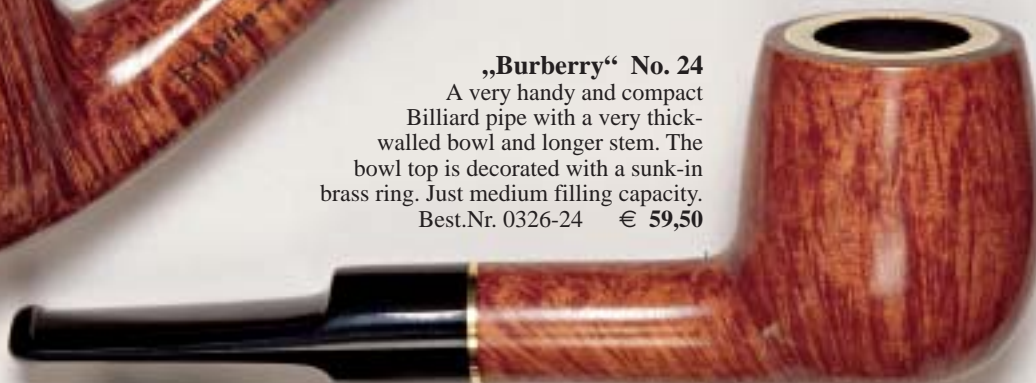

Pfeifenstudio Hartmann

„Burberry“ No. 24
A very handy and compact Billiard pipe with a very thick-walled bowl and longer stem. The bowl top is decorated with a sunk-in brass ring. Just medium filling capacity.
Best.Nr. 0326-24 € 59,50