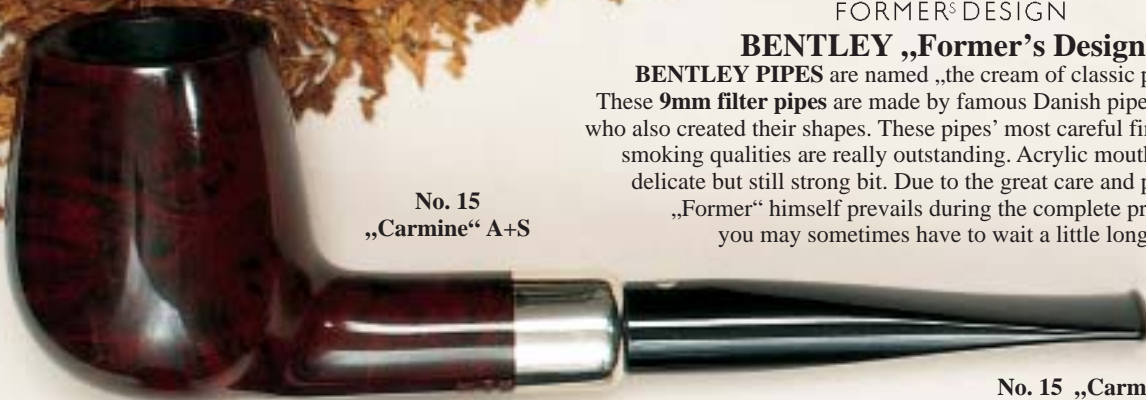

BENTLEY
EXCELLENCE IN PIPE TOBACCO

BENTLEY

EXCELLENCE IN PIPE TOBACCO

Selected Virginia and Burley tobaccos in a well-balanced blend gently flavoured with the discreet **BENTLEY** aroma, made up as „Ready Rubbed“. Slow burning with cool smoke and natural sweet taste. A mild pleasure for the spoilt tobacco connoisseur.

Best.Nr. 9007-97

100g Dose € 21,00

BENTLEY

FORMER'S DESIGN

BENTLEY „Former's Design“

BENTLEY PIPES are named „the cream of classic pipe design“. These **9mm filter pipes** are made by famous Danish pipemaker „Former“ who also created their shapes. These pipes' most careful finish and excellent smoking qualities are really outstanding. Acrylic mouthpieces with a delicate but still strong bit. Due to the great care and precision that „Former“ himself prevails during the complete production you may sometimes have to wait a little longer...

No. 15
„Carmine“ A+S