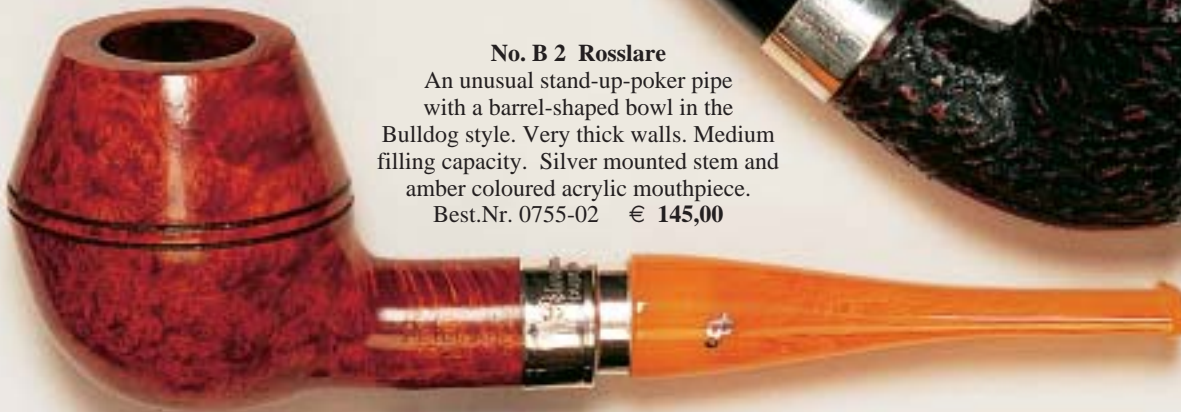

No. B 2 Rosslare

An unusual stand-up-poker pipe with a barrel-shaped bowl in the Bulldog style. Very thick walls. Medium filling capacity. Silver mounted stem and amber coloured acrylic mouthpiece. Best.Nr. 0755-02 € 145,00