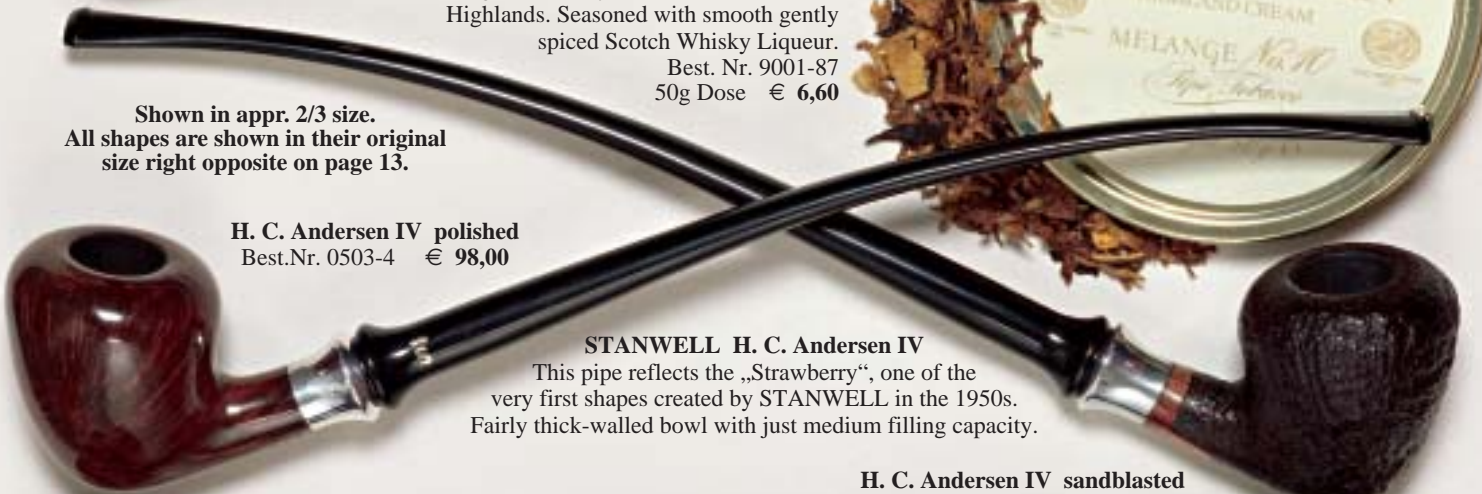

Shown in appr. 2/3 size.
All shapes are shown in their original size right opposite on page 13.

H. C. Andersen IV polished
Best.Nr. 0503-4 € 98,00

STANWELL H. C. Andersen IV
This pipe reflects the „Strawberry“, one of the very first shapes created by STANWELL in the 1950s. Fairly thick-walled bowl with just medium filling capacity.