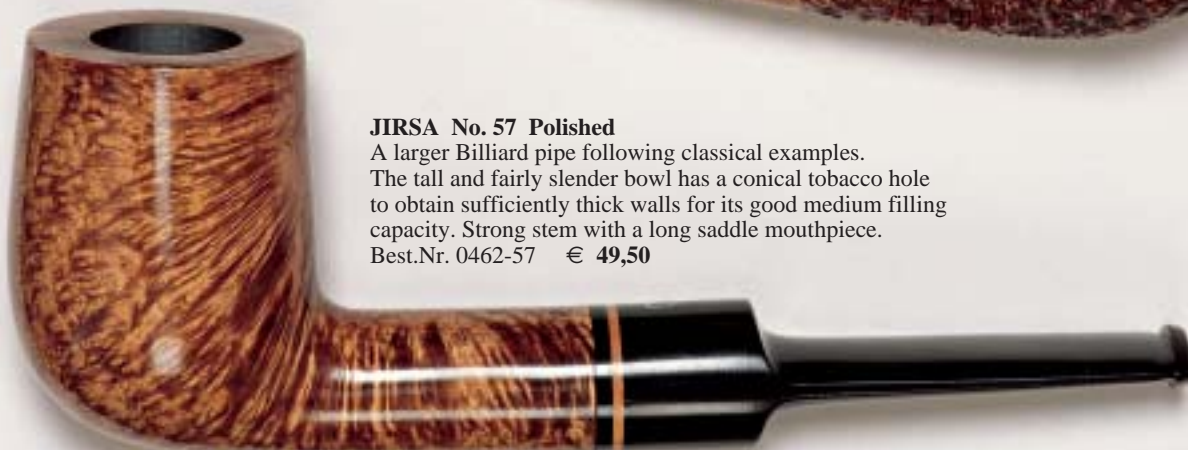

Best.Nr. 0462-57 € 49,50

JIRSA No. 143 Rustic

A wonderful classic little Bullcap that might let collectors' heart beat faster. Broad flat bowl with diamond shank. Small filling capacity. Just the right pipe for flake tobaccos.