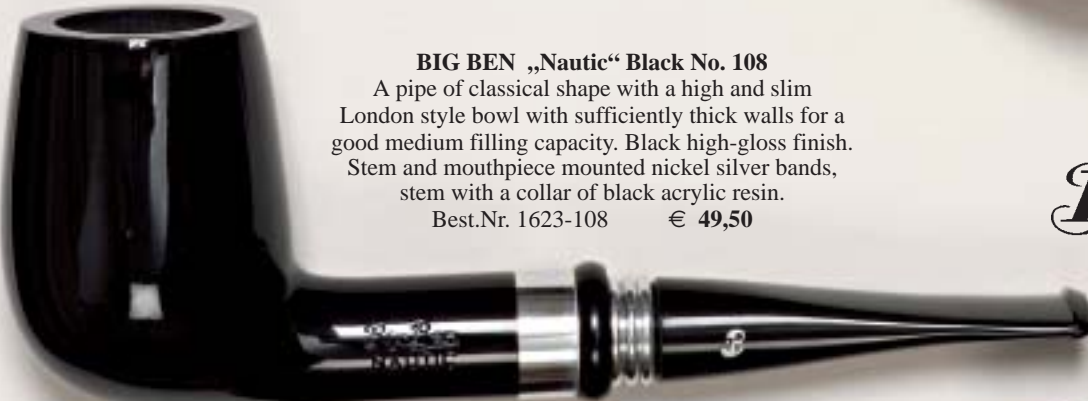

BIG BEN „Racine Cambon“ No. 154

An interesting version of the Rhodesian Halfbent pipe with a high bowl top and diamond-shaped stem with rounded edges. Very thick walls in the bottom area. Just medium filling capacity. Waisted saddle mouthpiece with a band of multi-coloured intarsia wood.

Best.Nr. 1622-154 € 44,50

Shown in the original size

BIG BEN „Nautic“ Black No. 419

Very thick-walled ball-shaped Apple pipe with a smaller filling capacity. Black high-gloss finish. Stem and mouthpiece mounted nickel silver bands, stem with a collar of black acrylic resin.

Best.Nr. 1623-419 € 49,50

All pipes equipped with a black acrylic mouthpiece made for 9mm filters. For non-filter smoking we will supply an adaptor free of charge.

Euro Jet »PARIS« Black and Chrome

Elegant pipe lighter with reliable flint ignition and diagonal flame. Flat and handy, solid make with a good function. The long roller makes it easy to handle.

Best.Nr. 4006-700 € 39,50

„Racine Cambon“ No. 543

BIG BEN „Racine Cambon“ No. 543
A very well balanced Bent pipe with a handy ball-shaped bowl with very thick walls and a just medium filling capacity. Waisted saddle mouthpiece with a band of multi-coloured intarsia wood.

Best.Nr. 1622-543 € 44,50

BIG BEN „Nautic“ Black No. 108

A pipe of classical shape with a high and slim London style bowl with sufficiently thick walls for a good medium filling capacity. Black high-gloss finish. Stem and mouthpiece mounted nickel silver bands, stem with a collar of black acrylic resin.

Best.Nr. 1623-108 € 49,50

„Racine Cambon“ No. 140