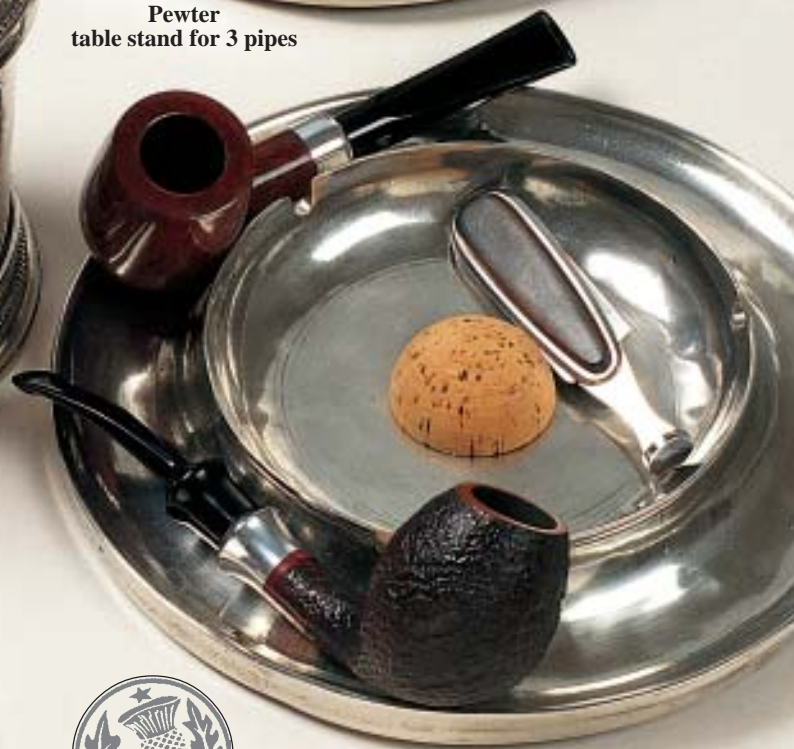

**Pewter ashtray with
circular trough pipe rest
Ø 20 cm**

COSI TABELLINI Noble handcrafted Italian pewter

The Italian manufactory COSI TABELLINI have specialized on high grade pewter tableware, in particular combinations of ceramic material or glass with solid pewter. The elegant designs are skillful reflections of historic examples.

Tobacco jar, white ceramic with pewter

Cylindrical glazed white ceramic jar with lid and base made of solid pewter with antique finish. Holds a good 100g tobacco. The inner rim of the heavy lid is lined with a thick foam rubber ring in order to seal the jar by the lid's own weight and to keep the tobacco in perfect smoking condition for a long time.

Best.Nr. 2005-662 height 12 cm, Ø 11 cm € 85,00

Tobacco jar, glass with pewter

Cylindrical glass jar with lid and base made of solid antique finish pewter. Available in two sizes for appr. 100g or appr. 250 g of tobacco. The upper rim of the glass container is mounted with a special sealing ring with thin lamella that nestle into the pewter lid and guarantee an almost air-tight sealing of the jar.

Best.Nr. 2005-572 height 15,5 cm, Ø 12 cm € 69,50

Best.Nr. 2005-570 height 25,0 cm, Ø 12 cm € 74,50

Pewter table stand for 3 pipes

Large pipe stand of interesting shape that will bring out your precious pipes at their best. The soaring plane shaped like a tent roof ends in a short sturdy pole with a handy knob that can serve as handle to carry the stand around. Decorated with chased flower ornaments.

Best.Nr. 2005-840 height 12 cm, Ø 20,5 cm € 89,00

Pewter ashtrays with circular trough

These very stylish and yet unpretentious and functional ashtrays with their circular pipe rest trough and concentric cork have accompanied our smoking pleasures as decorative assistants since many years. The more we are glad to present them again in our catalogue.

Pewter pipe ashtray Ø 15 cm space for 3 pipes
Best.Nr. 2005-861 € 49,50

Pewter pipe ashtray Ø 20 cm space for 5 pipes
Best.Nr. 2005-860 € 62,50