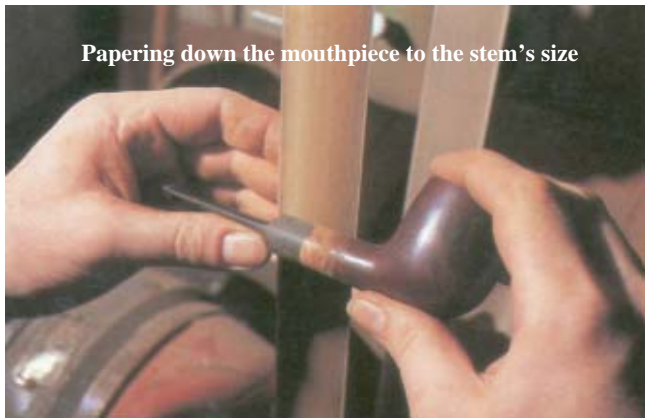

Papering down the mouthpiece to the stem's size

Converting non-filter pipes into filter pipes (9mm oder 6mm) can be achieved without problems as long as there is a minimum stem diameter of 17mm for the 9mm filter or 14 mm for the 6 mm filter (on oval stems the height of the stem is the important size). Please, check if your pipe matches these figures before you send it in. Should we find it necessary to mount the stem with a metal band as a precaution to avoid cracks, we will have to charge you additionally.

Most pipes have absorbed quite a lot of moist and tars during long time use, and the briar may therefore have become slightly brittle and might unexpectedly crack or split even when treated with utmost cautiousness. For this reason all pipe repairs will be carried out on the customers own risk. This applies particularly to the most delicate material of Meerschaum pipes.

For all pipe repairs it is absolutely necessary that you send in the pipe bowl, if possible together with the original mouthpiece to make it easier for our craftsmen to find the proper new mouthpiece. Should you want an original mouthpiece with the maker's brand stamp or logo we will have to forward your pipe to the manufacturer. This will, of course, mean an increase of costs due to extra mailing expenses, and it will last longer than normal repairs. Also, if you want a new mouthpiece different from the original, we will do our best within the bounds of possibility to follow your wishes or suggestions.

We try hard to carry out all repairs with greatest care and at fair prices. Still we must reserve the decision for ourselves not to work on a pipe if we find the efforts not justified or if there is no prospect of lasting success to a repair. As a rule, repairs will be done within 3 - 4 weeks after receipt, please allow some more time during holiday terms in summer and around Christmas. Should your pipes upon a first check prove to require more effort in work and costs than one could expect from the figures in our price list we will inform you before taking up any work on your pipes.