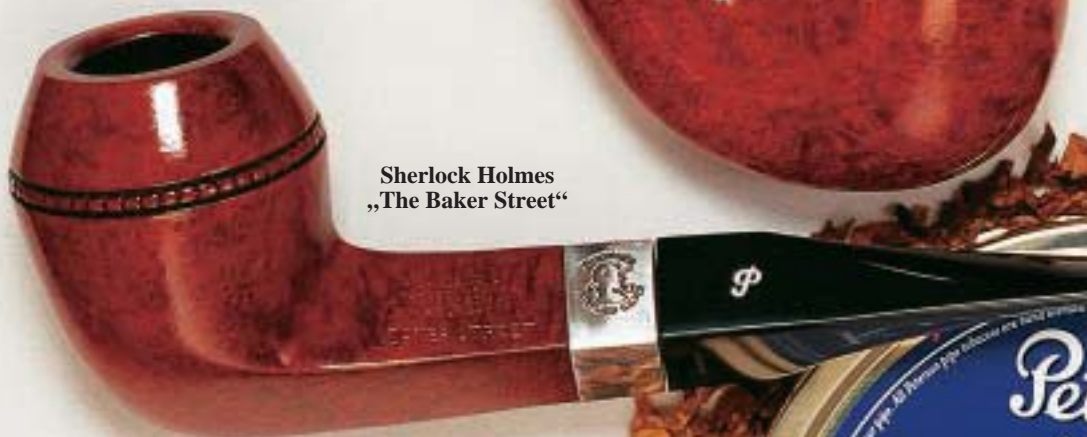

Sherlock Holmes
„The Baker Street“

Sherlock Holmes „The Baker Street“

Traditional Bulldog pipe with a delicate pearl string ornament on the fairly high bowl. Good medium to large filling capacity. Diamond shaped stem.

Best.Nr. 0740-03 € 210,00

Peterson® SWEET KILLARNEY

A unique mixture of selected Virginia, Burley, Maryland and some Black Cavendish, topped up with a gentle Cream Caramel flavour. To make this wonderful tobacco even more attractive it is blended with a hand-rubbed Virginia flake which results in a fantastic aroma.

Best.Nr. 9015-07 50g round tin € 8,90

Tobaccos described after the producer's information.