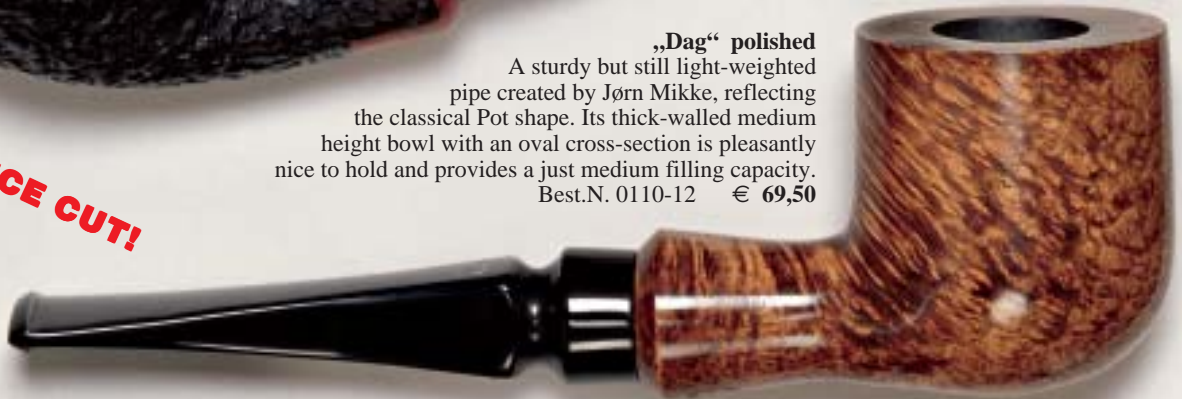

„Rota“ rustic