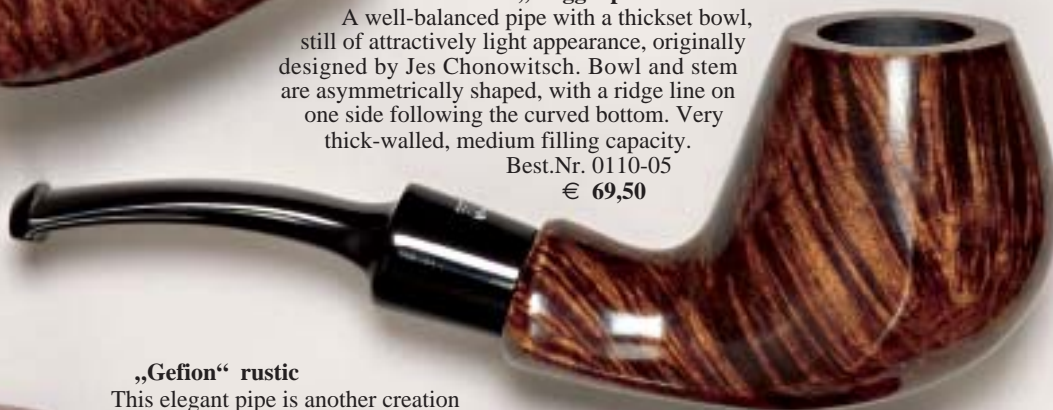

„Dag“ rustic

A sturdy but still light-weighted pipe created by Jørn Mikke, reflecting the classical Pot shape. Its thick-walled medium height bowl with an oval cross-section is pleasantly nice to hold and provides a just medium filling capacity.

Best.Nr. 0111-12 € 49,50

All pipes with black acrylic mouthpiece, made for **9mm filters**. For non-filter smoking we will supply an adaptor free of charge on request.

„Knold“ polished

„Knold“ polished

A very handy chubby pipe with a broad bowl and oval stem with a strong, short mouthpiece. Very thick walls, just medium filling capacity.

Best.Nr. 0110-04 € 69,50

„Frigg“ polished

A well-balanced pipe with a thickset bowl, still of attractively light appearance, originally designed by Jes Chonowitsch. Bowl and stem are asymmetrically shaped, with a ridge line on one side following the curved bottom. Very thick-walled, medium filling capacity.

Best.Nr. 0110-05

€ 69,50

PRICE CUT!

„Gefion“ rustic

This elegant pipe is another creation by Jørn Mikke. The broad bowl with an oval cross-section is a real joy to hold, and with its fairly thick walls provides a medium filling capacity.

For top view see page 6.

Best.Nr. 0111-10

€ 49,50

„Gefion“ rustic

Shown in the original size

„Rota“ polished

„Rota“ polished

Originally styled by Jes Chonowitsch, a flat pan-shaped Halfbent with a broad thick-walled bowl rounded all over for a pleasant feel in your hand. Just medium filling capacity.

Best.Nr. 0110-11 € 69,50