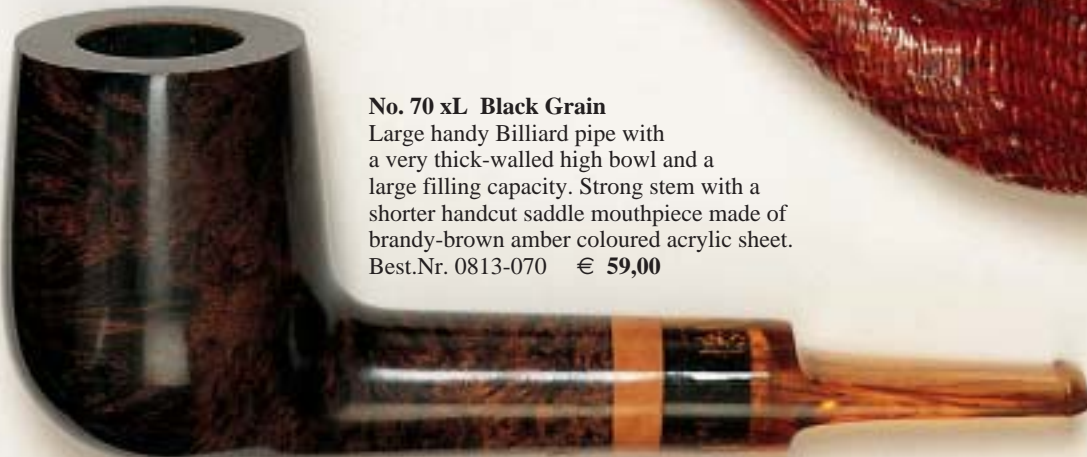

No. 70 xL Black Grain

Large handy Billiard pipe with a very thick-walled high bowl and a large filling capacity. Strong stem with a shorter handcut saddle mouthpiece made of brandy-brown amber coloured acrylic sheet.

Best.Nr. 0813-070 € 59,00