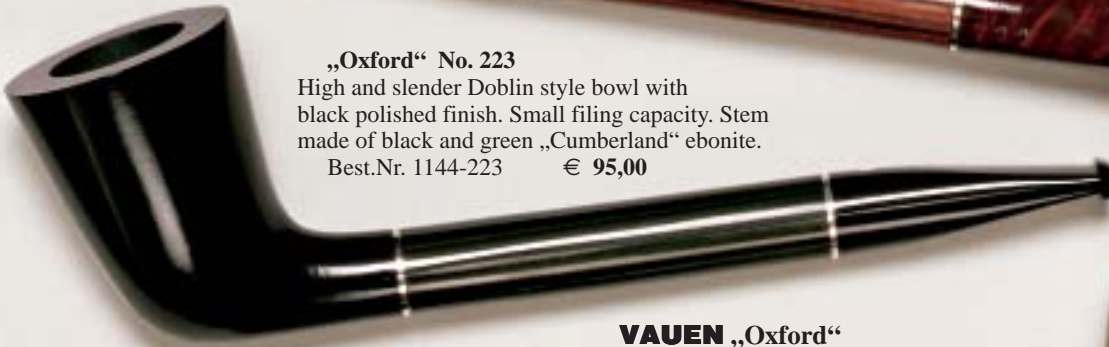

VAUEN „Oxford“

These three amazingly delicate and elegant pipes of pleasantly light weight are made for **9mm filters**. To insert the filter cartridge, the stem tube made of coloured „Cumberland“ ebonite (122 and 223) or briar-coated resin (024) is simply removed from the bowl.