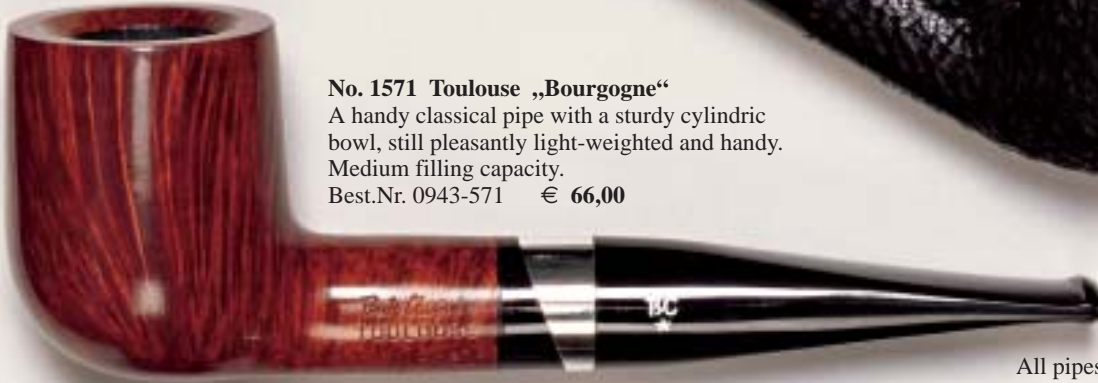

All pipes made for 9mm filters.
For non-filter smoking we will supply an adaptor free of charge.

No. 1319 Toulouse „Bourgogne“
Billiard Bent with a slender but still quite thick-walled bowl of medium filling capacity. Well-balanced and pleasantly light-weighted.
Best.Nr. 0943-319 € 66,00