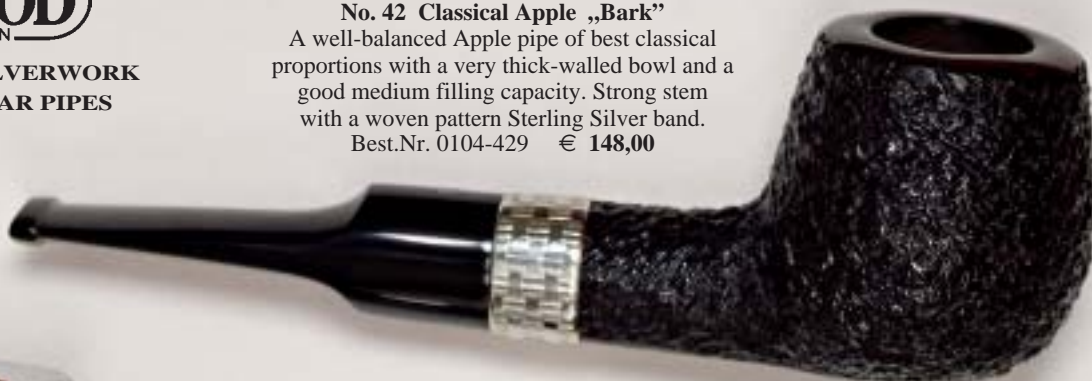

No. 42 Classical Apple „Bark”

A well-balanced Apple pipe of best classical proportions with a very thick-walled bowl and a good medium filling capacity. Strong stem with a woven pattern Sterling Silver band.
Best.Nr. 0104-429 € 148,00