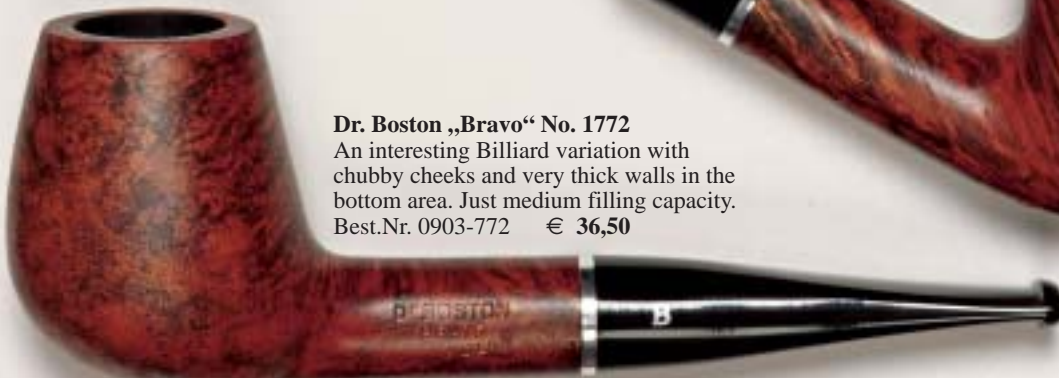

An interesting Billiard variation with chubby cheeks and very thick walls in the bottom area. Just medium filling capacity.
Best.Nr. 0903-772 € 36,50

Shown in the original size

Aldo Morelli

»Fior de Radica« No. 251 Liscia