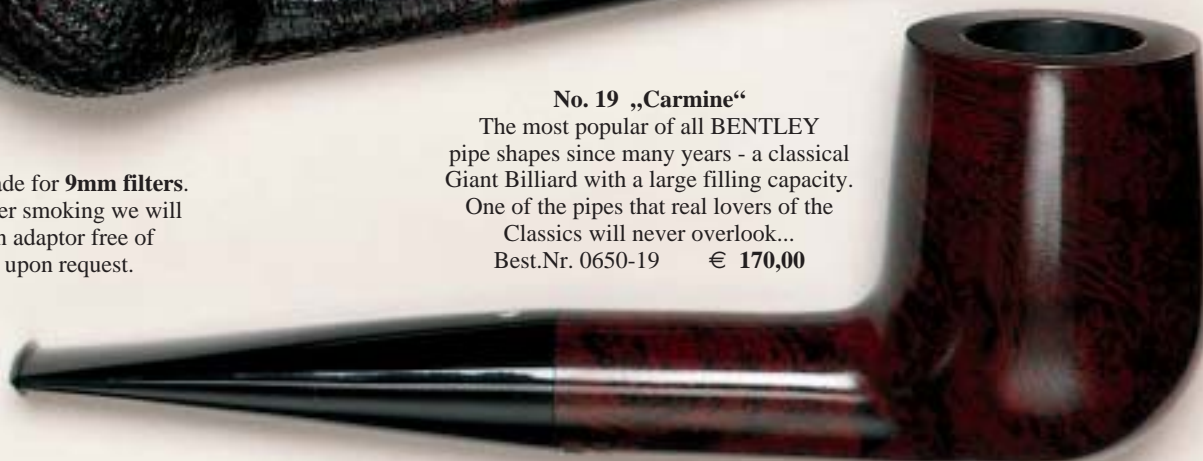

All pipes made for **9mm filters**. For non-filter smoking we will supply an adaptor free of charge upon request.