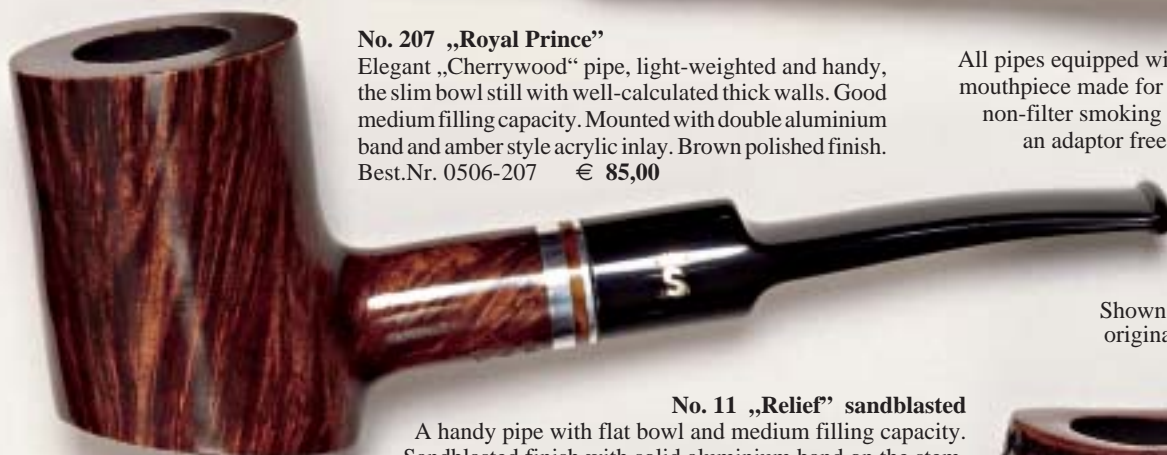

No. 207 „Royal Prince“

Elegant „Cherrywood“ pipe, light-weighted and handy, the slim bowl still with well-calculated thick walls. Good medium filling capacity. Mounted with double aluminium band and amber style acrylic inlay. Brown polished finish.

Best.Nr. 0506-207 € 85,00

All pipes equipped with a black acrylic mouthpiece made for **9mm filters**. For non-filter smoking we will supply an adaptor free of charge.

Shown in the original size

No. 11 „Relief“ sandblasted

A handy pipe with flat bowl and medium filling capacity. Sandblasted finish with solid aluminium band on the stem. One of STANWELL's most popular shapes.

Best.Nr. 0501-011 € 55,00