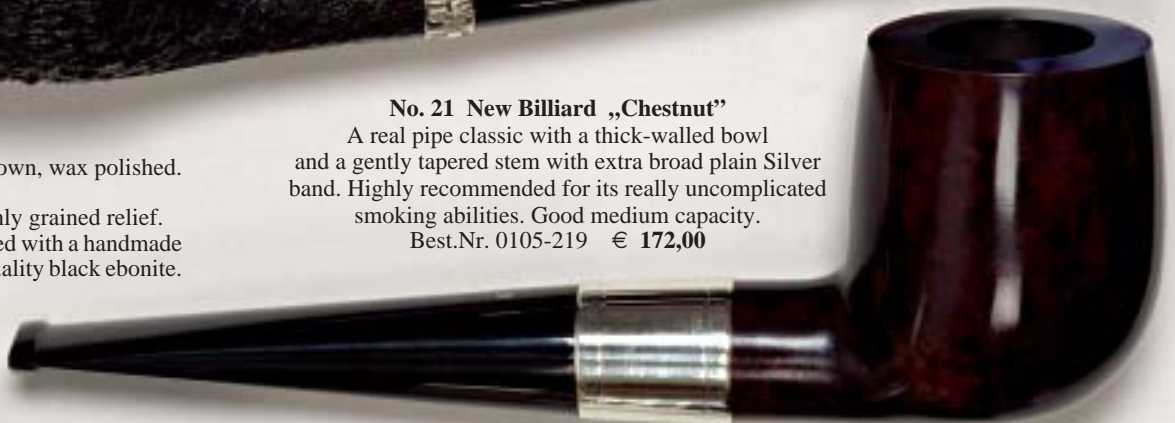

„Chestnut“:
dark red chestnut brown, wax polished.
„Bark“:
black, with a smoothly grained relief.
All pipes are equipped with a handmade mouthpiece of 1st quality black ebonite.

No. 21 New Billiard „Chestnut“
A real pipe classic with a thick-walled bowl and a gently tapered stem with extra broad plain Silver band. Highly recommended for its really uncomplicated smoking abilities. Good medium capacity.
Best.Nr. 0105-219 € 172,00