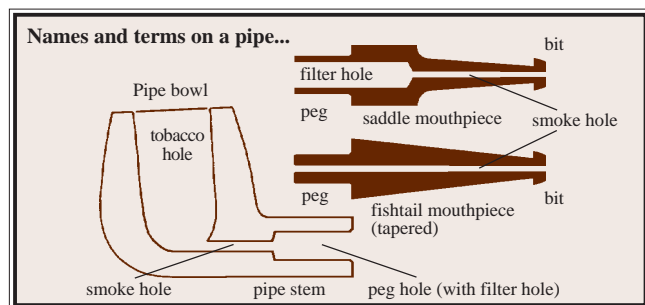

Some remarks on our pipe assortment

Trust is an important aspect when buying a pipe, i. e. your trust as a customer in us as the seller. There is, no doubt, a certain degree of anonymity about any mail order business. Well aware of this fact, we thoroughly check every single pipe before it is put into storage. This means more than just examining by eye-sight for superficial dents or dull spots. Filter pipes are mounted with a filter cartridge (it may seem strange, but many producers do not find it necessary!) to check their unobstructed draught ability. We also check for a firm fit of mouthpieces in the stem and control the accurate position of the smokehole in stem and bowl of the pipe.

Most pipes in our catalogue are shown in their original size. To make the illustrations even more vivid, individual characteristics are additionally described in our text.

In our pipe descriptions we generally tell the filling capacity which is of quite some importance for an unspoilt smoking pleasure. Most pipes have a tobacco hole of 19 to 21 mm width, its depth is normally appr. 6 to 8 mm less than the height of the bowl.

small filling capacity: suitable for fine cut mixtures and flake tobaccos, can also take broad cuts if filled in fairly loosely.

medium filling capacity: suitable for all long or short medium width cut tobaccos with parts of ready rubbed flake or broad cuts, also for flakes if the bowl is not too high.

large filling capacity: suitable for all medium to broad cut mixtures, for square cuts and blends with high amount of broad leaf.

Guarantee terms for pipes

Briar pipes are manufactured from *natural material* that is fairly heat resistant but *can still burn* like all other kinds of wood. The appropriate use of a briar pipe inevitably goes along with a *partial destruction of material*: the inner surface of the tobacco hole is affected and burnt to a certain extent. So, your new pipe’s lifespan mainly depends on *how cautious and gentle you proceed when breaking it in*.

Manufacturers normally guarantee their pipes for a certain period against cracks or burns caused by material or production defects, provided that the pipe was broken in and handled with proper care. In cases of complaints, manufacturers reserve the right to closely examine the pipe to find out the reasons for its defect and then to decide whether it will be repaired or even replaced.

About handmade pipes

As in all the years before, you will find a small choice of **handmade pipes** in this catalogue that stand out from the rest of our assortment by their shape and design and, of course, by their price level. Now, are these pipes so much better than the rest? And for what reason is their price so much higher?

✔ **Handmade** in the true sense goes for pipes that have been completely shaped and carved by hand. But working without the use of machines would not make sense: you won’t find a workshop that is not equipped with drilling and sanding machines, turning lathes and buffing machines. Quite an number of pipemakers have been working professionally before starting to make pipes and can now benefit from their former experience.

✔ There are roughly two production ways in pipemaking. One is **mainly based on the material**: the shape is created according to the briar’s grain structure on a grinding reel, tobacco hole, smoke hole and peg hole are not drilled before an optimum of shape and grain has been achieved. The results of this method are individual and often unusual artistic creations clearly different from classical pipe shapes.