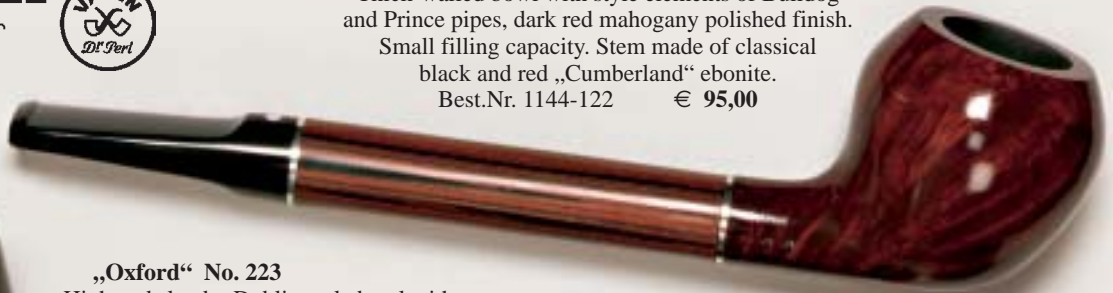

VAUEN

Pfeifen + Filter

VAUEN filters
please see
page 175

„Oxford“ No. 122

Thick-walled bowl with style elements of Bulldog and Prince pipes, dark red mahogany polished finish. Small filling capacity. Stem made of classical black and red „Cumberland“ ebonite.
Best.Nr. 1144-122 € 95,00

„Oxford“ No. 223

High and slender Doblin style bowl with black polished finish. Small filling capacity. Stem made of black and green „Cumberland“ ebonite.
Best.Nr. 1144-223 € 95,00