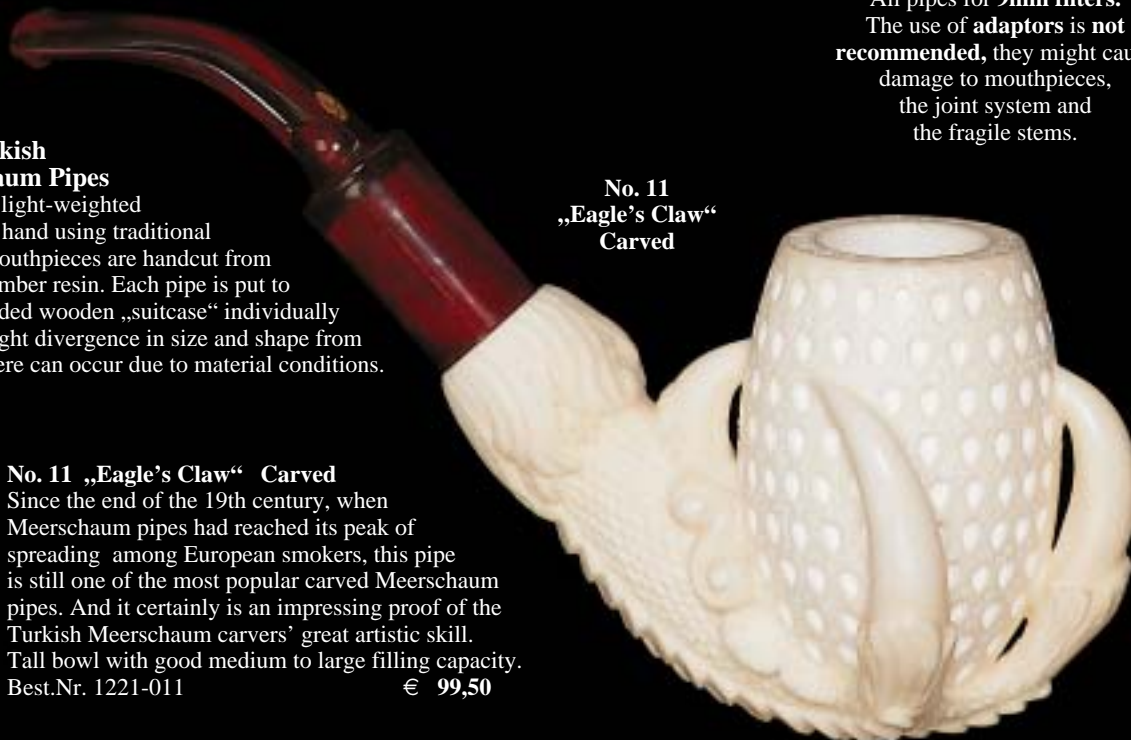

No. 11 „Eagle’s Claw“ Carved

No. 11 „Eagle’s Claw“ Carved

Since the end of the 19th century, when Meerschaum pipes had reached its peak of spreading among European smokers, this pipe is still one of the most popular carved Meerschaum pipes. And it certainly is an impressive proof of the Turkish Meerschaum carvers’ great artistic skill. Tall bowl with good medium to large filling capacity.

Best.Nr. 1221-011 € 99,50