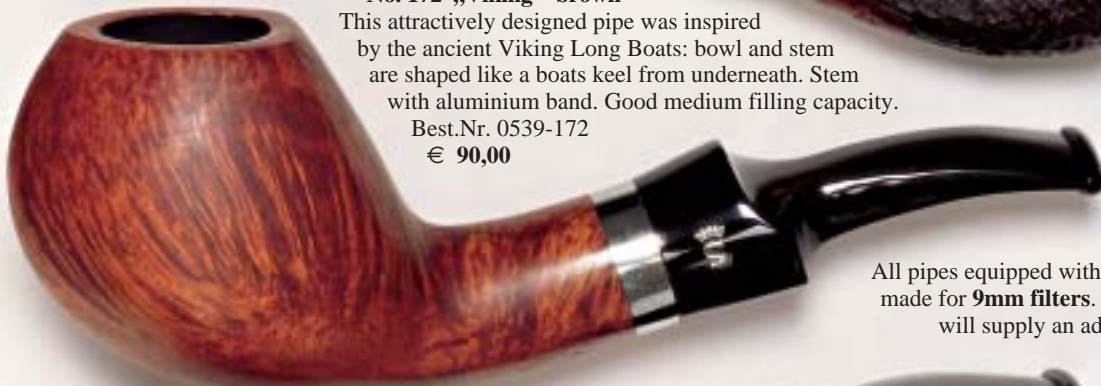

No. 162 „Calabash“ sand
A pretty light-weighted small Calabash pipe with just medium filling capacity. Sandblasted finish, stem mounted with a solid polished aluminium band.
Best.Nr. 0501-162 € 68,00

All pipes equipped with a black acrylic mouthpiece.

No. 172 „Viking“ brown
This attractively designed pipe was inspired by the ancient Viking Long Boats: bowl and stem are shaped like a boats keel from underneath. Stem with aluminium band. Good medium filling capacity.
Best.Nr. 0539-172
€ 90,00

Shown in the original size

All pipes equipped with a black acrylic mouthpiece made for **9mm filters**. For non-filter smoking we will supply an adaptor free of charge.

No. 84 „Royal Guard“

No. 84 „Royal Guard“
A very handy and well-balanced Bent pipe with a thick-walled ball-shaped bowl. The slim stem adds a touch of elegance to its appearance. Good medium size filling capacity.
Best.Nr. 0529-84 € 75,00

No. 88 „Royal Prince“
The classical Billiard pipe with medium filling capacity. Maroon polished finish. Stem now mounted with double aluminium band and amber style acrylic inlay.
Best.Nr. 0506-88 € 85,00

STANWELL FILTERS
please see page 175

No. 171 „Hexagon“ sand
Large six-panel Dublin Bent with a large filling capacity. Sandblasted with one or two polished panels. Stem mounted with a solid aluminium band.
Best.Nr. 0501-171
€ 68,00

STANWELL PIPES
Popular and renowned since many decades all over the world. These pipes convince by their fresh and well-balanced designs, their excellent crafting and their really uncomplicated smoking abilities.