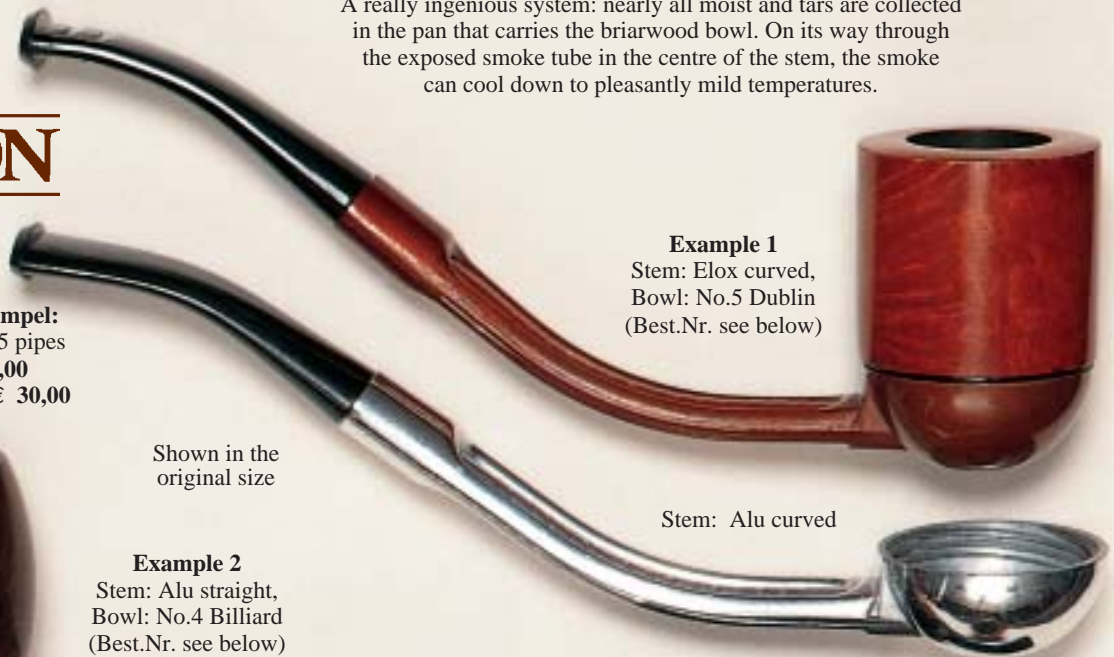

FALCON - one of the best selling pipes in the world.
A really ingenious system: nearly all moist and tars are collected in the pan that carries the briarwood bowl. On its way through the exposed smoke tube in the centre of the stem, the smoke can cool down to pleasantly mild temperatures.

A little calculation example:
1 stem Alu + 5 bowls = 5 pipes
Total price: € 150,00
Price for 1 pipe: only € 30,00

Example 1
Stem: Elox curved,
Bowl: No.5 Dublin
(Best.Nr. see below)

Shown in the original size

Stem: Alu curved

Example 2
Stem: Alu straight,
Bowl: No.4 Billiard
(Best.Nr. see below)

Stem: Elox straight

Technical features may be subject to changes without notice.

On the preceding page 130 you see a **leather pipe case** specially designed for **Falcon Pipes** holding 2 complete pipes plus 4 bowls.