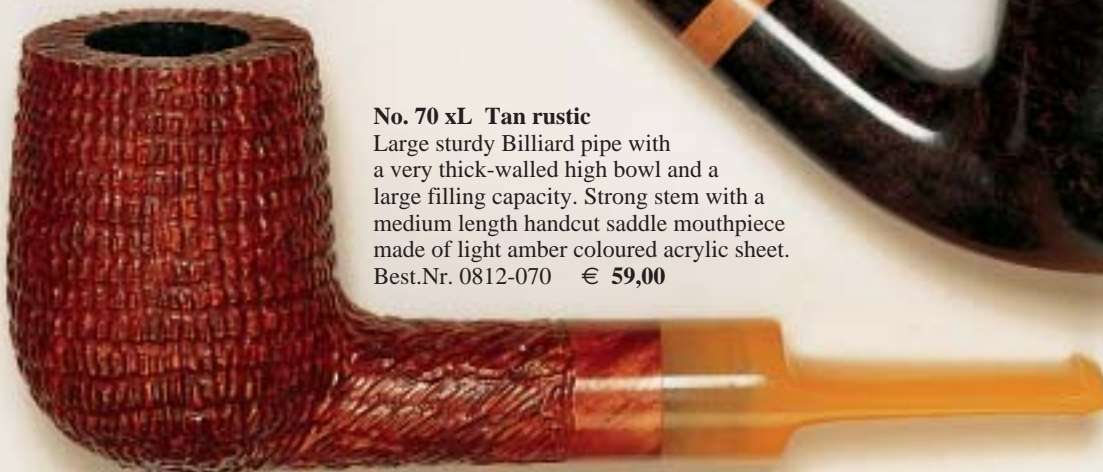

Shown in the original size