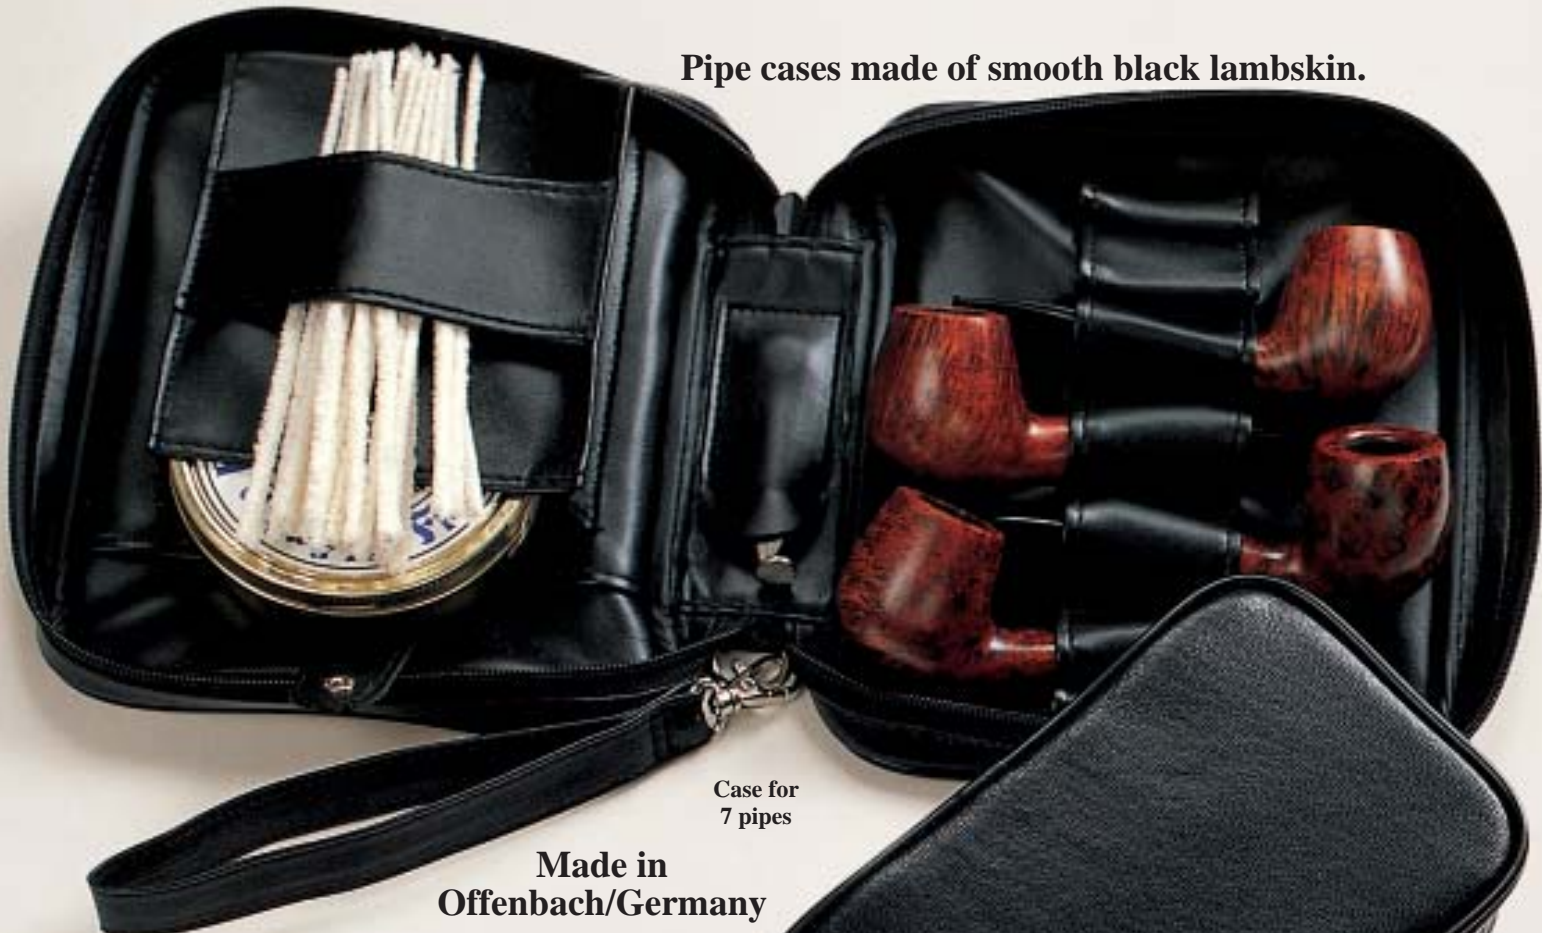

Best.Nr. 2007-721 € **6,70**

Pocket pipe stand made of thick firm black leather.

Best.Nr. 3240-0 € **6,95**

Nappa pipe bag made of soft black lambskin, for 1 pipe.

Best.Nr. 2007-705 € **6,70**

Pipe cases made of smooth black lambskin.