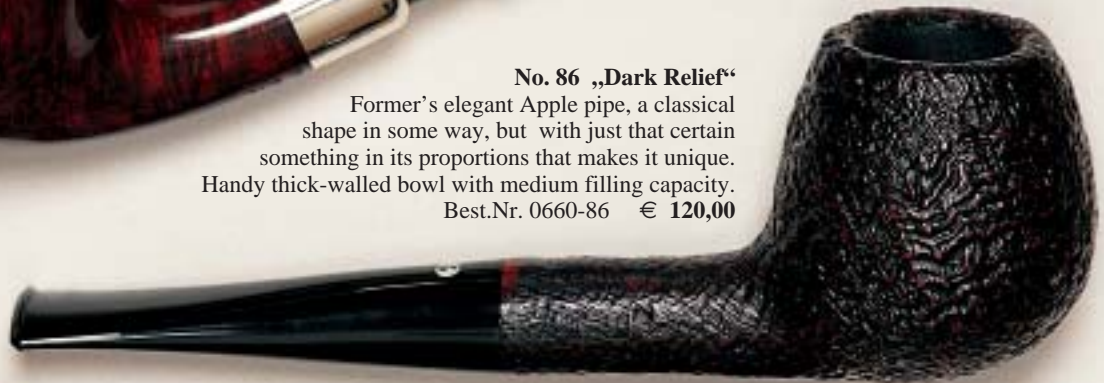

No. 100 „Flame“
One of the first BENTLEY shapes and, until today, Former's personal favourite pipe in this collection.

Shown in the original size