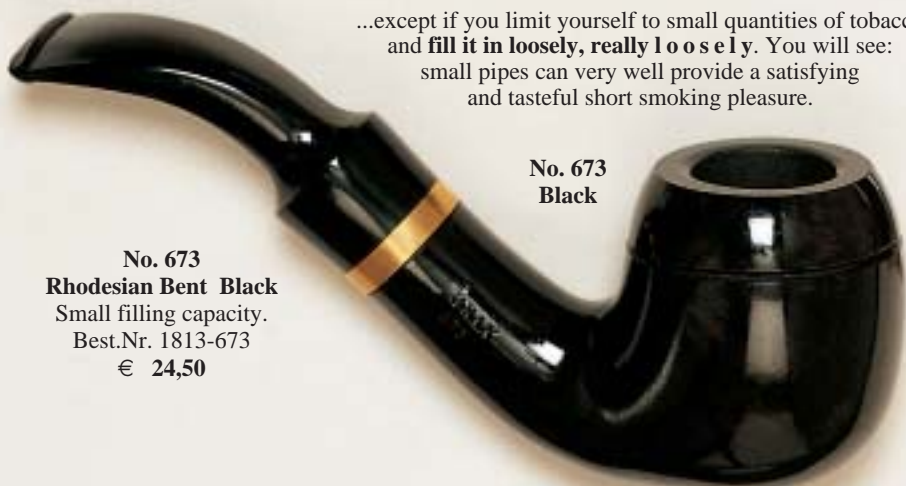

**No. 673
Rhodesian Bent Black**
Small filling capacity.
Best.Nr. 1813-673
€ 24,50

**No. 673
Black**