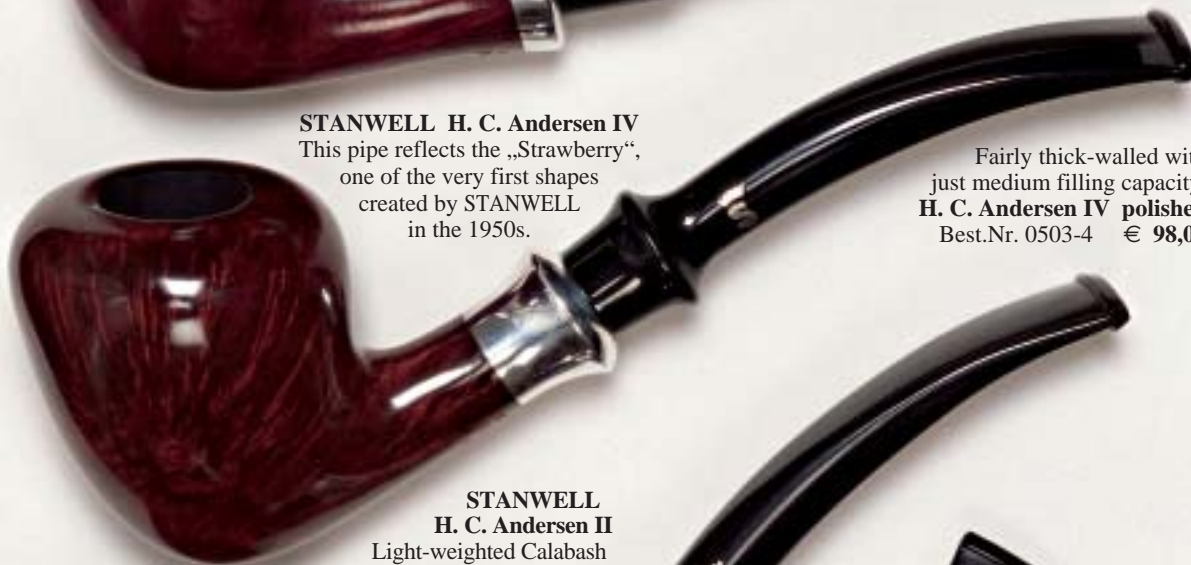

STANWELL H. C. Andersen IV
This pipe reflects the „Strawberry“, one of the very first shapes created by STANWELL in the 1950s.

Fairly thick-walled with just medium filling capacity.
H. C. Andersen IV polished
Best.Nr. 0503-4 € 98,00