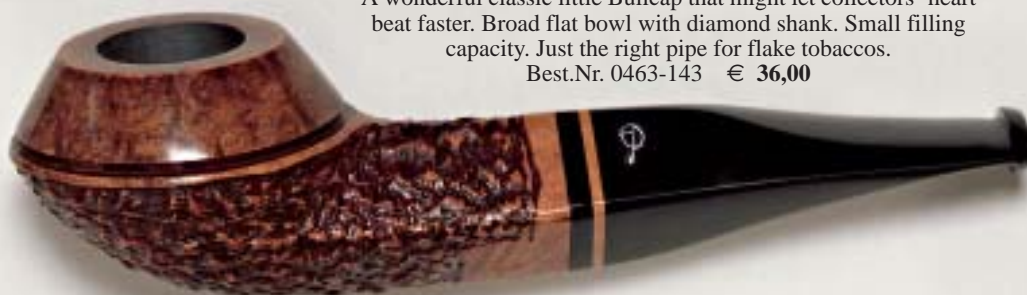

JIRSA No. 143 Rustic

A wonderful classic little Bullcap that might let collectors' heart beat faster. Broad flat bowl with diamond shank. Small filling capacity. Just the right pipe for flake tobaccos.

Best.Nr. 0463-143 € 36,00