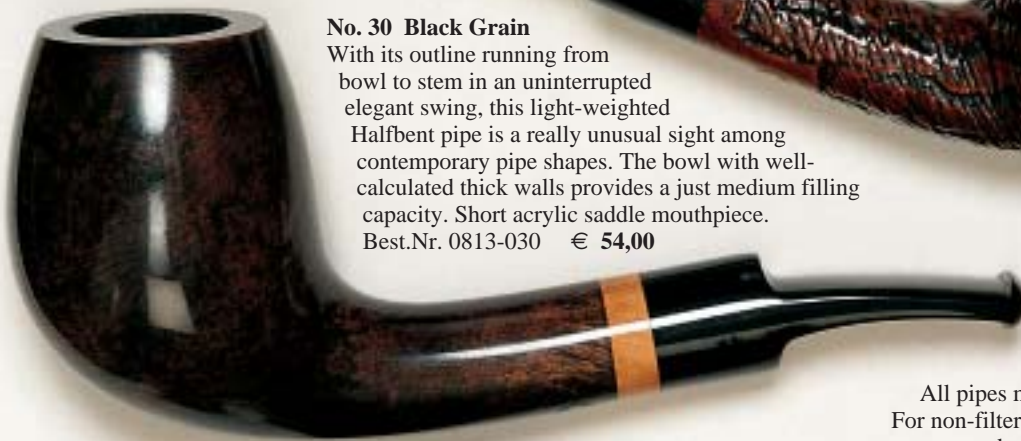

No. 30 Black Grain

With its outline running from bowl to stem in an uninterrupted elegant swing, this light-weighted Halfbent pipe is a really unusual sight among contemporary pipe shapes. The bowl with well-calculated thick walls provides a just medium filling capacity. Short acrylic saddle mouthpiece.

Best.Nr. 0813-030 € 54,00