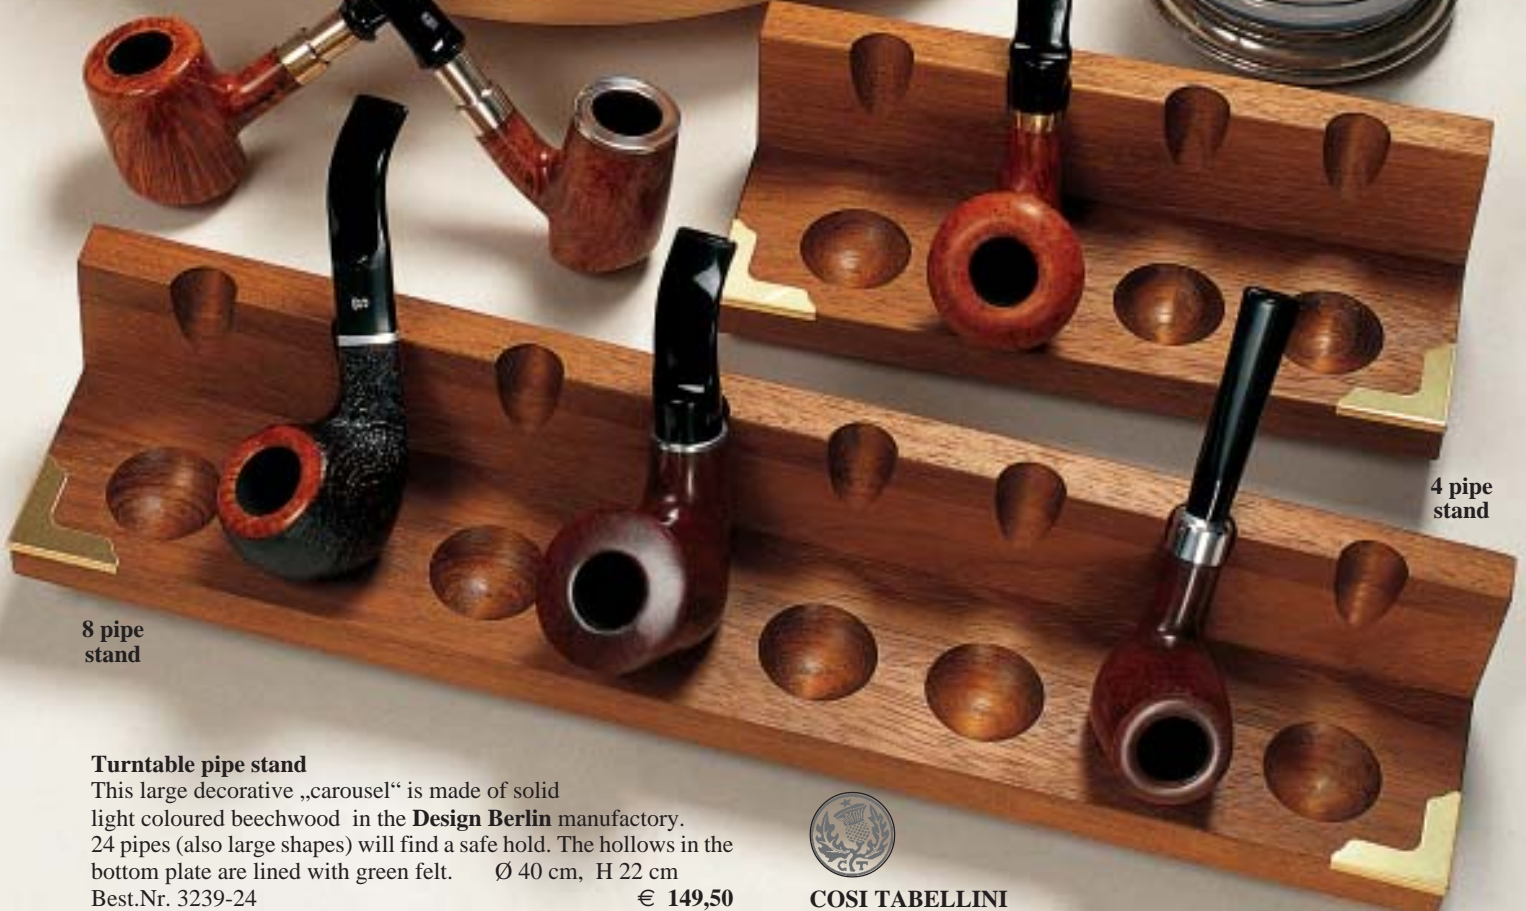

Turntable
pipe stand

8 pipe
stand

4 pipe
stand

Turntable pipe stand

This large decorative „carousel“ is made of solid light coloured beechwood in the **Design Berlin** manufactory. 24 pipes (also large shapes) will find a safe hold. The hollows in the bottom plate are lined with green felt. Ø 40 cm, H 22 cm
Best.Nr. 3239-24 € 149,50

Rack style pipe stands for 4, 6 or 8 pipes

Made in the workshop of **Udo Westerhold** from solid Kambala wood and finished with natural wax. Front edges mounted with brass plated angles to add a maritime touch.

for 4 pipes	6,5 x 8,5 x 23 cm	Best.Nr. 3007-004	€ 29,90
for 6 pipes	6,5 x 8,5 x 33 cm	Best.Nr. 3007-006	€ 39,90
for 8 pipes	6,5 x 8,5 x 43 cm	Best.Nr. 3007-008	€ 49,90

COSI TABELLINI

Ceramic tobacco jar with pewter lid (see page 142)

Hand painted in the „Delft Fayence“ style with foot and lid made of solid cast pewter with antique finish. Holds appr. 70 to 100g tobacco. This jar made to antique originals is not designed as a long-term storing container and the lid is not air-tight. But thanks to the cool metal lid and ceramic walls condensing the evaporating moist your tobacco is kept fresh for many days. Ø 11,5 cm, H 15 cm
Best.Nr. 2005-430 € 87,50