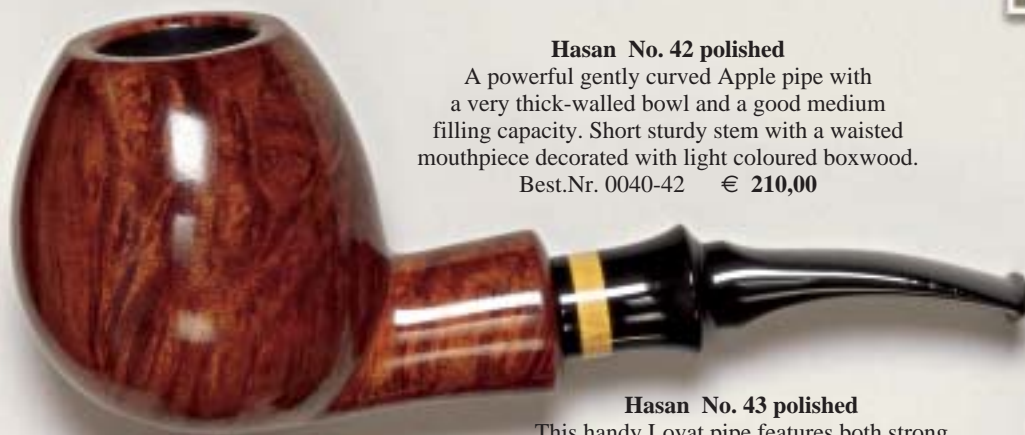

Handmade pipe hasan

Hasan Gezer, who originally trained to be an engine fitter, made his first acquaintance with pipes when he began to work in DAN PIPE's repair workshop. Thanks to his skill and his feeling for shapes he managed to learn all the special operations in pipe repair work very soon, and it was only a matter of time that, with support from the other creative members of the DAN PIPE staff, he made his first attempts

to carve his own pipes. The positive feed-back among our customers in the tobacco shop was an important experience and encouraged Hasan to produce pipes for our annual catalogue.

HASAN pipes come with acrylic mouthpieces with an excellently crafted bit. All can be made with or without **9mm filter** on demand (please advise when ordering). They are available either with a contrast-stained light mahogany polished finish or with a finely carved rustic finish.

As with most handmade individual pipes delivery may last longer.

Hasan Gezer

Hasan No. 42 polished

A powerful gently curved Apple pipe with a very thick-walled bowl and a good medium filling capacity. Short sturdy stem with a waisted mouthpiece decorated with light coloured boxwood.

Best.Nr. 0040-42 € **210,00**

Shown in the original size

Hasan No. 43 polished

This handy Lovat pipe features both strong and delicate style elements: a very thick-walled bowl on a slender long stem with a short saddle mouthpiece. Mounted with a Sterling Silver band. Good medium to larger filling capacity.

Best.Nr. 0040-43 € **210,00**

Hasan No. 43 rustic

Lovat pipe as described above, but with rustic finish. Good medium to larger filling capacity.

Best.Nr. 0041-43 € **135,00**