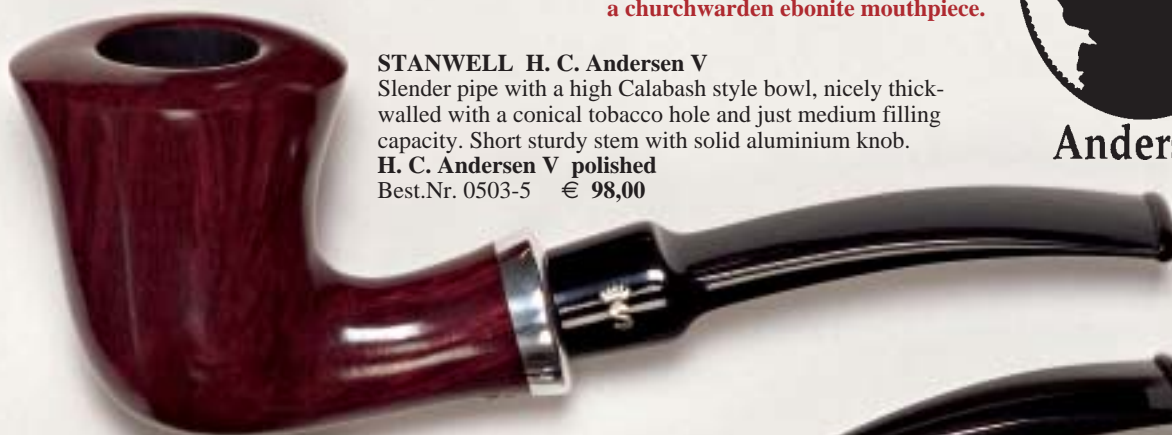

STANWELL H. C. Andersen III
Light-weighted elegant Dublin Halfbent with just medium filling capacity. Stem mounted with a knob of solid aluminium.
H. C. Andersen III polished
Best.Nr. 0503-3 € 98,00

Shown in the original size

All H. C. Andersen pipes come with two mouthpieces: a short acrylic mouthpiece and a churchwarden ebonite mouthpiece.

STANWELL H. C. Andersen V
Slender pipe with a high Calabash style bowl, nicely thick-walled with a conical tobacco hole and just medium filling capacity. Short sturdy stem with solid aluminium knob.
H. C. Andersen V polished
Best.Nr. 0503-5 € 98,00