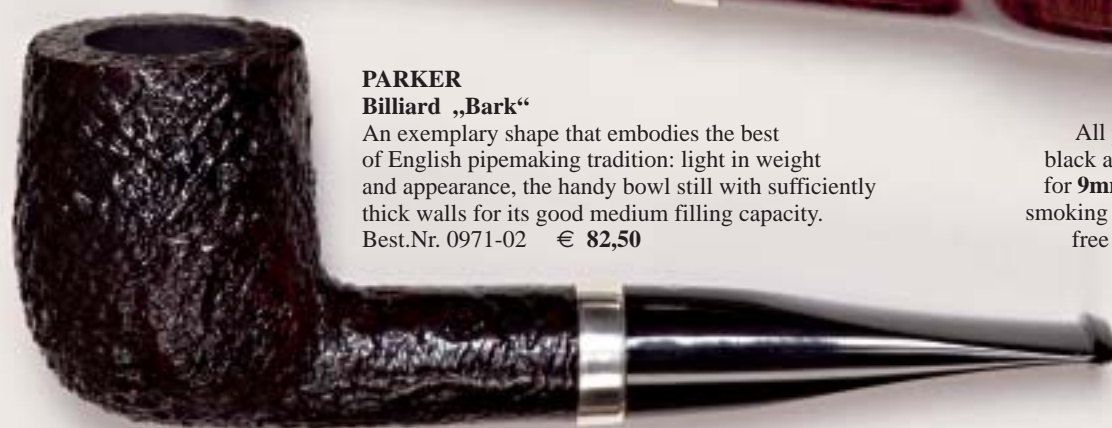

**PARKER
Billiard „Bark“**

An exemplary shape that embodies the best of English pipemaking tradition: light in weight and appearance, the handy bowl still with sufficiently thick walls for its good medium filling capacity. Best.Nr. 0971-02 € 82,50

All pipe equipped with a black acrylic mouthpiece made for **9mm Filters**. For non-filter smoking we will supply an adaptor free of charge on request.

Parker
OF LONDON