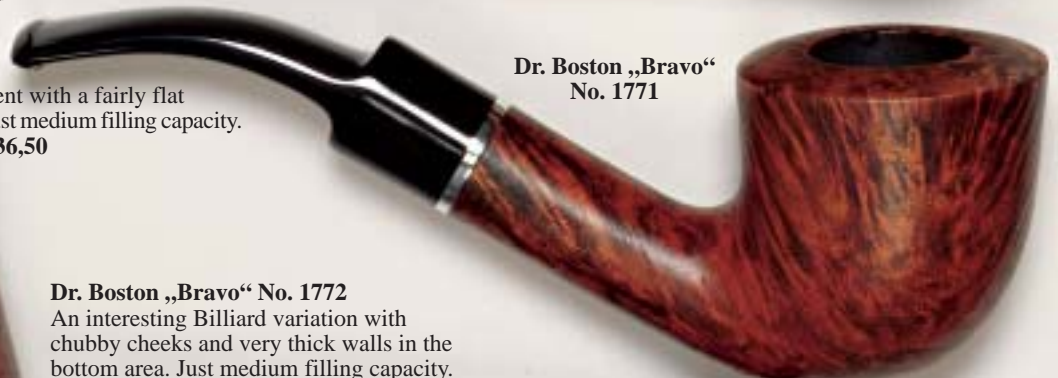

**Dr. Boston „Bravo“
No. 1771**

Dr. Boston „Bravo“ No. 1772

An interesting Billiard variation with chubby cheeks and very thick walls in the bottom area. Just medium filling capacity.
Best.Nr. 0903-772 € 36,50