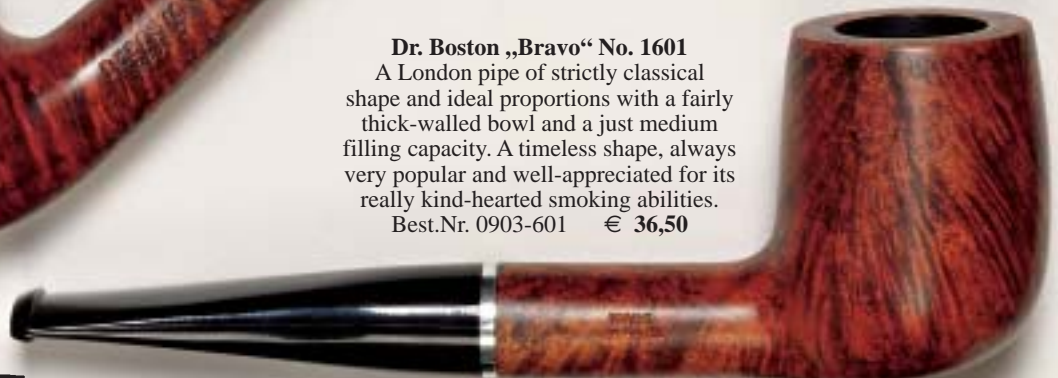

Dr. Boston

„Bravo“ No. 1771

Light-weighted Dublin Bent with a fairly flat and thick-walled bowl of just medium filling capacity.
Best.Nr. 0903-771 € 36,50