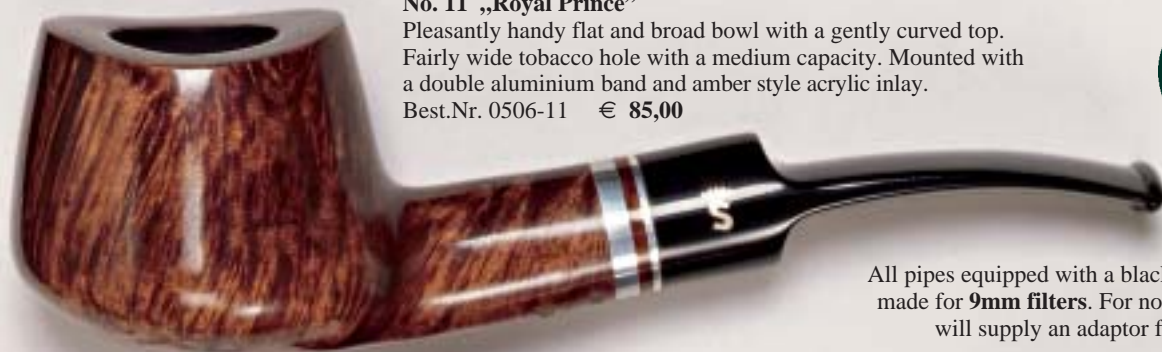

No. 11 „Royal Prince“

Pleasantly handy flat and broad bowl with a gently curved top. Fairly wide tobacco hole with a medium capacity. Mounted with a double aluminium band and amber style acrylic inlay.

Best.Nr. 0506-11 € 85,00

All pipes equipped with a black acrylic mouthpiece made for **9mm filters**. For non-filter smoking we will supply an adaptor free of charge.

No. 173 „Rhodesian“ brown

Stanwell's interpretation of a very popular classic: Sturdy, strong and handy with very thick walls and medium filling capacity.

Best.Nr. 0539-173

€ 90,00