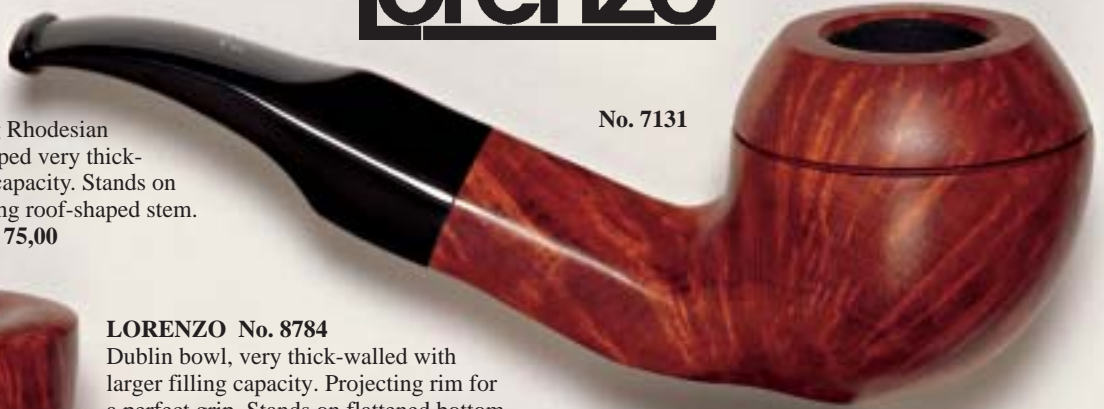

LORENZO No. 7131

An extraordinarily strong Rhodesian style pipe with a ball-shaped very thick-walled bowl of medium capacity. Stands on its flattened bottom. Strong roof-shaped stem. Best.Nr. 1523-131 € 75,00

No. 7131

LORENZO No. 8784

Dublin bowl, very thick-walled with larger filling capacity. Projecting rim for a perfect grip. Stands on flattened bottom. Triangular stem rounded from underneath. Best.Nr. 1526-784 € 75,00