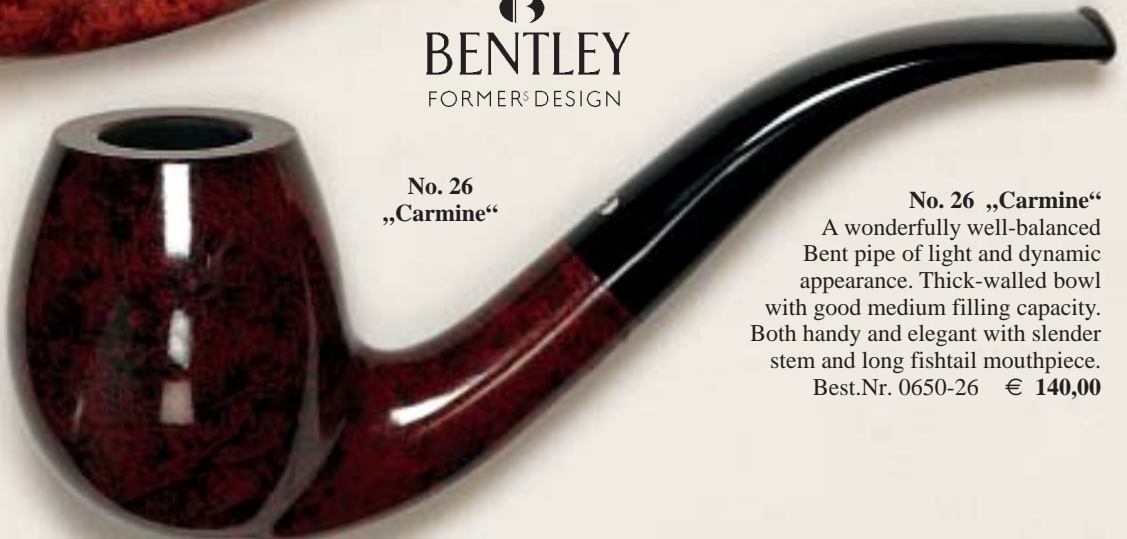

Shown in the original size

No. 100 „Flame“
 One of the first BENTLEY shapes and, until today, Former's personal favourite pipe in this collection.

No. 100 „Flame“
 Amazingly light-weighted Danish Halfbent with fairly thick-walled bowl and just medium filling capacity.
 Best.Nr. 0640-100 € 180,00