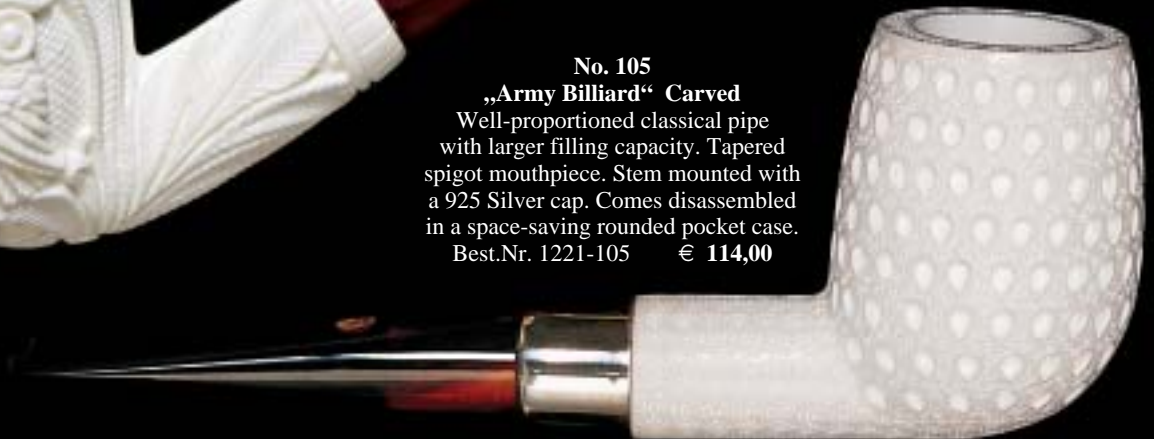

No. 11 „Eagle’s Claw“ Smooth

One of the most popular carved Meerschaum pipes and an impressive proof of Turkish Meerschaum carvers’ great artistic skill. Tall bowl with good medium to large filling capacity.