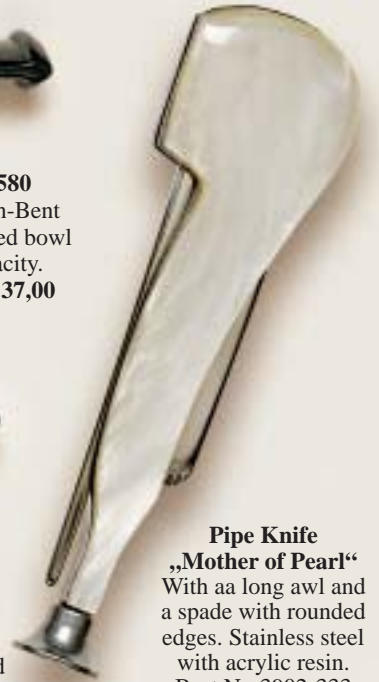

Stefano No. 2 Serie 580
A really pretty Rhodesian-Bent with a rounded thick-walled bowl and smaller filling capacity.
Best.Nr. 1565-002 € 37,00

Pipe Knife
„Mother of Pearl“
With aa long awl and a spade with rounded edges. Stainless steel with acrylic resin.
Best.Nr. 3902-333
€ 9,50