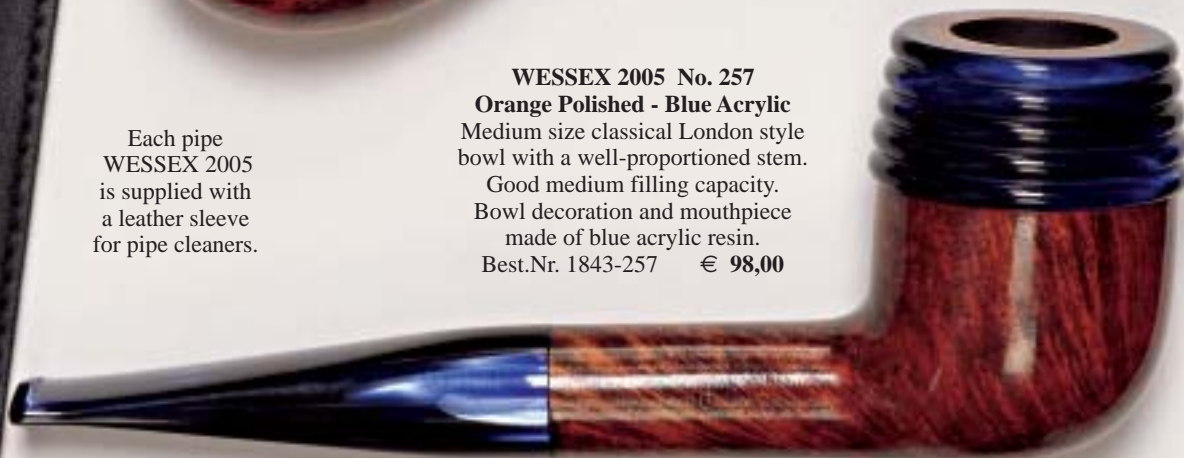

WESSEX™

Each pipe
WESSEX 2005
is supplied with
a leather sleeve
for pipe cleaners.

**WESSEX 2005
No. 250**

WESSEX 2005 No. 250
Orange Polished - Blue Acrylic
Classical Billiard-Bent pipe with a
fairly thick-walled bowl and a slender
stem. Just medium filling capacity.
Bowl decoration and mouthpiece
made of blue acrylic resin.
Best.Nr. 1843-250 € 98,00